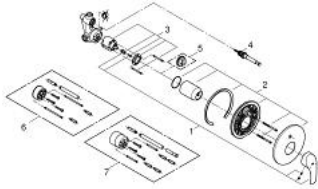

33 305 002 EUROSMART SINGLE-LEVER BATH MIXER 1/2"

PRODUCT DESCRIPTION

- Tyc: Chrome
- wall installation
- GROHE SilkMove 46 mm ceramic cartridge
- GROHE LongLife finish
- GROHE FastFixation covered fixation
- consisting of:
 - set for final installation (19 450 002)
 - rough-in set for wall mounted bath mixer
 - adjustable flow rate limiter
 - automatic diverter: bath/shower
 - metal lever
 - metal escutcheon
 - escutcheon and shaft sealing
 - optional temperature limiter ref. no. 46 308

33 305 002 EUROSMART SINGLE-LEVER BATH MIXER 1/2"

SPARE PARTS

- 1: Lever (Spare part-nr. 46903000)
- 2: Escutcheon (Spare part-nr. 46905000)
- 3: Cartridge (Spare part-nr. 46048000)
- 4: Diverter (Spare part-nr. 46737000)
- 5: Temperature limiter (Spare part-nr. 46308000)*
- 6: Extension set (Spare part-nr. 46191000)*
- 7: Extension set (Spare part-nr. 46343000)*