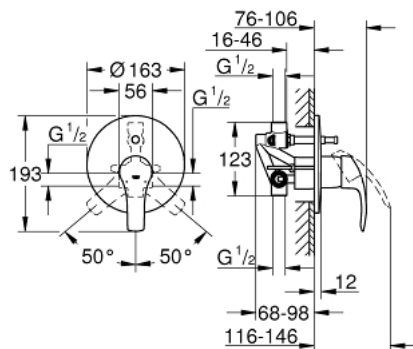

33 305 002 EUROSMART SINGLE-LEVER BATH MIXER 1/2"

PRODUCT DESCRIPTION

- Tyc: Chrome
- wall installation
- GROHE SilkMove 46 mm ceramic cartridge
- GROHE LongLife finish
- GROHE FastFixation covered fixation
- consisting of:
 - set for final installation (19 450 002)
 - rough-in set for wall mounted bath mixer
 - adjustable flow rate limiter
 - automatic diverter: bath/shower
 - metal lever
 - metal escutcheon
 - escutcheon and shaft sealing
 - optional temperature limiter ref. no. 46 308

33 305 002 EUROSMART SINGLE-LEVER BATH MIXER 1/2"

SPARE PARTS

- 1: Lever (Spare part-nr. 46903000)
- 2: Escutcheon (Spare part-nr. 46905000)
- 3: Cartridge (Spare part-nr. 46048000)
- 4: Diverter (Spare part-nr. 46737000)
- 5: Temperature limiter (Spare part-nr. 46308000)*
- 6: Extension set (Spare part-nr. 46191000)*
- 7: Extension set (Spare part-nr. 46343000)*