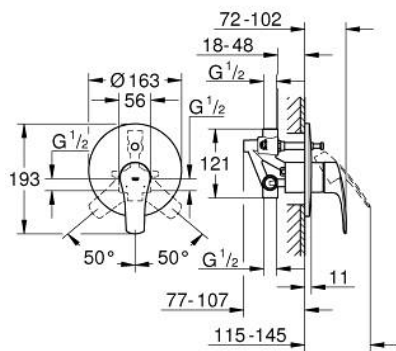

### 33 305 003 EUROSMART SINGLE-LEVER BATH MIXER 1/2"

#### PRODUCT DESCRIPTION

- Colour: chrome
- wall installation
- metal lever
- GROHE SilkMove 46 mm ceramic cartridge
- GROHE LongLife finish
- GROHE FastFixation escutcheon with covered fixation
- consisting of:
- set for final installation (19 450 003)
- rough-in set for wall mounted bath mixer
- adjustable flow rate limiter
- automatic diverter: bath/shower
- metal escutcheon
- escutcheon and shaft sealing
- optional temperature limiter ref. no. 46 308
- professional exclusive

## 33 305 003 EUROSMART SINGLE-LEVER BATH MIXER 1/2"