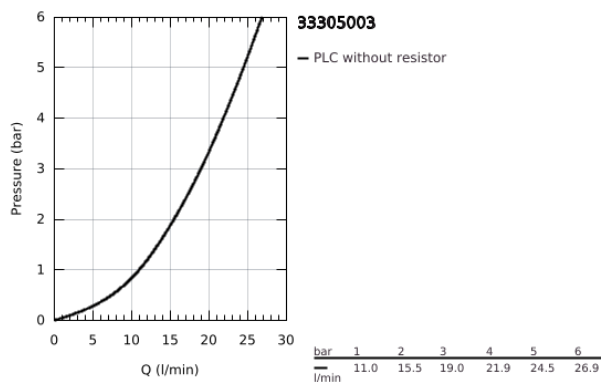

### 33 305 003 EUROSMART SINGLE-LEVER BATH MIXER 1/2"

#### PRODUCT DESCRIPTION

- Colour: chrome
- wall installation
- metal lever
- GROHE SilkMove 46 mm ceramic cartridge
- GROHE LongLife finish
- GROHE FastFixation escutcheon with covered fixation
- consisting of:
- set for final installation (19 450 003)
- rough-in set for wall mounted bath mixer
- adjustable flow rate limiter
- automatic diverter: bath/shower
- metal escutcheon
- escutcheon and shaft sealing
- optional temperature limiter ref. no. 46 308
- professional exclusive