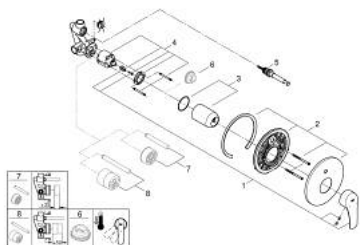

### 33 305 003 EUROSMART SINGLE-LEVER BATH MIXER 1/2"

#### PRODUCT DESCRIPTION

- Colour: chrome
- wall installation
- metal lever
- GROHE SilkMove 46 mm ceramic cartridge
- GROHE LongLife finish
- GROHE FastFixation escutcheon with covered fixation
- consisting of:
- set for final installation (19 450 003)
- rough-in set for wall mounted bath mixer
- adjustable flow rate limiter
- automatic diverter: bath/shower
- metal escutcheon
- escutcheon and shaft sealing
- optional temperature limiter ref. no. 46 308
- professional exclusive

## 33 305 003 EUROSMART SINGLE-LEVER BATH MIXER 1/2"

### SPARE PARTS

- 1: Lever (Spare part-nr. 48549000)
- 2: Escutcheon (Spare part-nr. 46905000)
- 3: Cap (Spare part-nr. 06874000)
- 4: Cartridge (Spare part-nr. 46048000)
- 5: Diverter (Spare part-nr. 46737000)
- 6: Temperature limiter (Spare part-nr. 46308000)\*
- 7: Extension set (Spare part-nr. 46191000)\*
- 8: Extension set (Spare part-nr. 46343000)\*