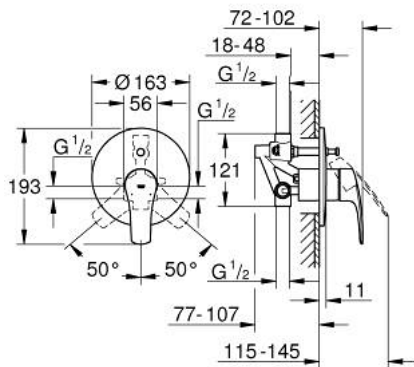

33 305 003 EUROSMART SINGLE-LEVER BATH MIXER 1/2"

PRODUCT DESCRIPTION

- Tyc: Chrome
- wall installation
- metal lever
- GROHE SilkMove 46 mm ceramic cartridge
- GROHE LongLife finish
- GROHE FastFixation escutcheon with covered fixation
- consisting of:
- set for final installation (19 450 003)
- rough-in set for wall mounted bath mixer
- adjustable flow rate limiter
- automatic diverter: bath/shower
- metal escutcheon
- escutcheon and shaft sealing
- optional temperature limiter ref. no. 46 308
- professional exclusive

33 305 003 EUROSMART SINGLE-LEVER BATH MIXER 1/2"

SPARE PARTS

- 1: Lever (Spare part-nr. 48549000)
- 2: Escutcheon (Spare part-nr. 46905000)
- 3: Cap (Spare part-nr. 06874000)
- 4: Cartridge (Spare part-nr. 46048000)
- 5: Diverter (Spare part-nr. 46737000)
- 6: Temperature limiter (Spare part-nr. 46308000)*
- 7: Extension set (Spare part-nr. 46191000)*
- 8: Extension set (Spare part-nr. 46343000)*