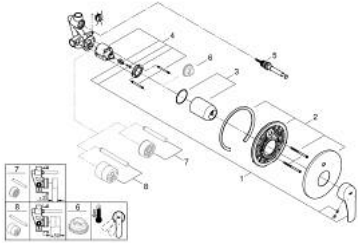

33 305 003 EUROSMART SINGLE-LEVER BATH MIXER 1/2"

PRODUCT DESCRIPTION

- Tyc: Chrome
- wall installation
- metal lever
- GROHE SilkMove 46 mm ceramic cartridge
- GROHE LongLife finish
- GROHE FastFixation escutcheon with covered fixation
- consisting of:
- set for final installation (19 450 003)
- rough-in set for wall mounted bath mixer
- adjustable flow rate limiter
- automatic diverter: bath/shower
- metal escutcheon
- escutcheon and shaft sealing
- optional temperature limiter ref. no. 46 308
- professional exclusive

33 305 003 EUROSMART SINGLE-LEVER BATH MIXER 1/2"

SPARE PARTS

- 1: Lever (Spare part-nr. 48549000)
- 2: Escutcheon (Spare part-nr. 46905000)
- 3: Cap (Spare part-nr. 06874000)
- 4: Cartridge (Spare part-nr. 46048000)
- 5: Diverter (Spare part-nr. 46737000)
- 6: Temperature limiter (Spare part-nr. 46308000)*
- 7: Extension set (Spare part-nr. 46191000)*
- 8: Extension set (Spare part-nr. 46343000)*