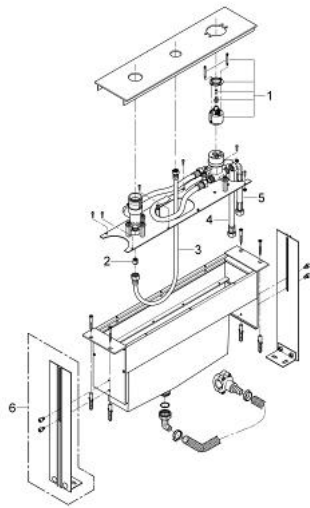

33 339 000 THREE-HOLE SINGLE-LEVER BATH COMBINATION

PRODUCT DESCRIPTION

- Colour: chrome
- baseframe for installation under tiled surround
- without finishing trim set
- consisting of:
 - mounting plate and base frame
 - 46 mm cartridge with GROHE SilkMove and spout fixing pre-assembled
 - flexible connection hoses
 - connection for shower hose
 - drainage box with integrated outlet for splash water
- this part should be easy to access
- protected against backflow

33 339 000 THREE-HOLE SINGLE-LEVER BATH COMBINATION

SPARE PARTS

- 1: Cartridge (Spare part-nr. 46048000)
- 2: Non-return valve (Spare part-nr. 08565000)
- 3: Connecting hose (Spare part-nr. 07300000)
- 4: Connection hose, 300 mm (Spare part-nr. 07772000)
- 5: Connecting hose (Spare part-nr. 07467000)
- 6: Supporting legs (Spare part-nr. 45388000)*