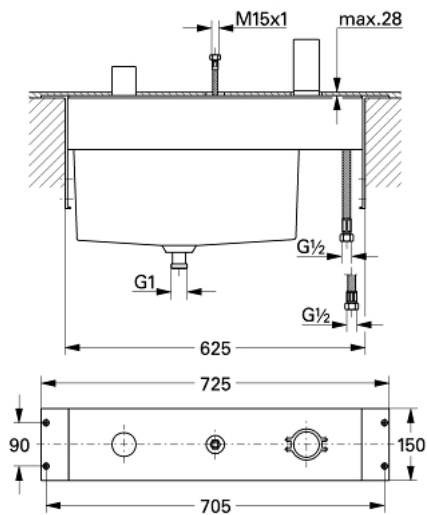

33 339 000 THREE-HOLE SINGLE-LEVER BATH COMBINATION

PRODUCT DESCRIPTION

- Colour: chrome
- baseframe for installation under tiled surround
- without finishing trim set
- consisting of:
 - mounting plate and base frame
 - 46 mm cartridge with GROHE SilkMove and spout fixing pre-assembled
 - flexible connection hoses
 - connection for shower hose
 - drainage box with integrated outlet for splash water
- this part should be easy to access
- protected against backflow

33 339 000 THREE-HOLE SINGLE-LEVER BATH COMBINATION

SPARE PARTS

- 1: Cartridge (Spare part-nr. 46048000)
- 2: Non-return valve (Spare part-nr. 08565000)
- 3: Connecting hose (Spare part-nr. 07300000)
- 4: Connection hose, 300 mm (Spare part-nr. 07772000)
- 5: Connecting hose (Spare part-nr. 07467000)
- 6: Supporting legs (Spare part-nr. 45388000)*