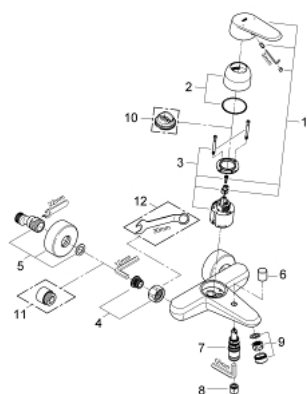

33 390 002 **EURODISC COSMOPOLITAN SINGLE-LEVER BATH MIXER 1/2"**

PRODUCT DESCRIPTION

- Colour: chrome
- wall mounted
- metal lever
- GROHE SilkMove 46 mm ceramic cartridge
- GROHE LongLife finish
- adjustable flow rate limiter
- adjustable minimum flow rate 2.5 l/min
- automatic diverter: bath/shower
- mousseur
- integrated non-return valve in the shower outlet 1/2"
- S-unions
- protected against backflow
- optional temperature limiter ref. no. 46 308
- noise classification I in accordance with DIN 4109

33 390 002 EURODISC COSMOPOLITAN SINGLE-LEVER BATH MIXER 1/2"

SPARE PARTS

- 1: Lever (Spare part-nr. 46743000)
- 2: Cap (Spare part-nr. 46427000)
- 3: Cartridge (Spare part-nr. 46048000)
- 4: Screw connection 1/2" (Spare part-nr. 45044000)
- 5: S-union (Spare part-nr. 12662000)
- 6: Diverter knob (Spare part-nr. 64309000)
- 7: Diverter (Spare part-nr. 65655000)
- 8: Non-return valve (Spare part-nr. 08565000)
- 9: Mousseur (Spare part-nr. 13952000)
- 10: Temperature limiter (Spare part-nr. 46308000)*
- 11: Extension 3/4", 20 mm (Spare part-nr. 0713000M)*
- 12: Special spanner (Spare part-nr. 19377000)*