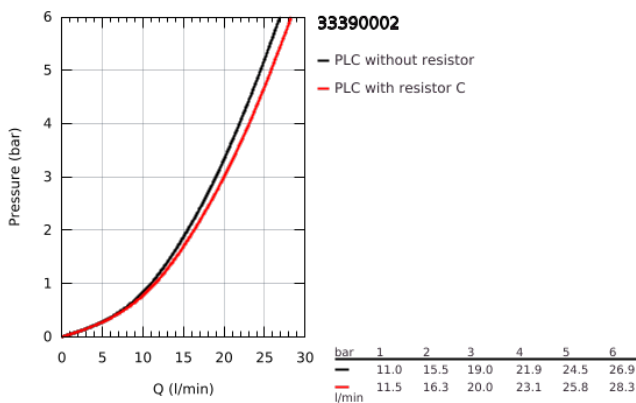

33 390 002 **EURODISC COSMOPOLITAN SINGLE-LEVER BATH MIXER 1/2"**

PRODUCT DESCRIPTION

- Colour: chrome
- wall mounted
- metal lever
- GROHE SilkMove 46 mm ceramic cartridge
- GROHE LongLife finish
- adjustable flow rate limiter
- adjustable minimum flow rate 2.5 l/min
- automatic diverter: bath/shower
- mousseur
- integrated non-return valve in the shower outlet 1/2"
- S-unions
- protected against backflow
- optional temperature limiter ref. no. 46 308
- noise classification I in accordance with DIN 4109

33 390 002 EURODISC COSMOPOLITAN SINGLE-LEVER BATH MIXER 1/2"

SPARE PARTS

- 1: Lever (Spare part-nr. 46743000)
- 2: Cap (Spare part-nr. 46427000)
- 3: Cartridge (Spare part-nr. 46048000)
- 4: Screw connection 1/2" (Spare part-nr. 45044000)
- 5: S-union (Spare part-nr. 12662000)
- 6: Diverter knob (Spare part-nr. 64309000)
- 7: Diverter (Spare part-nr. 65655000)
- 8: Non-return valve (Spare part-nr. 08565000)
- 9: Mousseur (Spare part-nr. 13952000)
- 10: Temperature limiter (Spare part-nr. 46308000)*
- 11: Extension 3/4", 20 mm (Spare part-nr. 0713000M)*
- 12: Special spanner (Spare part-nr. 19377000)*