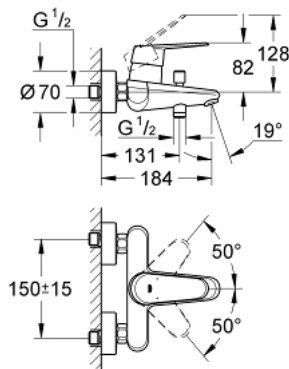

33 390 002 **EURODISC COSMOPOLITAN SINGLE-LEVER BATH MIXER 1/2"**

PRODUCT DESCRIPTION

- Colour: chrome
- wall mounted
- metal lever
- GROHE SilkMove 46 mm ceramic cartridge
- GROHE LongLife finish
- adjustable flow rate limiter
- adjustable minimum flow rate 2.5 l/min
- automatic diverter: bath/shower
- mousseur
- integrated non-return valve in the shower outlet 1/2"
- S-unions
- protected against backflow
- optional temperature limiter ref. no. 46 308
- noise classification I in accordance with DIN 4109

33 390 002 EURODISC COSMOPOLITAN SINGLE-LEVER BATH MIXER 1/2"

SPARE PARTS

- 1: Lever (Spare part-nr. 46743000)
- 2: Cap (Spare part-nr. 46427000)
- 3: Cartridge (Spare part-nr. 46048000)
- 4: Screw connection 1/2" (Spare part-nr. 45044000)
- 5: S-union (Spare part-nr. 12662000)
- 6: Diverter knob (Spare part-nr. 64309000)
- 7: Diverter (Spare part-nr. 65655000)
- 8: Non-return valve (Spare part-nr. 08565000)
- 9: Mousseur (Spare part-nr. 13952000)
- 10: Temperature limiter (Spare part-nr. 46308000)*
- 11: Extension 3/4", 20 mm (Spare part-nr. 0713000M)*
- 12: Special spanner (Spare part-nr. 19377000)*