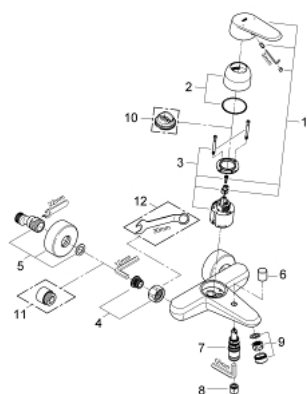

33 390 002 EURODISC COSMOPOLITAN SINGLE-LEVER BATH MIXER 1/2"

PRODUCT DESCRIPTION

- Tyc: Chrome
- wall mounted
- metal lever
- GROHE SilkMove 46 mm ceramic cartridge
- GROHE LongLife finish
- adjustable flow rate limiter
- adjustable minimum flow rate 2.5 l/min
- automatic diverter: bath/shower
- mousseur
- integrated non-return valve in the shower outlet 1/2"
- S-unions
- protected against backflow
- optional temperature limiter ref. no. 46 308
- noise classification I in accordance with DIN 4109

33 390 002 EURODISC COSMOPOLITAN SINGLE-LEVER BATH MIXER 1/2"

SPARE PARTS

- 1: Lever (Spare part-nr. 46743000)
- 2: Cap (Spare part-nr. 46427000)
- 3: Cartridge (Spare part-nr. 46048000)
- 4: Screw connection 1/2" (Spare part-nr. 45044000)
- 5: S-union (Spare part-nr. 12662000)
- 6: Diverter knob (Spare part-nr. 64309000)
- 7: Diverter (Spare part-nr. 65655000)
- 8: Non-return valve (Spare part-nr. 08565000)
- 9: Mousseur (Spare part-nr. 13952000)
- 10: Temperature limiter (Spare part-nr. 46308000)*
- 11: Extension 3/4", 20 mm (Spare part-nr. 0713000M)*
- 12: Special spanner (Spare part-nr. 19377000)*