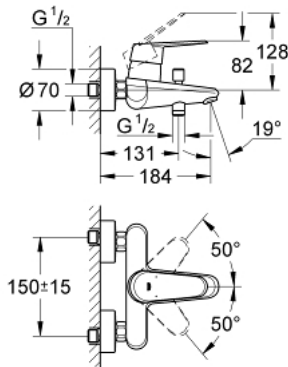

33 390 002 EURODISC COSMOPOLITAN SINGLE-LEVER BATH MIXER 1/2"

PRODUCT DESCRIPTION

- Tyc: Chrome
- wall mounted
- metal lever
- GROHE SilkMove 46 mm ceramic cartridge
- GROHE LongLife finish
- adjustable flow rate limiter
- adjustable minimum flow rate 2.5 l/min
- automatic diverter: bath/shower
- mousseur
- integrated non-return valve in the shower outlet 1/2"
- S-unions
- protected against backflow
- optional temperature limiter ref. no. 46 308
- noise classification I in accordance with DIN 4109

33 390 002 EURODISC COSMOPOLITAN SINGLE-LEVER BATH MIXER 1/2"

SPARE PARTS

- 1: Lever (Spare part-nr. 46743000)
- 2: Cap (Spare part-nr. 46427000)
- 3: Cartridge (Spare part-nr. 46048000)
- 4: Screw connection 1/2" (Spare part-nr. 45044000)
- 5: S-union (Spare part-nr. 12662000)
- 6: Diverter knob (Spare part-nr. 64309000)
- 7: Diverter (Spare part-nr. 65655000)
- 8: Non-return valve (Spare part-nr. 08565000)
- 9: Mousseur (Spare part-nr. 13952000)
- 10: Temperature limiter (Spare part-nr. 46308000)*
- 11: Extension 3/4", 20 mm (Spare part-nr. 0713000M)*
- 12: Special spanner (Spare part-nr. 19377000)*