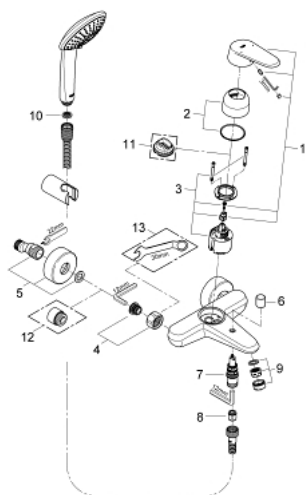

33 395 002 EURODISC COSMOPOLITAN SINGLE-LEVER BATH MIXER 1/2"

PRODUCT DESCRIPTION

- Colour: chrome
- wall mounted
- metal lever
- GROHE SilkMove 46 mm ceramic cartridge
- GROHE LongLife finish
- adjustable flow rate limiter
- adjustable minimum flow rate 2.5 l/min
- automatic diverter: bath/shower
- mousseur
- integrated non-return valve in the shower outlet 1/2"
- S-unions
- protected against backflow
- optional temperature limiter ref. no. 46 308
- noise classification I in accordance with DIN 4109
- with shower set
- consisting of:
 - hand shower Euphoria 110 Champagne (27 222)
 - wall shower holder (27 056)
 - shower hose Relaxaflex 1500 mm 1/2" x 1/2" (28 151)

33 395 002 EURODISC COSMOPOLITAN SINGLE-LEVER BATH MIXER 1/2"

SPARE PARTS

- 1: Lever (Spare part-nr. 46743000)
 - 2: Cap (Spare part-nr. 46427000)
 - 3: Cartridge (Spare part-nr. 46048000)
 - 4: Screw connection 1/2" (Spare part-nr. 45044000)
 - 5: S-union (Spare part-nr. 12662000)
 - 6: Diverter knob (Spare part-nr. 64309000)
 - 7: Diverter (Spare part-nr. 65655000)
 - 8: Non-return valve (Spare part-nr. 08565000)
 - 9: Mousseur (Spare part-nr. 13952000)
 - 10: Dirt strainer (Spare part-nr. 0700200M)
 - 11: Temperature limiter (Spare part-nr. 46308000)*
 - 12: Extension 3/4", 20 mm (Spare part-nr. 0713000M)*
 - 13: Special spanner (Spare part-nr. 19377000)*
- * Optional accessories