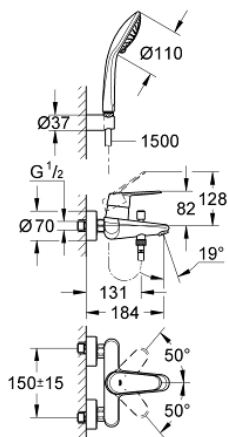

33 395 002 EURODISC COSMOPOLITAN SINGLE-LEVER BATH MIXER 1/2"

PRODUCT DESCRIPTION

- Colour: chrome
- wall mounted
- metal lever
- GROHE SilkMove 46 mm ceramic cartridge
- GROHE LongLife finish
- adjustable flow rate limiter
- adjustable minimum flow rate 2.5 l/min
- automatic diverter: bath/shower
- mousseur
- integrated non-return valve in the shower outlet 1/2"
- S-unions
- protected against backflow
- optional temperature limiter ref. no. 46 308
- noise classification I in accordance with DIN 4109
- with shower set
- consisting of:
 - hand shower Euphoria 110 Champagne (27 222)
 - wall shower holder (27 056)
 - shower hose Relaxaflex 1500 mm 1/2" x 1/2" (28 151)

33 395 002 EURODISC COSMOPOLITAN SINGLE-LEVER BATH MIXER 1/2"

SPARE PARTS

- 1: Lever (Spare part-nr. 46743000)
 - 2: Cap (Spare part-nr. 46427000)
 - 3: Cartridge (Spare part-nr. 46048000)
 - 4: Screw connection 1/2" (Spare part-nr. 45044000)
 - 5: S-union (Spare part-nr. 12662000)
 - 6: Diverter knob (Spare part-nr. 64309000)
 - 7: Diverter (Spare part-nr. 65655000)
 - 8: Non-return valve (Spare part-nr. 08565000)
 - 9: Mousseur (Spare part-nr. 13952000)
 - 10: Dirt strainer (Spare part-nr. 0700200M)
 - 11: Temperature limiter (Spare part-nr. 46308000)*
 - 12: Extension 3/4", 20 mm (Spare part-nr. 0713000M)*
 - 13: Special spanner (Spare part-nr. 19377000)*
- * Optional accessories