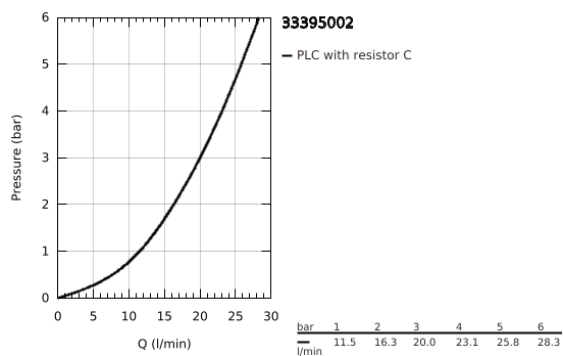

33 395 002 EURODISC COSMOPOLITAN SINGLE-LEVER BATH MIXER 1/2"

PRODUCT DESCRIPTION

- Colour: chrome
- wall mounted
- metal lever
- GROHE SilkMove 46 mm ceramic cartridge
- GROHE LongLife finish
- adjustable flow rate limiter
- adjustable minimum flow rate 2.5 l/min
- automatic diverter: bath/shower
- mousseur
- integrated non-return valve in the shower outlet 1/2"
- S-unions
- protected against backflow
- optional temperature limiter ref. no. 46 308
- noise classification I in accordance with DIN 4109
- with shower set
- consisting of:
 - hand shower Euphoria 110 Champagne (27 222)
 - wall shower holder (27 056)
 - shower hose Relaxaflex 1500 mm 1/2" x 1/2" (28 151)

33 395 002 EURODISC COSMOPOLITAN SINGLE-LEVER BATH MIXER 1/2"

SPARE PARTS

- 1: Lever (Spare part-nr. 46743000)
 - 2: Cap (Spare part-nr. 46427000)
 - 3: Cartridge (Spare part-nr. 46048000)
 - 4: Screw connection 1/2" (Spare part-nr. 45044000)
 - 5: S-union (Spare part-nr. 12662000)
 - 6: Diverter knob (Spare part-nr. 64309000)
 - 7: Diverter (Spare part-nr. 65655000)
 - 8: Non-return valve (Spare part-nr. 08565000)
 - 9: Mousseur (Spare part-nr. 13952000)
 - 10: Dirt strainer (Spare part-nr. 0700200M)
 - 11: Temperature limiter (Spare part-nr. 46308000)*
 - 12: Extension 3/4", 20 mm (Spare part-nr. 0713000M)*
 - 13: Special spanner (Spare part-nr. 19377000)*
- * Optional accessories