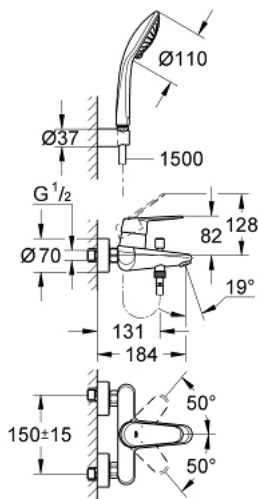

33 395 002 EURODISC COSMOPOLITAN SINGLE-LEVER BATH MIXER 1/2"

PRODUCT DESCRIPTION

- Tyc: Chrome
- wall mounted
- metal lever
- GROHE SilkMove 46 mm ceramic cartridge
- GROHE LongLife finish
- adjustable flow rate limiter
- adjustable minimum flow rate 2.5 l/min
- automatic diverter: bath/shower
- mousseur
- integrated non-return valve in the shower outlet 1/2"
- S-unions
- protected against backflow
- optional temperature limiter ref. no. 46 308
- noise classification I in accordance with DIN 4109
- with shower set
- consisting of:
 - hand shower Euphoria 110 Champagne (27 222)
 - wall shower holder (27 056)
 - Relaxaflex hose 1500 mm 1/2" x 1/2" (28 151)

33 395 002 EURODISC COSMOPOLITAN SINGLE-LEVER BATH MIXER 1/2"

SPARE PARTS

- 1: Lever (Spare part-nr. 46743000)
- 2: Cap (Spare part-nr. 46427000)
- 3: Cartridge (Spare part-nr. 46048000)
- 4: Screw connection 1/2" (Spare part-nr. 45044000)
- 5: S-union (Spare part-nr. 12662000)
- 6: Diverter knob (Spare part-nr. 64309000)
- 7: Diverter (Spare part-nr. 65655000)
- 8: Non-return valve (Spare part-nr. 08565000)
- 9: Mousseur (Spare part-nr. 13952000)
- 10: Dirt strainer (Spare part-nr. 0700200M)
- 11: Temperature limiter (Spare part-nr. 46308000)*
- 12: Extension 3/4", 20 mm (Spare part-nr. 0713000M)*
- 13: Special spanner (Spare part-nr. 19377000)*