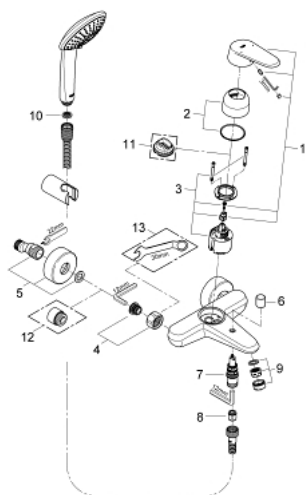

33 395 002 EURODISC COSMOPOLITAN SINGLE-LEVER BATH MIXER 1/2"

PRODUCT DESCRIPTION

- Tyc: Chrome
- wall mounted
- metal lever
- GROHE SilkMove 46 mm ceramic cartridge
- GROHE LongLife finish
- adjustable flow rate limiter
- adjustable minimum flow rate 2.5 l/min
- automatic diverter: bath/shower
- mousseur
- integrated non-return valve in the shower outlet 1/2"
- S-unions
- protected against backflow
- optional temperature limiter ref. no. 46 308
- noise classification I in accordance with DIN 4109
- with shower set
- consisting of:
 - hand shower Euphoria 110 Champagne (27 222)
 - wall shower holder (27 056)
 - Relaxaflex hose 1500 mm 1/2" x 1/2" (28 151)

33 395 002 EURODISC COSMOPOLITAN SINGLE-LEVER BATH MIXER 1/2"

SPARE PARTS

- 1: Lever (Spare part-nr. 46743000)
- 2: Cap (Spare part-nr. 46427000)
- 3: Cartridge (Spare part-nr. 46048000)
- 4: Screw connection 1/2" (Spare part-nr. 45044000)
- 5: S-union (Spare part-nr. 12662000)
- 6: Diverter knob (Spare part-nr. 64309000)
- 7: Diverter (Spare part-nr. 65655000)
- 8: Non-return valve (Spare part-nr. 08565000)
- 9: Mousseur (Spare part-nr. 13952000)
- 10: Dirt strainer (Spare part-nr. 0700200M)
- 11: Temperature limiter (Spare part-nr. 46308000)*
- 12: Extension 3/4", 20 mm (Spare part-nr. 0713000M)*
- 13: Special spanner (Spare part-nr. 19377000)*