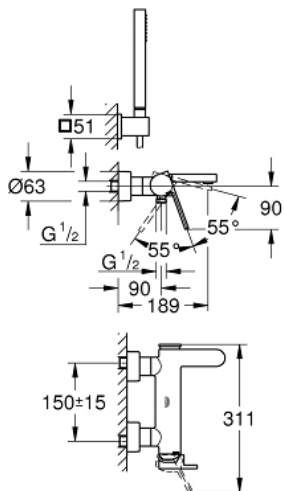

33 547 003 GROHE PLUS SINGLE-LEVER BATH MIXER 1/2"

PRODUCT DESCRIPTION

- Colour: chrome
- wall mounted
- metal lever
- GROHE SilkMove 35 mm ceramic cartridge
- with temperature limiter
- GROHE LongLife finish
- automatic diverter: bath/shower
- laminar mousseur
- shower outlet 1/2"
- integrated non-return valve
- covered S-unions
- protected against backflow
- with shower set
- consisting of:
 - Euphoria Cube Stick hand shower (27 698)
 - wall shower holder (27 693)
 - Silverflex shower hose 1500 mm 1/2" x 1/2" (28 364)
- min. recommended pressure 1.0 bar

33 547 003 GROHE PLUS SINGLE-LEVER BATH MIXER 1/2"

SPARE PARTS

- 1: Lever (Spare part-nr. 48450000)
- 2: Cartridge (Spare part-nr. 46374000)
- 3: Diverter (Spare part-nr. 48451000)
- 4: Mousseur (Spare part-nr. 48009000)
- 5: Non-return valve (Spare part-nr. 08565000)
- 6: Screw connection 1/2" (Spare part-nr. 45044000)
- 7: S-union (Spare part-nr. 48453000)
- 8: Dirt strainer (Spare part-nr. 0700200M)
- 9: Extension 30 (Spare part-nr. 46238000)*
- 10: Socket spanner (Spare part-nr. 19332000)*
- 11: Special spanner (Spare part-nr. 19377000)*