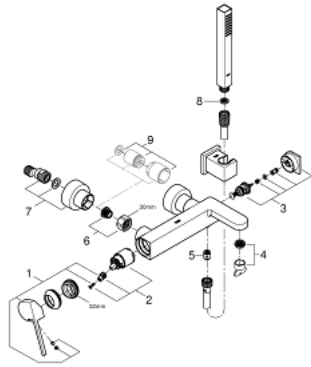

33 547 003 GROHE PLUS SINGLE-LEVER BATH MIXER 1/2"

PRODUCT DESCRIPTION

- Colour: chrome
- wall mounted
- metal lever
- GROHE SilkMove 35 mm ceramic cartridge
- with temperature limiter
- GROHE LongLife finish
- automatic diverter: bath/shower
- laminar mousseur
- shower outlet 1/2"
- integrated non-return valve
- covered S-unions
- protected against backflow
- with shower set
- consisting of:
 - Euphoria Cube Stick hand shower (27 698)
 - wall shower holder (27 693)
 - Silverflex shower hose 1500 mm 1/2" x 1/2" (28 364)
- min. recommended pressure 1.0 bar

33 547 003 GROHE PLUS SINGLE-LEVER BATH MIXER 1/2"

SPARE PARTS

- 1: Lever (Spare part-nr. 48450000)
- 2: Cartridge (Spare part-nr. 46374000)
- 3: Diverter (Spare part-nr. 48451000)
- 4: Mousseur (Spare part-nr. 48009000)
- 5: Non-return valve (Spare part-nr. 08565000)
- 6: Screw connection 1/2" (Spare part-nr. 45044000)
- 7: S-union (Spare part-nr. 48453000)
- 8: Dirt strainer (Spare part-nr. 0700200M)
- 9: Extension 30 (Spare part-nr. 46238000)*
- 10: Socket spanner (Spare part-nr. 19332000)*
- 11: Special spanner (Spare part-nr. 19377000)*