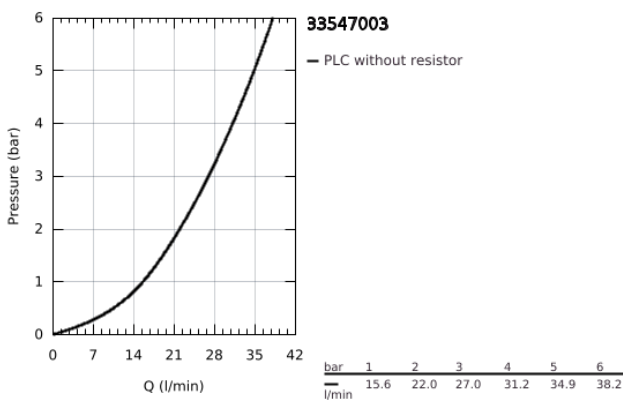

33 547 003 GROHE PLUS SINGLE-LEVER BATH MIXER 1/2"

PRODUCT DESCRIPTION

- Colour: chrome
- wall mounted
- metal lever
- GROHE SilkMove 35 mm ceramic cartridge
- with temperature limiter
- GROHE LongLife finish
- automatic diverter: bath/shower
- laminar mousseur
- shower outlet 1/2"
- integrated non-return valve
- covered S-unions
- protected against backflow
- with shower set
- consisting of:
 - Euphoria Cube Stick hand shower (27 698)
 - wall shower holder (27 693)
 - Silverflex shower hose 1500 mm 1/2" x 1/2" (28 364)
- min. recommended pressure 1.0 bar

33 547 003 GROHE PLUS SINGLE-LEVER BATH MIXER 1/2"

SPARE PARTS

- 1: Lever (Spare part-nr. 48450000)
- 2: Cartridge (Spare part-nr. 46374000)
- 3: Diverter (Spare part-nr. 48451000)
- 4: Mousseur (Spare part-nr. 48009000)
- 5: Non-return valve (Spare part-nr. 08565000)
- 6: Screw connection 1/2" (Spare part-nr. 45044000)
- 7: S-union (Spare part-nr. 48453000)
- 8: Dirt strainer (Spare part-nr. 0700200M)
- 9: Extension 30 (Spare part-nr. 46238000)*
- 10: Socket spanner (Spare part-nr. 19332000)*
- 11: Special spanner (Spare part-nr. 19377000)*