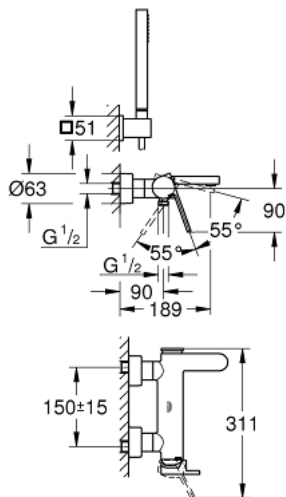

33 547 003 GROHE PLUS SINGLE-LEVER BATH MIXER 1/2"

PRODUCT DESCRIPTION

- Tyc: Chrome
- wall mounted
- metal lever
- GROHE SilkMove 35 mm ceramic cartridge
- with temperature limiter
- GROHE LongLife finish
- automatic diverter: bath/shower
- laminar mousseur
- shower outlet 1/2"
- integrated non-return valve
- covered S-unions
- protected against backflow
- with shower set
- consisting of:
 - Euphoria Cube Stick hand shower (27 698)
 - wall shower holder (27 693)
 - Silverflex shower hose 1500 mm 1/2" x 1/2" (28 364)
- min. recommended pressure 1.0 bar

33 547 003 GROHE PLUS SINGLE-LEVER BATH MIXER 1/2"

SPARE PARTS

- 1: Lever (Spare part-nr. 48450000)
- 2: Cartridge (Spare part-nr. 46374000)
- 3: Diverter (Spare part-nr. 48451000)
- 4: Mousseur (Spare part-nr. 48009000)
- 5: Non-return valve (Spare part-nr. 08565000)
- 6: Screw connection 1/2" (Spare part-nr. 45044000)
- 7: S-union (Spare part-nr. 48453000)
- 8: Dirt strainer (Spare part-nr. 0700200M)
- 9: Extension set, 30 mm (Spare part-nr. 46238000)*
- 10: Socket spanner (Spare part-nr. 19332000)*
- 11: Special spanner (Spare part-nr. 19377000)*