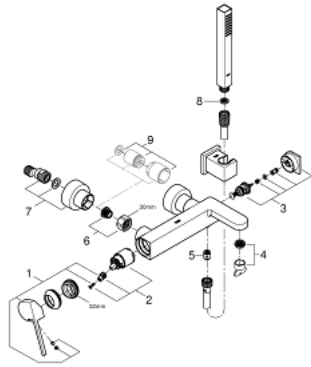

33 547 003 GROHE PLUS SINGLE-LEVER BATH MIXER 1/2"

PRODUCT DESCRIPTION

- Tyc: Chrome
- wall mounted
- metal lever
- GROHE SilkMove 35 mm ceramic cartridge
- with temperature limiter
- GROHE LongLife finish
- automatic diverter: bath/shower
- laminar mousseur
- shower outlet 1/2"
- integrated non-return valve
- covered S-unions
- protected against backflow
- with shower set
- consisting of:
 - Euphoria Cube Stick hand shower (27 698)
 - wall shower holder (27 693)
 - Silverflex shower hose 1500 mm 1/2" x 1/2" (28 364)
- min. recommended pressure 1.0 bar

33 547 003 GROHE PLUS SINGLE-LEVER BATH MIXER 1/2"

SPARE PARTS

- 1: Lever (Spare part-nr. 48450000)
- 2: Cartridge (Spare part-nr. 46374000)
- 3: Diverter (Spare part-nr. 48451000)
- 4: Mousseur (Spare part-nr. 48009000)
- 5: Non-return valve (Spare part-nr. 08565000)
- 6: Screw connection 1/2" (Spare part-nr. 45044000)
- 7: S-union (Spare part-nr. 48453000)
- 8: Dirt strainer (Spare part-nr. 0700200M)
- 9: Extension set, 30 mm (Spare part-nr. 46238000)*
- 10: Socket spanner (Spare part-nr. 19332000)*
- 11: Special spanner (Spare part-nr. 19377000)*