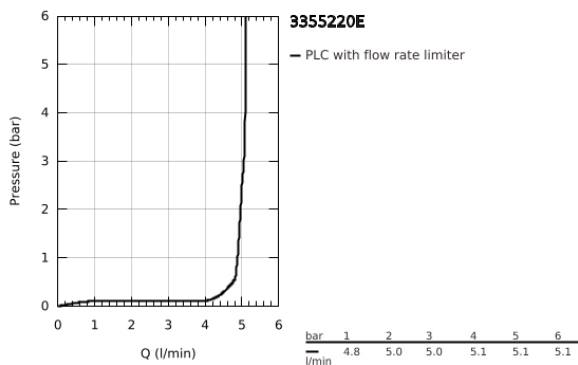

33 552 20E EUROSTYLE COSMOPOLITAN BASIN MIXER 1/2" S-SIZE

PRODUCT DESCRIPTION

- Colour: chrome
- single hole installation
- metal lever
- GROHE SilkMove 35 mm ceramic cartridge
- adjustable flow rate limiter
- adjustable minimum flow rate 2.5 l/min
- temperature limiter
- GROHE LongLife finish
- GROHE EcoJoy - less water, perfect flow
- maximum flow rate (at 3 bar): 5 l/min
- SpeedClean mousseur
- GROHE FastFixation installation system with centering support
- pop-up waste set 1 1/4"
- flexible connection hoses
- min. recommended pressure 1.0 bar
- noise classification I in accordance with DIN 4109

33 552 20E EUROSTYLE COSMOPOLITAN BASIN MIXER 1/2" S-SIZE

SPARE PARTS

- 1: Lever (Spare part-nr. 46748000)
 - 2: Cap (Spare part-nr. 46492000)
 - 3: Screw coupling (Spare part-nr. 46460000)
 - 4: Cartridge (Spare part-nr. 46374000)
 - 5: Pop-up rod (Spare part-nr. 46739000)
 - 6: Mousseur (Spare part-nr. 48159000)
 - 7: Shank mounting kit (Spare part-nr. 46671000)
 - 8: Waste set 1 1/4" (Spare part-nr. 28910000)
 - 8.1: Plug (Spare part-nr. 07182000)
 - 8.2: Eccentric rod (Spare part-nr. 07052000)
 - 9: Socket spanner (Spare part-nr. 19332000)*
 - 10: Mounting wrench (Spare part-nr. 19017000)*
 - 11: Eccentric rod (Spare part-nr. 07341000)*
- * Optional accessories