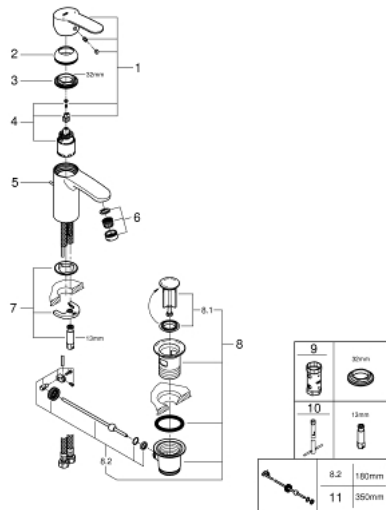

33 552 20E EUROSTYLE COSMOPOLITAN BASIN MIXER 1/2" S-SIZE

PRODUCT DESCRIPTION

- Colour: chrome
- single hole installation
- metal lever
- GROHE SilkMove 35 mm ceramic cartridge
- adjustable flow rate limiter
- adjustable minimum flow rate 2.5 l/min
- temperature limiter
- GROHE LongLife finish
- GROHE EcoJoy - less water, perfect flow
- maximum flow rate (at 3 bar): 5 l/min
- SpeedClean mousseur
- GROHE FastFixation installation system with centering support
- pop-up waste set 1 1/4"
- flexible connection hoses
- min. recommended pressure 1.0 bar
- noise classification I in accordance with DIN 4109

33 552 20E EUROSTYLE COSMOPOLITAN BASIN MIXER 1/2" S-SIZE

SPARE PARTS

- 1: Lever (Spare part-nr. 46748000)
 - 2: Cap (Spare part-nr. 46492000)
 - 3: Screw coupling (Spare part-nr. 46460000)
 - 4: Cartridge (Spare part-nr. 46374000)
 - 5: Pop-up rod (Spare part-nr. 46739000)
 - 6: Mousseur (Spare part-nr. 48159000)
 - 7: Shank mounting kit (Spare part-nr. 46671000)
 - 8: Waste set 1 1/4" (Spare part-nr. 28910000)
 - 8.1: Plug (Spare part-nr. 07182000)
 - 8.2: Eccentric rod (Spare part-nr. 07052000)
 - 9: Socket spanner (Spare part-nr. 19332000)*
 - 10: Mounting wrench (Spare part-nr. 19017000)*
 - 11: Eccentric rod (Spare part-nr. 07341000)*
- * Optional accessories