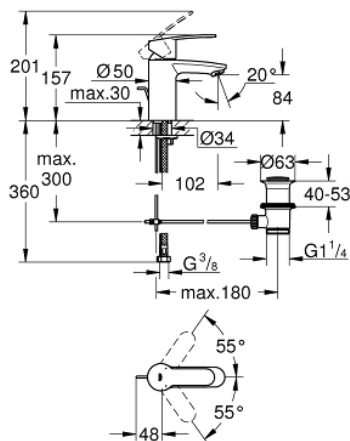

33 552 20E EUROSTYLE COSMOPOLITAN BASIN MIXER 1/2" S-SIZE

PRODUCT DESCRIPTION

- Colour: chrome
- single hole installation
- metal lever
- GROHE SilkMove 35 mm ceramic cartridge
- adjustable flow rate limiter
- adjustable minimum flow rate 2.5 l/min
- temperature limiter
- GROHE LongLife finish
- GROHE EcoJoy - less water, perfect flow
- maximum flow rate (at 3 bar): 5 l/min
- SpeedClean mousseur
- GROHE FastFixation installation system with centering support
- pop-up waste set 1 1/4"
- flexible connection hoses
- min. recommended pressure 1.0 bar
- noise classification I in accordance with DIN 4109

33 552 20E EUROSTYLE COSMOPOLITAN BASIN MIXER 1/2" S-SIZE

SPARE PARTS

- 1: Lever (Spare part-nr. 46748000)
 - 2: Cap (Spare part-nr. 46492000)
 - 3: Screw coupling (Spare part-nr. 46460000)
 - 4: Cartridge (Spare part-nr. 46374000)
 - 5: Pop-up rod (Spare part-nr. 46739000)
 - 6: Mousseur (Spare part-nr. 48159000)
 - 7: Shank mounting kit (Spare part-nr. 46671000)
 - 8: Waste set 1 1/4" (Spare part-nr. 28910000)
 - 8.1: Plug (Spare part-nr. 07182000)
 - 8.2: Eccentric rod (Spare part-nr. 07052000)
 - 9: Socket spanner (Spare part-nr. 19332000)*
 - 10: Mounting wrench (Spare part-nr. 19017000)*
 - 11: Eccentric rod (Spare part-nr. 07341000)*
- * Optional accessories