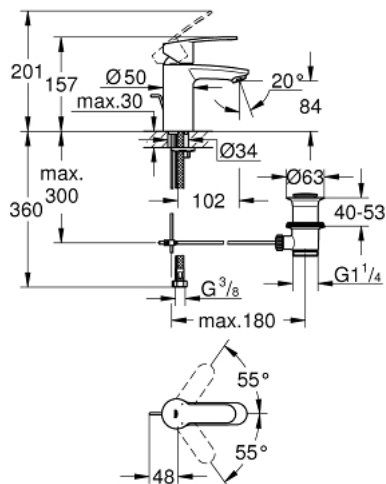

33 552 20E EUROSTYLE COSMOPOLITAN BASIN MIXER 1/2" S-SIZE

PRODUCT DESCRIPTION

- Tyc: Chrome
- single hole installation
- metal lever
- GROHE SilkMove 35 mm ceramic cartridge
- adjustable flow rate limiter
- adjustable minimum flow rate 2.5 l/min
- temperature limiter
- GROHE LongLife finish
- GROHE EcoJoy - Less water, perfect flow
- maximum flow rate (at 3 bar): 5 l/min
- SpeedClean mousseur
- GROHE FastFixation installation system with centering support
- pop-up waste set 1 1/4"
- flexible connection hoses
- min. recommended pressure 1.0 bar
- noise classification I in accordance with DIN 4109

33 552 20E EUROSTYLE COSMOPOLITAN BASIN MIXER 1/2" S-SIZE

SPARE PARTS

- 1: Lever (Spare part-nr. 46748000)
 - 2: Cap (Spare part-nr. 46492000)
 - 3: Screw coupling (Spare part-nr. 46460000)
 - 4: Cartridge (Spare part-nr. 46374000)
 - 5: Pop-up rod (Spare part-nr. 46739000)
 - 6: Mousseur (Spare part-nr. 48159000)
 - 7: Shank mounting kit (Spare part-nr. 46671000)
 - 8: Waste set 1 1/4" (Spare part-nr. 28910000)
 - 8.1: Plug (Spare part-nr. 07182000)
 - 8.2: Eccentric rod (Spare part-nr. 07052000)
 - 9: Socket spanner (Spare part-nr. 19332000)*
 - 10: Mounting wrench (Spare part-nr. 19017000)*
 - 11: Eccentric rod (Spare part-nr. 07341000)*
- * Optional accessories