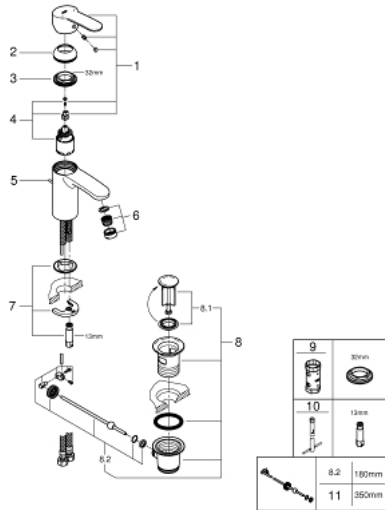

33 552 20E EUROSTYLE COSMOPOLITAN BASIN MIXER 1/2" S-SIZE

PRODUCT DESCRIPTION

- Tyc: Chrome
- single hole installation
- metal lever
- GROHE SilkMove 35 mm ceramic cartridge
- adjustable flow rate limiter
- adjustable minimum flow rate 2.5 l/min
- temperature limiter
- GROHE LongLife finish
- GROHE EcoJoy - Less water, perfect flow
- maximum flow rate (at 3 bar): 5 l/min
- SpeedClean mousseur
- GROHE FastFixation installation system with centering support
- pop-up waste set 1 1/4"
- flexible connection hoses
- min. recommended pressure 1.0 bar
- noise classification I in accordance with DIN 4109

33 552 20E EUROSTYLE COSMOPOLITAN BASIN MIXER 1/2" S-SIZE

SPARE PARTS

- 1: Lever (Spare part-nr. 46748000)
 - 2: Cap (Spare part-nr. 46492000)
 - 3: Screw coupling (Spare part-nr. 46460000)
 - 4: Cartridge (Spare part-nr. 46374000)
 - 5: Pop-up rod (Spare part-nr. 46739000)
 - 6: Mousseur (Spare part-nr. 48159000)
 - 7: Shank mounting kit (Spare part-nr. 46671000)
 - 8: Waste set 1 1/4" (Spare part-nr. 28910000)
 - 8.1: Plug (Spare part-nr. 07182000)
 - 8.2: Eccentric rod (Spare part-nr. 07052000)
 - 9: Socket spanner (Spare part-nr. 19332000)*
 - 10: Mounting wrench (Spare part-nr. 19017000)*
 - 11: Eccentric rod (Spare part-nr. 07341000)*
- * Optional accessories