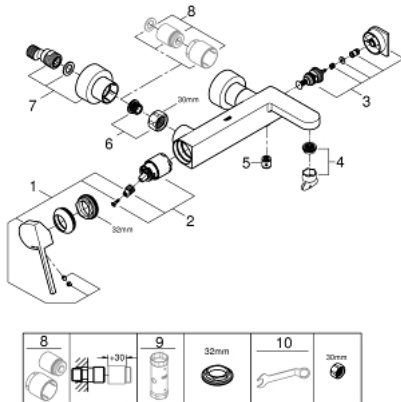

33 553 003 GROHE PLUS SINGLE-LEVER BATH MIXER 1/2"

PRODUCT DESCRIPTION

- Colour: chrome
- wall mounted
- metal lever
- GROHE SilkMove 35 mm ceramic cartridge
- with temperature limiter
- GROHE LongLife finish
- automatic diverter: bath/shower
- laminar mousseur
- shower outlet 1/2"
- integrated non-return valve
- covered S-unions
- protected against backflow
- min. recommended pressure 1.0 bar

33 553 003 GROHE PLUS SINGLE-LEVER BATH MIXER 1/2"

SPARE PARTS

- 1: Lever (Spare part-nr. 48450000)
- 2: Cartridge (Spare part-nr. 46374000)
- 3: Diverter (Spare part-nr. 48451000)
- 4: Mousseur (Spare part-nr. 48009000)
- 5: Non-return valve (Spare part-nr. 08565000)
- 6: Screw connection 1/2" (Spare part-nr. 45044000)
- 7: S-union (Spare part-nr. 48453000)
- 8: Extension 30 (Spare part-nr. 46238000)*
- 9: Socket spanner (Spare part-nr. 19332000)*
- 10: Special spanner (Spare part-nr. 19377000)*