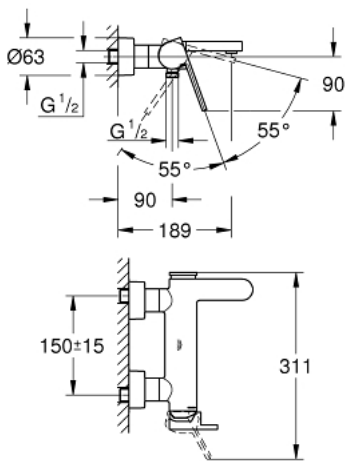

33 553 003 GROHE PLUS SINGLE-LEVER BATH MIXER 1/2"

PRODUCT DESCRIPTION

- Colour: chrome
- wall mounted
- metal lever
- GROHE SilkMove 35 mm ceramic cartridge
- with temperature limiter
- GROHE LongLife finish
- automatic diverter: bath/shower
- laminar mousseur
- shower outlet 1/2"
- integrated non-return valve
- covered S-unions
- protected against backflow
- min. recommended pressure 1.0 bar

33 553 003 GROHE PLUS SINGLE-LEVER BATH MIXER 1/2"

SPARE PARTS

- 1: Lever (Spare part-nr. 48450000)
- 2: Cartridge (Spare part-nr. 46374000)
- 3: Diverter (Spare part-nr. 48451000)
- 4: Mousseur (Spare part-nr. 48009000)
- 5: Non-return valve (Spare part-nr. 08565000)
- 6: Screw connection 1/2" (Spare part-nr. 45044000)
- 7: S-union (Spare part-nr. 48453000)
- 8: Extension 30 (Spare part-nr. 46238000)*
- 9: Socket spanner (Spare part-nr. 19332000)*
- 10: Special spanner (Spare part-nr. 19377000)*