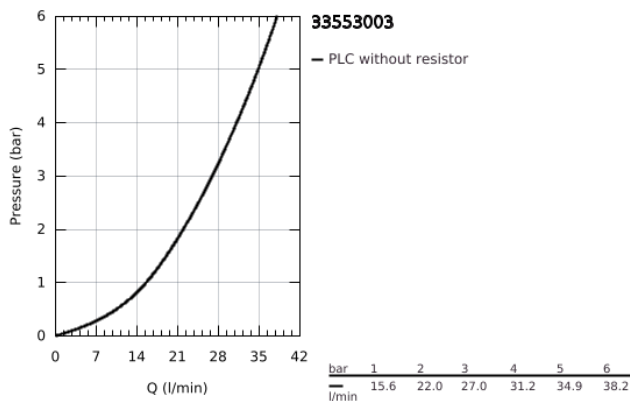

33 553 003 GROHE PLUS SINGLE-LEVER BATH MIXER 1/2"

PRODUCT DESCRIPTION

- Colour: chrome
- wall mounted
- metal lever
- GROHE SilkMove 35 mm ceramic cartridge
- with temperature limiter
- GROHE LongLife finish
- automatic diverter: bath/shower
- laminar mousseur
- shower outlet 1/2"
- integrated non-return valve
- covered S-unions
- protected against backflow
- min. recommended pressure 1.0 bar

33 553 003 GROHE PLUS SINGLE-LEVER BATH MIXER 1/2"

SPARE PARTS

- 1: Lever (Spare part-nr. 48450000)
- 2: Cartridge (Spare part-nr. 46374000)
- 3: Diverter (Spare part-nr. 48451000)
- 4: Mousseur (Spare part-nr. 48009000)
- 5: Non-return valve (Spare part-nr. 08565000)
- 6: Screw connection 1/2" (Spare part-nr. 45044000)
- 7: S-union (Spare part-nr. 48453000)
- 8: Extension 30 (Spare part-nr. 46238000)*
- 9: Socket spanner (Spare part-nr. 19332000)*
- 10: Special spanner (Spare part-nr. 19377000)*