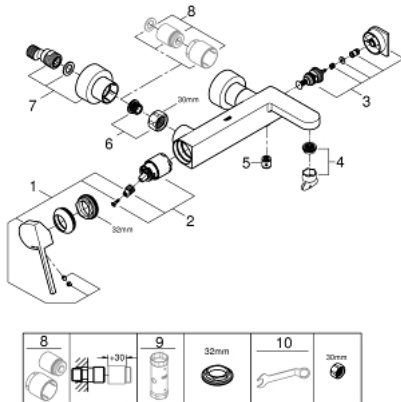

## 33 553 003 GROHE PLUS SINGLE-LEVER BATH MIXER 1/2"

### PRODUCT DESCRIPTION

- Tyc: Chrome
- wall mounted
- metal lever
- GROHE SilkMove 35 mm ceramic cartridge
- with temperature limiter
- GROHE LongLife finish
- automatic diverter: bath/shower
- laminar mousseur
- shower outlet 1/2"
- integrated non-return valve
- covered S-unions
- protected against backflow
- min. recommended pressure 1.0 bar

### SPARE PARTS

- 1: Lever (Spare part-nr. 48450000)
- 2: Cartridge (Spare part-nr. 46374000)
- 3: Diverter (Spare part-nr. 48451000)
- 4: Mousseur (Spare part-nr. 48009000)
- 5: Non-return valve (Spare part-nr. 08565000)
- 6: Screw connection 1/2" (Spare part-nr. 45044000)
- 7: S-union (Spare part-nr. 48453000)
- 8: Extension set, 30 mm (Spare part-nr. 46238000)\*
- 9: Socket spanner (Spare part-nr. 19332000)\*
- 10: Special spanner (Spare part-nr. 19377000)\*