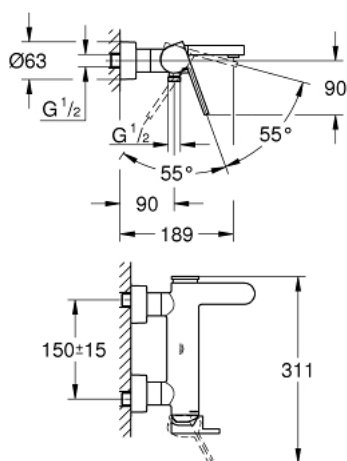

## 33 553 003 GROHE PLUS SINGLE-LEVER BATH MIXER 1/2"

### PRODUCT DESCRIPTION

- Tyc: Chrome
- wall mounted
- metal lever
- GROHE SilkMove 35 mm ceramic cartridge
- with temperature limiter
- GROHE LongLife finish
- automatic diverter: bath/shower
- laminar mousseur
- shower outlet 1/2"
- integrated non-return valve
- covered S-unions
- protected against backflow
- min. recommended pressure 1.0 bar

### SPARE PARTS

- 1: Lever (Spare part-nr. 48450000)
- 2: Cartridge (Spare part-nr. 46374000)
- 3: Diverter (Spare part-nr. 48451000)
- 4: Mousseur (Spare part-nr. 48009000)
- 5: Non-return valve (Spare part-nr. 08565000)
- 6: Screw connection 1/2" (Spare part-nr. 45044000)
- 7: S-union (Spare part-nr. 48453000)
- 8: Extension set, 30 mm (Spare part-nr. 46238000)\*
- 9: Socket spanner (Spare part-nr. 19332000)\*
- 10: Special spanner (Spare part-nr. 19377000)\*