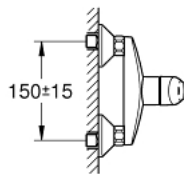

33 555 002 EUROSMART SINGLE-LEVER SHOWER MIXER 1/2"

PRODUCT DESCRIPTION

- Colour: chrome
- wall mounted
- metal lever
- GROHE SilkMove 35 mm ceramic cartridge
- with temperature limiter
- GROHE LongLife finish
- adjustable flow rate limiter
- shower bottom outlet 1/2" with integrated non return valve
- S-unions
- escutcheon and shaft sealing
- protected against backflow

33 555 002 EUROSMART SINGLE-LEVER SHOWER MIXER 1/2"

SPARE PARTS

- 1: Lever (Spare part-nr. 46898000)
- 2: Cap (Spare part-nr. 46899000)
- 3: Cartridge (Spare part-nr. 46374000)
- 4: Screw connection 1/2" (Spare part-nr. 45044000)
- 5: S-union (Spare part-nr. 12075000)
- 5.1: Seal (Spare part-nr. 0138600M)
- 5.2: Escutcheon (Spare part-nr. 0221000M)
- 6: Non-return valve (Spare part-nr. 48276000)
- 7: Extension 3/4", 20 mm (Spare part-nr. 0713000M)*
- 8: Socket spanner (Spare part-nr. 19332000)*
- 9: Special spanner (Spare part-nr. 19377000)*