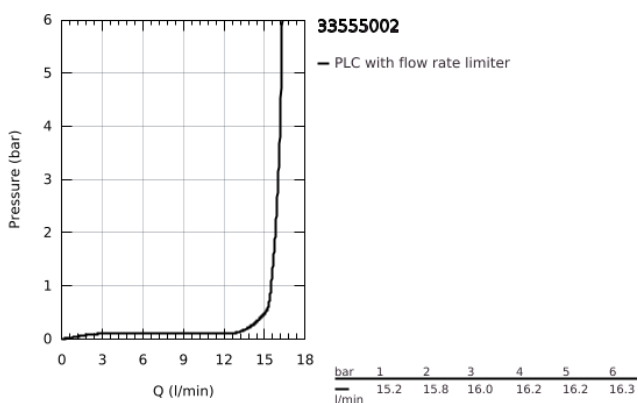

33 555 002 EUROSMART SINGLE-LEVER SHOWER MIXER 1/2"

PRODUCT DESCRIPTION

- Colour: chrome
- wall mounted
- metal lever
- GROHE SilkMove 35 mm ceramic cartridge
- with temperature limiter
- GROHE LongLife finish
- adjustable flow rate limiter
- shower bottom outlet 1/2" with integrated non return valve
- S-unions
- escutcheon and shaft sealing
- protected against backflow

33 555 002 EUROSMART SINGLE-LEVER SHOWER MIXER 1/2"

SPARE PARTS

- 1: Lever (Spare part-nr. 46898000)
- 2: Cap (Spare part-nr. 46899000)
- 3: Cartridge (Spare part-nr. 46374000)
- 4: Screw connection 1/2" (Spare part-nr. 45044000)
- 5: S-union (Spare part-nr. 12075000)
- 5.1: Seal (Spare part-nr. 0138600M)
- 5.2: Escutcheon (Spare part-nr. 0221000M)
- 6: Non-return valve (Spare part-nr. 48276000)
- 7: Extension 3/4", 20 mm (Spare part-nr. 0713000M)*
- 8: Socket spanner (Spare part-nr. 19332000)*
- 9: Special spanner (Spare part-nr. 19377000)*