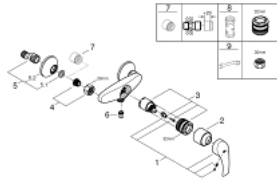

33 555 002 EUROSMART SINGLE-LEVER SHOWER MIXER 1/2"

PRODUCT DESCRIPTION

- Colour: chrome
- wall mounted
- metal lever
- GROHE SilkMove 35 mm ceramic cartridge
- with temperature limiter
- GROHE LongLife finish
- adjustable flow rate limiter
- shower bottom outlet 1/2" with integrated non return valve
- S-unions
- escutcheon and shaft sealing
- protected against backflow

33 555 002 EUROSMART SINGLE-LEVER SHOWER MIXER 1/2"

SPARE PARTS

- 1: Lever (Spare part-nr. 46898000)
- 2: Cap (Spare part-nr. 46899000)
- 3: Cartridge (Spare part-nr. 46374000)
- 4: Screw connection 1/2" (Spare part-nr. 45044000)
- 5: S-union (Spare part-nr. 12075000)
- 5.1: Seal (Spare part-nr. 0138600M)
- 5.2: Escutcheon (Spare part-nr. 0221000M)
- 6: Non-return valve (Spare part-nr. 48276000)
- 7: Extension 3/4", 20 mm (Spare part-nr. 0713000M)*
- 8: Socket spanner (Spare part-nr. 19332000)*
- 9: Special spanner (Spare part-nr. 19377000)*