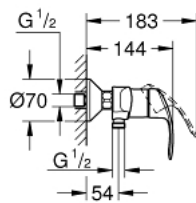

33 555 002 EUROSMART SINGLE-LEVER SHOWER MIXER 1/2"

PRODUCT DESCRIPTION

- Colour: chrome
- wall mounted
- metal lever
- GROHE SilkMove 35 mm ceramic cartridge
- with temperature limiter
- GROHE LongLife finish
- adjustable flow rate limiter
- shower bottom outlet 1/2" with integrated non return valve
- S-unions
- escutcheon and shaft sealing
- protected against backflow

33 555 002 EUROSMART SINGLE-LEVER SHOWER MIXER 1/2"

SPARE PARTS

- 1: Lever (Spare part-nr. 46898000)
- 2: Cap (Spare part-nr. 46899000)
- 3: Cartridge (Spare part-nr. 46374000)
- 4: Screw connection 1/2" (Spare part-nr. 45044000)
- 5: S-union (Spare part-nr. 12075000)
- 5.1: Seal (Spare part-nr. 0138600M)
- 5.2: Escutcheon (Spare part-nr. 0221000M)
- 6: Non-return valve (Spare part-nr. 48276000)
- 7: Extension 3/4", 20 mm (Spare part-nr. 0713000M)*
- 8: Socket spanner (Spare part-nr. 19332000)*
- 9: Special spanner (Spare part-nr. 19377000)*