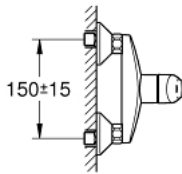

33 555 002 EUROSMART SINGLE-LEVER SHOWER MIXER 1/2"

PRODUCT DESCRIPTION

- Tyc: Chrome
- wall mounted
- metal lever
- GROHE SilkMove 35 mm ceramic cartridge
- with temperature limiter
- GROHE LongLife finish
- adjustable flow rate limiter
- shower bottom outlet 1/2" with integrated non return valve
- S-unions
- metal wall escutcheons
- protected against backflow

33 555 002 EUROSMART SINGLE-LEVER SHOWER MIXER 1/2"

SPARE PARTS

- 1: Lever (Spare part-nr. 46898000)
 - 2: Cap (Spare part-nr. 46899000)
 - 3: Cartridge (Spare part-nr. 46374000)
 - 4: Screw connection 1/2" (Spare part-nr. 45044000)
 - 5: S-union (Spare part-nr. 12075000)
 - 5.1: Seal (Spare part-nr. 0138600M)
 - 5.2: Escutcheon (Spare part-nr. 0221000M)
 - 6: Non-return valve (Spare part-nr. 48276000)
 - 7: Extension 3/4", 20 mm (Spare part-nr. 0713000M)*
 - 8: Socket spanner (Spare part-nr. 19332000)*
 - 9: Special spanner (Spare part-nr. 19377000)*
- * Optional accessories