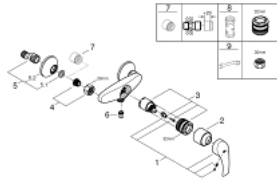

33 555 002 EUROSMART SINGLE-LEVER SHOWER MIXER 1/2"

PRODUCT DESCRIPTION

- Tyc: Chrome
- wall mounted
- metal lever
- GROHE SilkMove 35 mm ceramic cartridge
- with temperature limiter
- GROHE LongLife finish
- adjustable flow rate limiter
- shower bottom outlet 1/2" with integrated non return valve
- S-unions
- metal wall escutcheons
- protected against backflow

33 555 002 EUROSMART SINGLE-LEVER SHOWER MIXER 1/2"

SPARE PARTS

- 1: Lever (Spare part-nr. 46898000)
 - 2: Cap (Spare part-nr. 46899000)
 - 3: Cartridge (Spare part-nr. 46374000)
 - 4: Screw connection 1/2" (Spare part-nr. 45044000)
 - 5: S-union (Spare part-nr. 12075000)
 - 5.1: Seal (Spare part-nr. 0138600M)
 - 5.2: Escutcheon (Spare part-nr. 0221000M)
 - 6: Non-return valve (Spare part-nr. 48276000)
 - 7: Extension 3/4", 20 mm (Spare part-nr. 0713000M)*
 - 8: Socket spanner (Spare part-nr. 19332000)*
 - 9: Special spanner (Spare part-nr. 19377000)*
- * Optional accessories