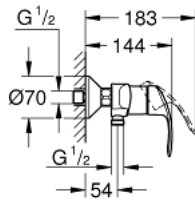

33 555 002 EUROSMART SINGLE-LEVER SHOWER MIXER 1/2"

PRODUCT DESCRIPTION

- Tyc: Chrome
- wall mounted
- metal lever
- GROHE SilkMove 35 mm ceramic cartridge
- with temperature limiter
- GROHE LongLife finish
- adjustable flow rate limiter
- shower bottom outlet 1/2" with integrated non return valve
- S-unions
- metal wall escutcheons
- protected against backflow

33 555 002 EUROSMART SINGLE-LEVER SHOWER MIXER 1/2"

SPARE PARTS

- 1: Lever (Spare part-nr. 46898000)
 - 2: Cap (Spare part-nr. 46899000)
 - 3: Cartridge (Spare part-nr. 46374000)
 - 4: Screw connection 1/2" (Spare part-nr. 45044000)
 - 5: S-union (Spare part-nr. 12075000)
 - 5.1: Seal (Spare part-nr. 0138600M)
 - 5.2: Escutcheon (Spare part-nr. 0221000M)
 - 6: Non-return valve (Spare part-nr. 48276000)
 - 7: Extension 3/4", 20 mm (Spare part-nr. 0713000M)*
 - 8: Socket spanner (Spare part-nr. 19332000)*
 - 9: Special spanner (Spare part-nr. 19377000)*
- * Optional accessories