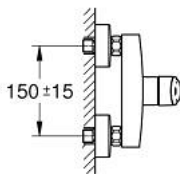

33 555 003 EUROSMART SINGLE-LEVER SHOWER MIXER 1/2"

PRODUCT DESCRIPTION

- Colour: chrome
- wall mounted
- metal lever
- GROHE SilkMove 35 mm ceramic cartridge
- adjustable flow rate limiter
- with temperature limiter
- GROHE LongLife finish
- shower bottom outlet 1/2" with integrated non return valve
- S-unions
- escutcheon and shaft sealing
- protected against backflow
- professional exclusive

33 555 003 EUROSMART SINGLE-LEVER SHOWER MIXER 1/2"

SPARE PARTS

- 1: Lever (Spare part-nr. 48542000)
- 2: Cartridge (Spare part-nr. 46374000)
- 3: Non-return valve (Spare part-nr. 42601000)
- 4: Screw connection 1/2" (Spare part-nr. 45044000)
- 5: S-union (Spare part-nr. 12662000)
- 6: Extension 3/4", 20 mm (Spare part-nr. 0713000M)*
- 7: Socket spanner (Spare part-nr. 19332000)*
- 8: Special spanner (Spare part-nr. 19377000)*