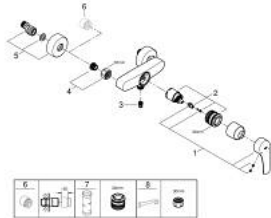

33 555 003 EUROSMART SINGLE-LEVER SHOWER MIXER 1/2"

PRODUCT DESCRIPTION

- Colour: chrome
- wall mounted
- metal lever
- GROHE SilkMove 35 mm ceramic cartridge
- adjustable flow rate limiter
- with temperature limiter
- GROHE LongLife finish
- shower bottom outlet 1/2" with integrated non return valve
- S-unions
- escutcheon and shaft sealing
- protected against backflow
- professional exclusive

33 555 003 EUROSMART SINGLE-LEVER SHOWER MIXER 1/2"

SPARE PARTS

- 1: Lever (Spare part-nr. 48542000)
- 2: Cartridge (Spare part-nr. 46374000)
- 3: Non-return valve (Spare part-nr. 42601000)
- 4: Screw connection 1/2" (Spare part-nr. 45044000)
- 5: S-union (Spare part-nr. 12662000)
- 6: Extension 3/4", 20 mm (Spare part-nr. 0713000M)*
- 7: Socket spanner (Spare part-nr. 19332000)*
- 8: Special spanner (Spare part-nr. 19377000)*