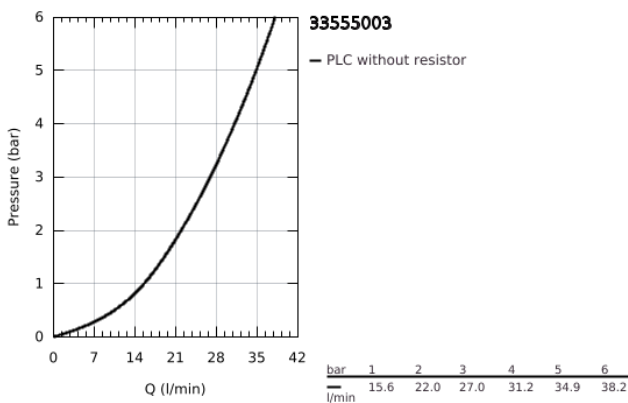

33 555 003 EUROSMART SINGLE-LEVER SHOWER MIXER 1/2"

PRODUCT DESCRIPTION

- Colour: chrome
- wall mounted
- metal lever
- GROHE SilkMove 35 mm ceramic cartridge
- adjustable flow rate limiter
- with temperature limiter
- GROHE LongLife finish
- shower bottom outlet 1/2" with integrated non return valve
- S-unions
- escutcheon and shaft sealing
- protected against backflow
- professional exclusive

33 555 003 EUROSMART SINGLE-LEVER SHOWER MIXER 1/2"

SPARE PARTS

- 1: Lever (Spare part-nr. 48542000)
- 2: Cartridge (Spare part-nr. 46374000)
- 3: Non-return valve (Spare part-nr. 42601000)
- 4: Screw connection 1/2" (Spare part-nr. 45044000)
- 5: S-union (Spare part-nr. 12662000)
- 6: Extension 3/4", 20 mm (Spare part-nr. 0713000M)*
- 7: Socket spanner (Spare part-nr. 19332000)*
- 8: Special spanner (Spare part-nr. 19377000)*