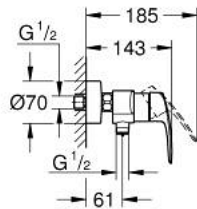

33 555 003 EUROSMART SINGLE-LEVER SHOWER MIXER 1/2"

PRODUCT DESCRIPTION

- Colour: chrome
- wall mounted
- metal lever
- GROHE SilkMove 35 mm ceramic cartridge
- adjustable flow rate limiter
- with temperature limiter
- GROHE LongLife finish
- shower bottom outlet 1/2" with integrated non return valve
- S-unions
- escutcheon and shaft sealing
- protected against backflow
- professional exclusive

33 555 003 EUROSMART SINGLE-LEVER SHOWER MIXER 1/2"

SPARE PARTS

- 1: Lever (Spare part-nr. 48542000)
- 2: Cartridge (Spare part-nr. 46374000)
- 3: Non-return valve (Spare part-nr. 42601000)
- 4: Screw connection 1/2" (Spare part-nr. 45044000)
- 5: S-union (Spare part-nr. 12662000)
- 6: Extension 3/4", 20 mm (Spare part-nr. 0713000M)*
- 7: Socket spanner (Spare part-nr. 19332000)*
- 8: Special spanner (Spare part-nr. 19377000)*