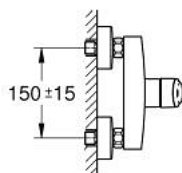

33 555 003 EUROSMART SINGLE-LEVER SHOWER MIXER 1/2"

PRODUCT DESCRIPTION

- Tyc: Chrome
- wall mounted
- metal lever
- GROHE SilkMove 35 mm ceramic cartridge
- adjustable flow rate limiter
- with temperature limiter
- GROHE LongLife finish
- shower bottom outlet 1/2" with integrated non return valve
- S-unions
- metal wall escutcheons
- protected against backflow
- professional exclusive

33 555 003 EUROSMART SINGLE-LEVER SHOWER MIXER 1/2"

SPARE PARTS

- 1: Lever (Spare part-nr. 48542000)
- 2: Cartridge (Spare part-nr. 46374000)
- 3: Non-return valve (Spare part-nr. 42601000)
- 4: Screw connection 1/2" (Spare part-nr. 45044000)
- 5: S-union (Spare part-nr. 12662000)
- 6: Extension 3/4", 20 mm (Spare part-nr. 0713000M)*
- 7: Socket spanner (Spare part-nr. 19332000)*
- 8: Special spanner (Spare part-nr. 19377000)*