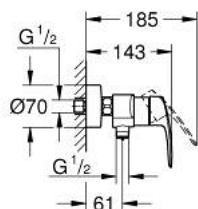

33 555 003 EUROSMART SINGLE-LEVER SHOWER MIXER 1/2"

PRODUCT DESCRIPTION

- Tyc: Chrome
- wall mounted
- metal lever
- GROHE SilkMove 35 mm ceramic cartridge
- adjustable flow rate limiter
- with temperature limiter
- GROHE LongLife finish
- shower bottom outlet 1/2" with integrated non return valve
- S-unions
- metal wall escutcheons
- protected against backflow
- professional exclusive

33 555 003 EUROSMART SINGLE-LEVER SHOWER MIXER 1/2"

SPARE PARTS

- 1: Lever (Spare part-nr. 48542000)
- 2: Cartridge (Spare part-nr. 46374000)
- 3: Non-return valve (Spare part-nr. 42601000)
- 4: Screw connection 1/2" (Spare part-nr. 45044000)
- 5: S-union (Spare part-nr. 12662000)
- 6: Extension 3/4", 20 mm (Spare part-nr. 0713000M)*
- 7: Socket spanner (Spare part-nr. 19332000)*
- 8: Special spanner (Spare part-nr. 19377000)*