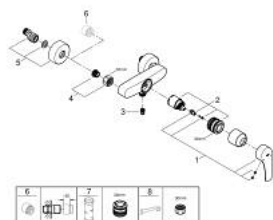

33 555 003 EUROSMART SINGLE-LEVER SHOWER MIXER 1/2"

PRODUCT DESCRIPTION

- Tyc: Chrome
- wall mounted
- metal lever
- GROHE SilkMove 35 mm ceramic cartridge
- adjustable flow rate limiter
- with temperature limiter
- GROHE LongLife finish
- shower bottom outlet 1/2" with integrated non return valve
- S-unions
- metal wall escutcheons
- protected against backflow
- professional exclusive

33 555 003 EUROSMART SINGLE-LEVER SHOWER MIXER 1/2"

SPARE PARTS

- 1: Lever (Spare part-nr. 48542000)
- 2: Cartridge (Spare part-nr. 46374000)
- 3: Non-return valve (Spare part-nr. 42601000)
- 4: Screw connection 1/2" (Spare part-nr. 45044000)
- 5: S-union (Spare part-nr. 12662000)
- 6: Extension 3/4", 20 mm (Spare part-nr. 0713000M)*
- 7: Socket spanner (Spare part-nr. 19332000)*
- 8: Special spanner (Spare part-nr. 19377000)*