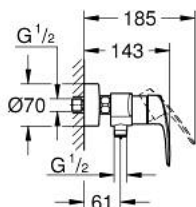

33 555 243 3 EUROSMART SINGLE-LEVER SHOWER MIXER 1/2"

PRODUCT DESCRIPTION

- Tyc: matte black
- wall mounted
- metal lever
- GROHE SilkMove 35 mm ceramic cartridge
- adjustable flow rate limiter
- with temperature limiter
- shower bottom outlet 1/2" with integrated non return valve
- S-unions
- metal wall escutcheons
- protected against backflow
- professional exclusive

33 555 243 3 EUROSMART SINGLE-LEVER SHOWER MIXER 1/2"

SPARE PARTS

- 1: Lever (Spare part-nr. 485422430)
- 2: Cartridge (Spare part-nr. 46374000)
- 3: Non-return valve (Spare part-nr. 42601000)
- 4: Screw connection 1/2" (Spare part-nr. 450442430)
- 5: S-union (Spare part-nr. 126622430)
- 6: Extension 3/4", 20 mm (Spare part-nr. 0713000M)*
- 7: Socket spanner (Spare part-nr. 19332000)*
- 8: Special spanner (Spare part-nr. 19377000)*