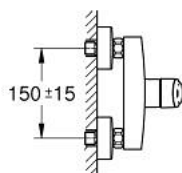

33 555 243 3 EUROSMART SINGLE-LEVER SHOWER MIXER 1/2"

PRODUCT DESCRIPTION

- Tyc: matte black
- wall mounted
- metal lever
- GROHE SilkMove 35 mm ceramic cartridge
- adjustable flow rate limiter
- with temperature limiter
- shower bottom outlet 1/2" with integrated non return valve
- S-unions
- metal wall escutcheons
- protected against backflow
- professional exclusive

33 555 243 3 EUROSMART SINGLE-LEVER SHOWER MIXER 1/2"

SPARE PARTS

- 1: Lever (Spare part-nr. 485422430)
- 2: Cartridge (Spare part-nr. 46374000)
- 3: Non-return valve (Spare part-nr. 42601000)
- 4: Screw connection 1/2" (Spare part-nr. 450442430)
- 5: S-union (Spare part-nr. 126622430)
- 6: Extension 3/4", 20 mm (Spare part-nr. 0713000M)*
- 7: Socket spanner (Spare part-nr. 19332000)*
- 8: Special spanner (Spare part-nr. 19377000)*