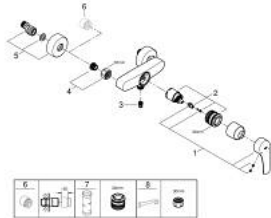

33 555 243 3 EUROSMART SINGLE-LEVER SHOWER MIXER 1/2"

PRODUCT DESCRIPTION

- Tyc: matte black
- wall mounted
- metal lever
- GROHE SilkMove 35 mm ceramic cartridge
- adjustable flow rate limiter
- with temperature limiter
- shower bottom outlet 1/2" with integrated non return valve
- S-unions
- metal wall escutcheons
- protected against backflow
- professional exclusive

33 555 243 3 EUROSMART SINGLE-LEVER SHOWER MIXER 1/2"

SPARE PARTS

- 1: Lever (Spare part-nr. 485422430)
- 2: Cartridge (Spare part-nr. 46374000)
- 3: Non-return valve (Spare part-nr. 42601000)
- 4: Screw connection 1/2" (Spare part-nr. 450442430)
- 5: S-union (Spare part-nr. 126622430)
- 6: Extension 3/4", 20 mm (Spare part-nr. 0713000M)*
- 7: Socket spanner (Spare part-nr. 19332000)*
- 8: Special spanner (Spare part-nr. 19377000)*