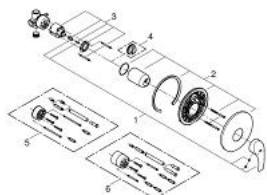

33 556 002 EUROSMART SINGLE-LEVER SHOWER MIXER 1/2"

PRODUCT DESCRIPTION

- Colour: chrome
- wall installation
- GROHE SilkMove 46 mm ceramic cartridge
- GROHE LongLife finish
- GROHE FastFixation covered fixation
- consisting of:
- set for final installation (19 451 001)
- rough-in set for wall mounted shower mixer
- adjustable flow rate limiter
- metal lever
- escutcheon and shaft sealing
- metal wall escutcheon
- optional temperature limiter ref. no. 46 308

33 556 002 EUROSMART SINGLE-LEVER SHOWER MIXER 1/2"

SPARE PARTS

- 1: Lever (Spare part-nr. 46903000)
- 2: Escutcheon (Spare part-nr. 46904000)
- 3: Cartridge (Spare part-nr. 46048000)
- 4: Temperature limiter (Spare part-nr. 46308000)*
- 5: Extension set (Spare part-nr. 46191000)*
- 6: Extension set (Spare part-nr. 46343000)*