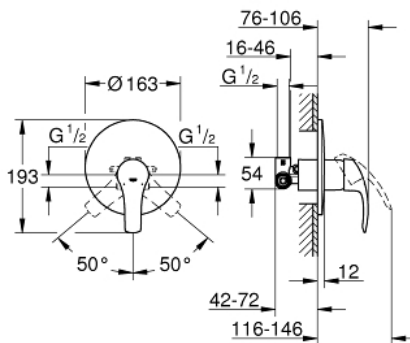

33 556 002 EUROSMART SINGLE-LEVER SHOWER MIXER 1/2"

PRODUCT DESCRIPTION

- Colour: chrome
- wall installation
- GROHE SilkMove 46 mm ceramic cartridge
- GROHE LongLife finish
- GROHE FastFixation covered fixation
- consisting of:
- set for final installation (19 451 001)
- rough-in set for wall mounted shower mixer
- adjustable flow rate limiter
- metal lever
- escutcheon and shaft sealing
- metal wall escutcheon
- optional temperature limiter ref. no. 46 308

33 556 002 EUROSMART SINGLE-LEVER SHOWER MIXER 1/2"

SPARE PARTS

- 1: Lever (Spare part-nr. 46903000)
- 2: Escutcheon (Spare part-nr. 46904000)
- 3: Cartridge (Spare part-nr. 46048000)
- 4: Temperature limiter (Spare part-nr. 46308000)*
- 5: Extension set (Spare part-nr. 46191000)*
- 6: Extension set (Spare part-nr. 46343000)*