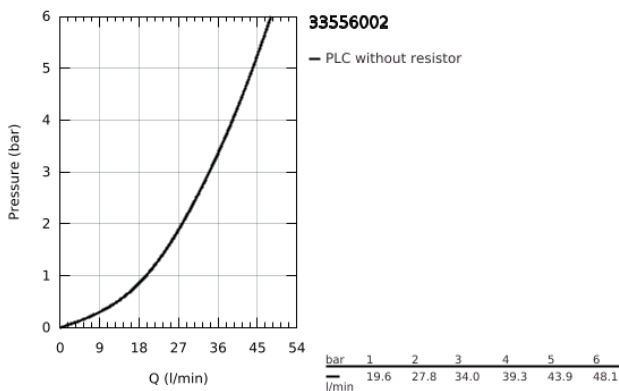

33 556 002 EUROSMART SINGLE-LEVER SHOWER MIXER 1/2"

PRODUCT DESCRIPTION

- Colour: chrome
- wall installation
- GROHE SilkMove 46 mm ceramic cartridge
- GROHE LongLife finish
- GROHE FastFixation covered fixation
- consisting of:
- set for final installation (19 451 001)
- rough-in set for wall mounted shower mixer
- adjustable flow rate limiter
- metal lever
- escutcheon and shaft sealing
- metal wall escutcheon
- optional temperature limiter ref. no. 46 308

33 556 002 EUROSMART SINGLE-LEVER SHOWER MIXER 1/2"

SPARE PARTS

- 1: Lever (Spare part-nr. 46903000)
- 2: Escutcheon (Spare part-nr. 46904000)
- 3: Cartridge (Spare part-nr. 46048000)
- 4: Temperature limiter (Spare part-nr. 46308000)*
- 5: Extension set (Spare part-nr. 46191000)*
- 6: Extension set (Spare part-nr. 46343000)*