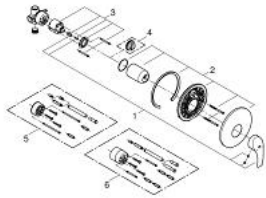

## 33 556 002 EUROSMART SINGLE-LEVER SHOWER MIXER 1/2"

### PRODUCT DESCRIPTION

- Tyc: Chrome
- wall installation
- GROHE SilkMove 46 mm ceramic cartridge
- GROHE LongLife finish
- GROHE FastFixation covered fixation
- consisting of:
  - set for final installation (19 451 002)
  - rough-in set for wall mounted shower mixer
  - adjustable flow rate limiter
  - metal lever
  - escutcheon and shaft sealing
  - metal wall escutcheon
  - optional temperature limiter ref. no. 46 308

### SPARE PARTS

- 1: Lever (Spare part-nr. 46903000)
  - 2: Escutcheon (Spare part-nr. 46904000)
  - 3: Cartridge (Spare part-nr. 46048000)
  - 4: Temperature limiter (Spare part-nr. 46308000)\*
  - 5: Extension set (Spare part-nr. 46191000)\*
  - 6: Extension set (Spare part-nr. 46343000)\*
- \* Optional accessories