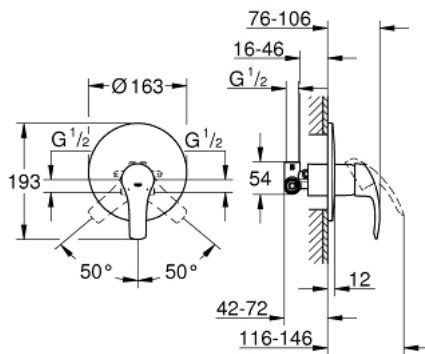

## 33 556 002 EUROSMART SINGLE-LEVER SHOWER MIXER 1/2"

### PRODUCT DESCRIPTION

- Tyc: Chrome
- wall installation
- GROHE SilkMove 46 mm ceramic cartridge
- GROHE LongLife finish
- GROHE FastFixation covered fixation
- consisting of:
  - set for final installation (19 451 002)
  - rough-in set for wall mounted shower mixer
  - adjustable flow rate limiter
  - metal lever
  - escutcheon and shaft sealing
  - metal wall escutcheon
  - optional temperature limiter ref. no. 46 308

### SPARE PARTS

- 1: Lever (Spare part-nr. 46903000)
  - 2: Escutcheon (Spare part-nr. 46904000)
  - 3: Cartridge (Spare part-nr. 46048000)
  - 4: Temperature limiter (Spare part-nr. 46308000)\*
  - 5: Extension set (Spare part-nr. 46191000)\*
  - 6: Extension set (Spare part-nr. 46343000)\*
- \* Optional accessories