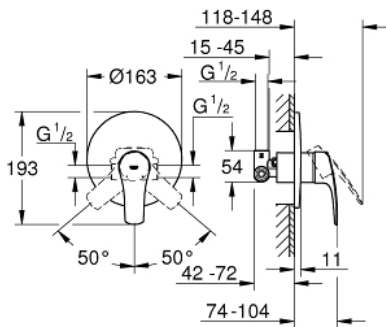

### 33 556 003 EUROSMART SINGLE-LEVER SHOWER MIXER 1/2"

**PRODUCT DESCRIPTION**

- Colour: chrome
- wall installation
- metal lever
- GROHE SilkMove 46 mm ceramic cartridge
- GROHE LongLife finish
- GROHE FastFixation escutcheon with covered fixation
- consisting of:
- set for final installation (19 451 003)
- rough-in set for wall mounted shower mixer
- adjustable flow rate limiter
- escutcheon and shaft sealing
- metal wall escutcheon
- optional temperature limiter ref. no. 46 308
- professional exclusive

## 33 556 003 EUROSMART SINGLE-LEVER SHOWER MIXER 1/2"

### SPARE PARTS

- 1: Lever (Spare part-nr. 48549000)
- 2: Escutcheon (Spare part-nr. 46904000)
- 3: Cap (Spare part-nr. 06874000)
- 4: Cartridge (Spare part-nr. 46048000)
- 5: Temperature limiter (Spare part-nr. 46308000)\*
- 6: Extension set (Spare part-nr. 46191000)\*
- 7: Extension set (Spare part-nr. 46343000)\*