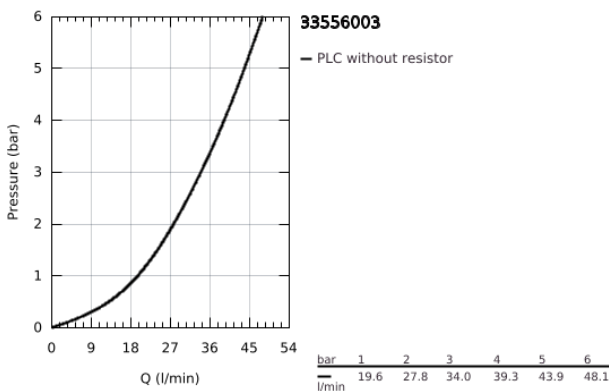

### 33 556 003 EUROSMART SINGLE-LEVER SHOWER MIXER 1/2"

**PRODUCT DESCRIPTION**

- Colour: chrome
- wall installation
- metal lever
- GROHE SilkMove 46 mm ceramic cartridge
- GROHE LongLife finish
- GROHE FastFixation escutcheon with covered fixation
- consisting of:
- set for final installation (19 451 003)
- rough-in set for wall mounted shower mixer
- adjustable flow rate limiter
- escutcheon and shaft sealing
- metal wall escutcheon
- optional temperature limiter ref. no. 46 308
- professional exclusive

## 33 556 003 EUROSMART SINGLE-LEVER SHOWER MIXER 1/2"