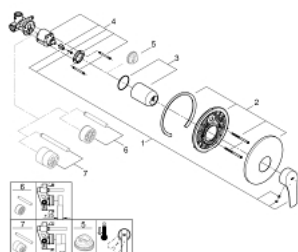

### 33 556 003 EUROSMART SINGLE-LEVER SHOWER MIXER 1/2"

**PRODUCT DESCRIPTION**

- Colour: chrome
- wall installation
- metal lever
- GROHE SilkMove 46 mm ceramic cartridge
- GROHE LongLife finish
- GROHE FastFixation escutcheon with covered fixation
- consisting of:
- set for final installation (19 451 003)
- rough-in set for wall mounted shower mixer
- adjustable flow rate limiter
- escutcheon and shaft sealing
- metal wall escutcheon
- optional temperature limiter ref. no. 46 308
- professional exclusive

## 33 556 003 EUROSMART SINGLE-LEVER SHOWER MIXER 1/2"

### SPARE PARTS

- 1: Lever (Spare part-nr. 48549000)
- 2: Escutcheon (Spare part-nr. 46904000)
- 3: Cap (Spare part-nr. 06874000)
- 4: Cartridge (Spare part-nr. 46048000)
- 5: Temperature limiter (Spare part-nr. 46308000)\*
- 6: Extension set (Spare part-nr. 46191000)\*
- 7: Extension set (Spare part-nr. 46343000)\*