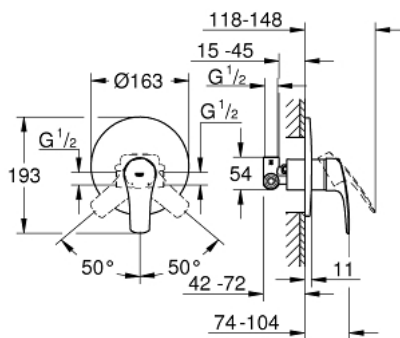

## 33 556 003 EUROSMART SINGLE-LEVER SHOWER MIXER 1/2"

### PRODUCT DESCRIPTION

- Tyc: Chrome
- wall installation
- metal lever
- GROHE SilkMove 46 mm ceramic cartridge
- GROHE LongLife finish
- GROHE FastFixation escutcheon with covered fixation
- consisting of:
- set for final installation (19 451 003)
- rough-in set for wall mounted shower mixer
- adjustable flow rate limiter
- escutcheon and shaft sealing
- metal wall escutcheon
- optional temperature limiter ref. no. 46 308
- professional exclusive

### SPARE PARTS

- 1: Lever (Spare part-nr. 48549000)
- 2: Escutcheon (Spare part-nr. 46904000)
- 3: Cap (Spare part-nr. 06874000)
- 4: Cartridge (Spare part-nr. 46048000)
- 5: Temperature limiter (Spare part-nr. 46308000)\*
- 6: Extension set (Spare part-nr. 46191000)\*
- 7: Extension set (Spare part-nr. 46343000)\*