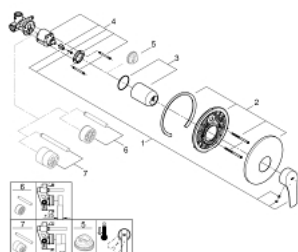

## 33 556 003 EUROSMART SINGLE-LEVER SHOWER MIXER 1/2"

### PRODUCT DESCRIPTION

- Tyc: Chrome
- wall installation
- metal lever
- GROHE SilkMove 46 mm ceramic cartridge
- GROHE LongLife finish
- GROHE FastFixation escutcheon with covered fixation
- consisting of:
- set for final installation (19 451 003)
- rough-in set for wall mounted shower mixer
- adjustable flow rate limiter
- escutcheon and shaft sealing
- metal wall escutcheon
- optional temperature limiter ref. no. 46 308
- professional exclusive

### SPARE PARTS

- 1: Lever (Spare part-nr. 48549000)
- 2: Escutcheon (Spare part-nr. 46904000)
- 3: Cap (Spare part-nr. 06874000)
- 4: Cartridge (Spare part-nr. 46048000)
- 5: Temperature limiter (Spare part-nr. 46308000)\*
- 6: Extension set (Spare part-nr. 46191000)\*
- 7: Extension set (Spare part-nr. 46343000)\*