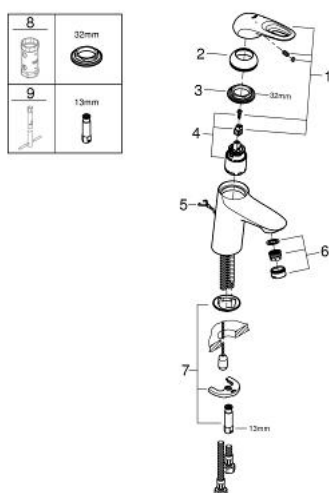

33 557 003 **EUROSTYLE BASIN MIXER 1/2"**
S-SIZE

PRODUCT DESCRIPTION

- Colour: chrome
- single hole installation
- loop metal lever
- GROHE SilkMove 35 mm ceramic cartridge
- adjustable flow rate limiter
- with temperature limiter
- GROHE LongLife finish
- GROHE EcoJoy - less water, perfect flow
- maximum flow rate (at 3 bar): 5 l/min
- GROHE FastFixation rapid installation system
- retractable chain
- flexible connection hoses

33 557 003 **EUROSTYLE BASIN MIXER 1/2"**
S-SIZE

SPARE PARTS

- 1: Lever (Spare part-nr. 46938000)
 - 2: Cap (Spare part-nr. 46492000)
 - 3: Screw coupling (Spare part-nr. 46460000)
 - 4: Cartridge (Spare part-nr. 46374000)
 - 5: Chain support (Spare part-nr. 06815000)
 - 5.1: Chain support (Spare part-nr. 0116100M)
 - 6: Mousseur (Spare part-nr. 48159000)
 - 7: Shank mounting kit (Spare part-nr. 46671000)
 - 8: Socket spanner (Spare part-nr. 19332000)*
 - 9: Mounting wrench (Spare part-nr. 19017000)*
- * Optional accessories