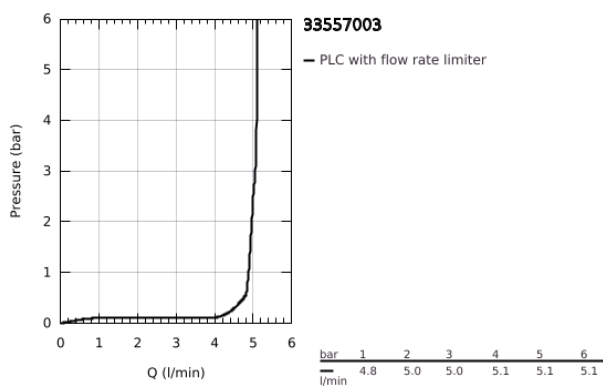

33 557 003 **EUROSTYLE BASIN MIXER 1/2"**
S-SIZE

PRODUCT DESCRIPTION

- Colour: chrome
- single hole installation
- loop metal lever
- GROHE SilkMove 35 mm ceramic cartridge
- adjustable flow rate limiter
- with temperature limiter
- GROHE LongLife finish
- GROHE EcoJoy - less water, perfect flow
- maximum flow rate (at 3 bar): 5 l/min
- GROHE FastFixation rapid installation system
- retractable chain
- flexible connection hoses

33 557 003 **EUROSTYLE BASIN MIXER 1/2"**
S-SIZE

SPARE PARTS

- 1: Lever (Spare part-nr. 46938000)
 - 2: Cap (Spare part-nr. 46492000)
 - 3: Screw coupling (Spare part-nr. 46460000)
 - 4: Cartridge (Spare part-nr. 46374000)
 - 5: Chain support (Spare part-nr. 06815000)
 - 5.1: Chain support (Spare part-nr. 0116100M)
 - 6: Mousseur (Spare part-nr. 48159000)
 - 7: Shank mounting kit (Spare part-nr. 46671000)
 - 8: Socket spanner (Spare part-nr. 19332000)*
 - 9: Mounting wrench (Spare part-nr. 19017000)*
- * Optional accessories