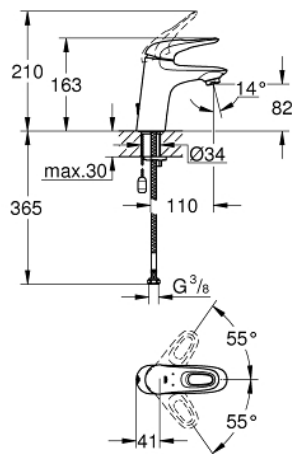

33 557 003 **EUROSTYLE BASIN MIXER 1/2"**
S-SIZE

PRODUCT DESCRIPTION

- Colour: chrome
- single hole installation
- loop metal lever
- GROHE SilkMove 35 mm ceramic cartridge
- adjustable flow rate limiter
- with temperature limiter
- GROHE LongLife finish
- GROHE EcoJoy - less water, perfect flow
- maximum flow rate (at 3 bar): 5 l/min
- GROHE FastFixation rapid installation system
- retractable chain
- flexible connection hoses

33 557 003 **EUROSTYLE BASIN MIXER 1/2"**
S-SIZE

SPARE PARTS

- 1: Lever (Spare part-nr. 46938000)
 - 2: Cap (Spare part-nr. 46492000)
 - 3: Screw coupling (Spare part-nr. 46460000)
 - 4: Cartridge (Spare part-nr. 46374000)
 - 5: Chain support (Spare part-nr. 06815000)
 - 5.1: Chain support (Spare part-nr. 0116100M)
 - 6: Mousseur (Spare part-nr. 48159000)
 - 7: Shank mounting kit (Spare part-nr. 46671000)
 - 8: Socket spanner (Spare part-nr. 19332000)*
 - 9: Mounting wrench (Spare part-nr. 19017000)*
- * Optional accessories