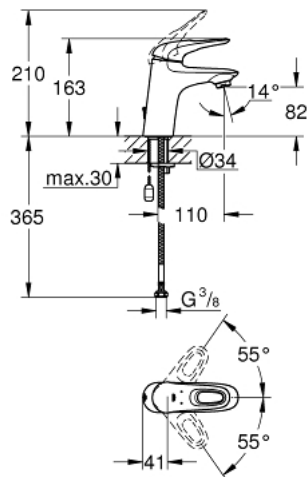

33 557 003 **EUROSTYLE BASIN MIXER 1/2"**
S-SIZE

PRODUCT DESCRIPTION

- Tyc: Chrome
- single hole installation
- loop metal lever
- GROHE SilkMove 35 mm ceramic cartridge
- adjustable flow rate limiter
- with temperature limiter
- GROHE LongLife finish
- GROHE EcoJoy - Less water, perfect flow
- maximum flow rate (at 3 bar): 5 l/min
- GROHE FastFixation rapid installation system
- retractable chain
- flexible connection hoses

33 557 003 **EUROSTYLE BASIN MIXER 1/2"**
S-SIZE

SPARE PARTS

- 1: Lever (Spare part-nr. 46938000)
 - 2: Cap (Spare part-nr. 46492000)
 - 3: Screw coupling (Spare part-nr. 46460000)
 - 4: Cartridge (Spare part-nr. 46374000)
 - 5: Chain (Spare part-nr. 06815000)
 - 5.1: Chain support (Spare part-nr. 0116100M)
 - 6: Mousseur (Spare part-nr. 48159000)
 - 7: Shank mounting kit (Spare part-nr. 46671000)
 - 8: Socket spanner (Spare part-nr. 19332000)*
 - 9: Mounting wrench (Spare part-nr. 19017000)*
- * Optional accessories