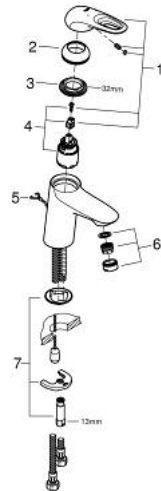

33 557 003 **EUROSTYLE BASIN MIXER 1/2"**
S-SIZE

PRODUCT DESCRIPTION

- Tyc: Chrome
- single hole installation
- loop metal lever
- GROHE SilkMove 35 mm ceramic cartridge
- adjustable flow rate limiter
- with temperature limiter
- GROHE LongLife finish
- GROHE EcoJoy - Less water, perfect flow
- maximum flow rate (at 3 bar): 5 l/min
- GROHE FastFixation rapid installation system
- retractable chain
- flexible connection hoses

33 557 003 **EUROSTYLE BASIN MIXER 1/2"**
S-SIZE

SPARE PARTS

- 1: Lever (Spare part-nr. 46938000)
 - 2: Cap (Spare part-nr. 46492000)
 - 3: Screw coupling (Spare part-nr. 46460000)
 - 4: Cartridge (Spare part-nr. 46374000)
 - 5: Chain (Spare part-nr. 06815000)
 - 5.1: Chain support (Spare part-nr. 0116100M)
 - 6: Mousseur (Spare part-nr. 48159000)
 - 7: Shank mounting kit (Spare part-nr. 46671000)
 - 8: Socket spanner (Spare part-nr. 19332000)*
 - 9: Mounting wrench (Spare part-nr. 19017000)*
- * Optional accessories