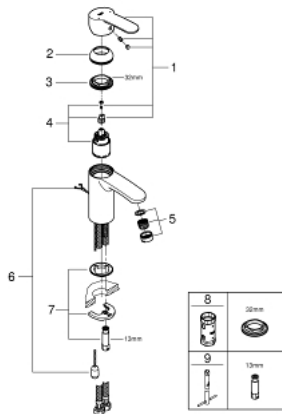

33 557 20E EUROSTYLE COSMOPOLITAN BASIN MIXER 1/2" S-SIZE

PRODUCT DESCRIPTION

- Colour: chrome
- single hole installation
- metal lever
- GROHE SilkMove 35 mm ceramic cartridge
- adjustable flow rate limiter
- adjustable minimum flow rate 2.5 l/min
- temperature limiter
- GROHE LongLife finish
- GROHE EcoJoy - less water, perfect flow
- maximum flow rate (at 3 bar): 5 l/min
- GROHE FastFixation installation system with centering support
- SpeedClean mousseur
- retractable chain
- flexible connection hoses
- noise classification I in accordance with DIN 4109

33 557 20E **EUROSTYLE COSMOPOLITAN BASIN MIXER 1/2"**
S-SIZE

SPARE PARTS

- 1: Lever (Spare part-nr. 46748000)
 - 2: Cap (Spare part-nr. 46492000)
 - 3: Screw coupling (Spare part-nr. 46460000)
 - 4: Cartridge (Spare part-nr. 46374000)
 - 5: Mousseur (Spare part-nr. 48159000)
 - 6: Chain support (Spare part-nr. 06815000)
 - 7: Shank mounting kit (Spare part-nr. 46671000)
 - 8: Socket spanner (Spare part-nr. 19332000)*
 - 9: Mounting wrench (Spare part-nr. 19017000)*
- * Optional accessories