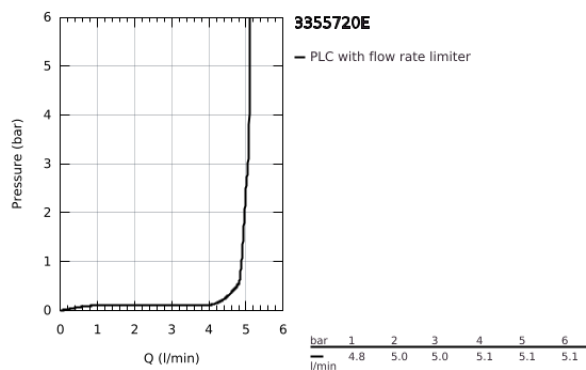

33 557 20E EUROSTYLE COSMOPOLITAN BASIN MIXER 1/2" S-SIZE

PRODUCT DESCRIPTION

- Colour: chrome
- single hole installation
- metal lever
- GROHE SilkMove 35 mm ceramic cartridge
- adjustable flow rate limiter
- adjustable minimum flow rate 2.5 l/min
- temperature limiter
- GROHE LongLife finish
- GROHE EcoJoy - less water, perfect flow
- maximum flow rate (at 3 bar): 5 l/min
- GROHE FastFixation installation system with centering support
- SpeedClean mousseur
- retractable chain
- flexible connection hoses
- noise classification I in accordance with DIN 4109

33 557 20E **EUROSTYLE COSMOPOLITAN BASIN MIXER 1/2"**
S-SIZE

SPARE PARTS

- 1: Lever (Spare part-nr. 46748000)
 - 2: Cap (Spare part-nr. 46492000)
 - 3: Screw coupling (Spare part-nr. 46460000)
 - 4: Cartridge (Spare part-nr. 46374000)
 - 5: Mousseur (Spare part-nr. 48159000)
 - 6: Chain support (Spare part-nr. 06815000)
 - 7: Shank mounting kit (Spare part-nr. 46671000)
 - 8: Socket spanner (Spare part-nr. 19332000)*
 - 9: Mounting wrench (Spare part-nr. 19017000)*
- * Optional accessories