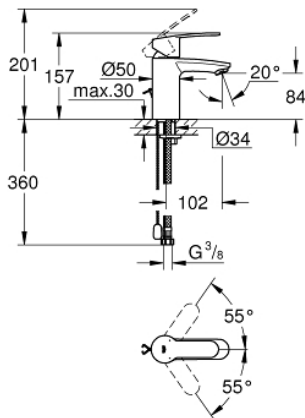

33 557 20E EUROSTYLE COSMOPOLITAN BASIN MIXER 1/2" S-SIZE

PRODUCT DESCRIPTION

- Colour: chrome
- single hole installation
- metal lever
- GROHE SilkMove 35 mm ceramic cartridge
- adjustable flow rate limiter
- adjustable minimum flow rate 2.5 l/min
- temperature limiter
- GROHE LongLife finish
- GROHE EcoJoy - less water, perfect flow
- maximum flow rate (at 3 bar): 5 l/min
- GROHE FastFixation installation system with centering support
- SpeedClean mousseur
- retractable chain
- flexible connection hoses
- noise classification I in accordance with DIN 4109

33 557 20E **EUROSTYLE COSMOPOLITAN BASIN MIXER 1/2"**
S-SIZE

SPARE PARTS

- 1: Lever (Spare part-nr. 46748000)
 - 2: Cap (Spare part-nr. 46492000)
 - 3: Screw coupling (Spare part-nr. 46460000)
 - 4: Cartridge (Spare part-nr. 46374000)
 - 5: Mousseur (Spare part-nr. 48159000)
 - 6: Chain support (Spare part-nr. 06815000)
 - 7: Shank mounting kit (Spare part-nr. 46671000)
 - 8: Socket spanner (Spare part-nr. 19332000)*
 - 9: Mounting wrench (Spare part-nr. 19017000)*
- * Optional accessories