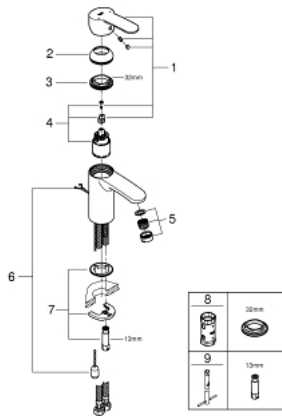

33 557 20E EUROSTYLE COSMOPOLITAN BASIN MIXER 1/2" S-SIZE

PRODUCT DESCRIPTION

- Tyc: Chrome
- single hole installation
- metal lever
- GROHE SilkMove 35 mm ceramic cartridge
- adjustable flow rate limiter
- adjustable minimum flow rate 2.5 l/min
- temperature limiter
- GROHE LongLife finish
- GROHE EcoJoy - Less water, perfect flow
- maximum flow rate (at 3 bar): 5 l/min
- GROHE FastFixation installation system with centering support
- SpeedClean mousseur
- retractable chain
- flexible connection hoses
- noise classification I in accordance with DIN 4109

33 557 20E **EUROSTYLE COSMOPOLITAN BASIN MIXER 1/2"**
S-SIZE

SPARE PARTS

- 1: Lever (Spare part-nr. 46748000)
 - 2: Cap (Spare part-nr. 46492000)
 - 3: Screw coupling (Spare part-nr. 46460000)
 - 4: Cartridge (Spare part-nr. 46374000)
 - 5: Mousseur (Spare part-nr. 48159000)
 - 6: Chain (Spare part-nr. 06815000)
 - 7: Shank mounting kit (Spare part-nr. 46671000)
 - 8: Socket spanner (Spare part-nr. 19332000)*
 - 9: Mounting wrench (Spare part-nr. 19017000)*
- * Optional accessories