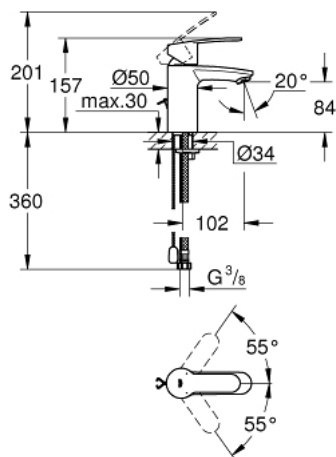

33 557 20E EUROSTYLE COSMOPOLITAN BASIN MIXER 1/2" S-SIZE

PRODUCT DESCRIPTION

- Tyc: Chrome
- single hole installation
- metal lever
- GROHE SilkMove 35 mm ceramic cartridge
- adjustable flow rate limiter
- adjustable minimum flow rate 2.5 l/min
- temperature limiter
- GROHE LongLife finish
- GROHE EcoJoy - Less water, perfect flow
- maximum flow rate (at 3 bar): 5 l/min
- GROHE FastFixation installation system with centering support
- SpeedClean mousseur
- retractable chain
- flexible connection hoses
- noise classification I in accordance with DIN 4109

33 557 20E **EUROSTYLE COSMOPOLITAN BASIN MIXER 1/2"**
S-SIZE

SPARE PARTS

- 1: Lever (Spare part-nr. 46748000)
 - 2: Cap (Spare part-nr. 46492000)
 - 3: Screw coupling (Spare part-nr. 46460000)
 - 4: Cartridge (Spare part-nr. 46374000)
 - 5: Mousseur (Spare part-nr. 48159000)
 - 6: Chain (Spare part-nr. 06815000)
 - 7: Shank mounting kit (Spare part-nr. 46671000)
 - 8: Socket spanner (Spare part-nr. 19332000)*
 - 9: Mounting wrench (Spare part-nr. 19017000)*
- * Optional accessories