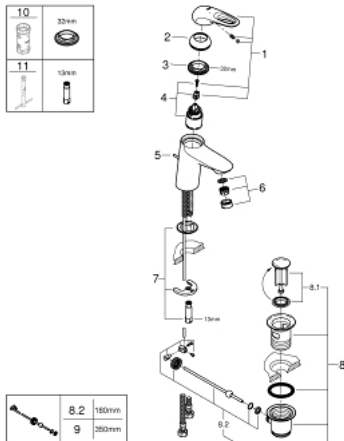

33 558 003 **EUROSTYLE BASIN MIXER 1/2"**
S-SIZE

PRODUCT DESCRIPTION

- Colour: chrome
- single hole installation
- loop metal lever
- GROHE SilkMove 35 mm ceramic cartridge
- adjustable flow rate limiter
- with temperature limiter
- GROHE LongLife finish
- GROHE EcoJoy - less water, perfect flow
- maximum flow rate (at 3 bar): 5 l/min
- GROHE FastFixation rapid installation system
- pop-up waste set 1 1/4"
- flexible connection hoses

33 558 003 **EUROSTYLE BASIN MIXER 1/2"**
S-SIZE

SPARE PARTS

- 1: Lever (Spare part-nr. 46938000)
 - 2: Cap (Spare part-nr. 46492000)
 - 3: Screw coupling (Spare part-nr. 46460000)
 - 4: Cartridge (Spare part-nr. 46374000)
 - 5: Pop-up rod (Spare part-nr. 46739000)
 - 6: Mousseur (Spare part-nr. 48159000)
 - 7: Shank mounting kit (Spare part-nr. 46671000)
 - 8: Waste set 1 1/4" (Spare part-nr. 28910000)
 - 8.1: Plug (Spare part-nr. 07182000)
 - 8.2: Eccentric rod (Spare part-nr. 07052000)
 - 9: Eccentric rod (Spare part-nr. 07341000)*
 - 10: Socket spanner (Spare part-nr. 19332000)*
 - 11: Mounting wrench (Spare part-nr. 19017000)*
- * Optional accessories