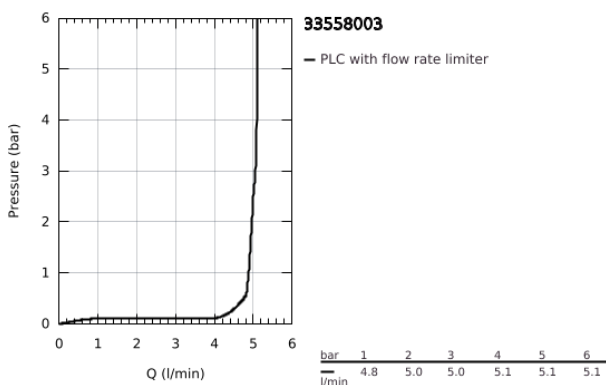

33 558 003 **EUROSTYLE BASIN MIXER 1/2"**
S-SIZE

PRODUCT DESCRIPTION

- Colour: chrome
- single hole installation
- loop metal lever
- GROHE SilkMove 35 mm ceramic cartridge
- adjustable flow rate limiter
- with temperature limiter
- GROHE LongLife finish
- GROHE EcoJoy - less water, perfect flow
- maximum flow rate (at 3 bar): 5 l/min
- GROHE FastFixation rapid installation system
- pop-up waste set 1 1/4"
- flexible connection hoses

33 558 003 **EUROSTYLE BASIN MIXER 1/2"**
S-SIZE

SPARE PARTS

- 1: Lever (Spare part-nr. 46938000)
 - 2: Cap (Spare part-nr. 46492000)
 - 3: Screw coupling (Spare part-nr. 46460000)
 - 4: Cartridge (Spare part-nr. 46374000)
 - 5: Pop-up rod (Spare part-nr. 46739000)
 - 6: Mousseur (Spare part-nr. 48159000)
 - 7: Shank mounting kit (Spare part-nr. 46671000)
 - 8: Waste set 1 1/4" (Spare part-nr. 28910000)
 - 8.1: Plug (Spare part-nr. 07182000)
 - 8.2: Eccentric rod (Spare part-nr. 07052000)
 - 9: Eccentric rod (Spare part-nr. 07341000)*
 - 10: Socket spanner (Spare part-nr. 19332000)*
 - 11: Mounting wrench (Spare part-nr. 19017000)*
- * Optional accessories