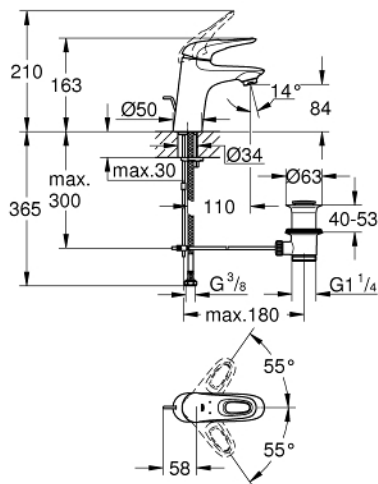

33 558 003 **EUROSTYLE BASIN MIXER 1/2"**
S-SIZE

PRODUCT DESCRIPTION

- Colour: chrome
- single hole installation
- loop metal lever
- GROHE SilkMove 35 mm ceramic cartridge
- adjustable flow rate limiter
- with temperature limiter
- GROHE LongLife finish
- GROHE EcoJoy - less water, perfect flow
- maximum flow rate (at 3 bar): 5 l/min
- GROHE FastFixation rapid installation system
- pop-up waste set 1 1/4"
- flexible connection hoses

33 558 003 **EUROSTYLE BASIN MIXER 1/2"**
S-SIZE

SPARE PARTS

- 1: Lever (Spare part-nr. 46938000)
 - 2: Cap (Spare part-nr. 46492000)
 - 3: Screw coupling (Spare part-nr. 46460000)
 - 4: Cartridge (Spare part-nr. 46374000)
 - 5: Pop-up rod (Spare part-nr. 46739000)
 - 6: Mousseur (Spare part-nr. 48159000)
 - 7: Shank mounting kit (Spare part-nr. 46671000)
 - 8: Waste set 1 1/4" (Spare part-nr. 28910000)
 - 8.1: Plug (Spare part-nr. 07182000)
 - 8.2: Eccentric rod (Spare part-nr. 07052000)
 - 9: Eccentric rod (Spare part-nr. 07341000)*
 - 10: Socket spanner (Spare part-nr. 19332000)*
 - 11: Mounting wrench (Spare part-nr. 19017000)*
- * Optional accessories