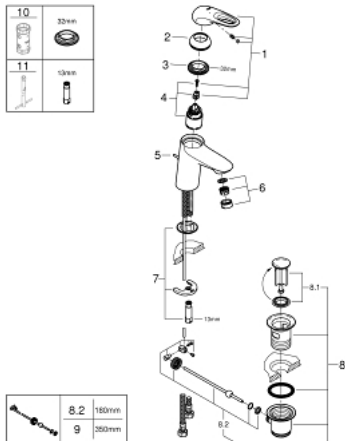

33 558 003 **EUROSTYLE BASIN MIXER 1/2"**
S-SIZE

PRODUCT DESCRIPTION

- Tyc: Chrome
- single hole installation
- loop metal lever
- GROHE SilkMove 35 mm ceramic cartridge
- adjustable flow rate limiter
- with temperature limiter
- GROHE LongLife finish
- GROHE EcoJoy - Less water, perfect flow
- maximum flow rate (at 3 bar): 5 l/min
- GROHE FastFixation rapid installation system
- pop-up waste set 1 1/4"
- flexible connection hoses

33 558 003 **EUROSTYLE BASIN MIXER 1/2"**
S-SIZE

SPARE PARTS

- 1: Lever (Spare part-nr. 46938000)
 - 2: Cap (Spare part-nr. 46492000)
 - 3: Screw coupling (Spare part-nr. 46460000)
 - 4: Cartridge (Spare part-nr. 46374000)
 - 5: Pop-up rod (Spare part-nr. 46739000)
 - 6: Mousseur (Spare part-nr. 48159000)
 - 7: Shank mounting kit (Spare part-nr. 46671000)
 - 8: Waste set 1 1/4" (Spare part-nr. 28910000)
 - 8.1: Plug (Spare part-nr. 07182000)
 - 8.2: Eccentric rod (Spare part-nr. 07052000)
 - 9: Eccentric rod (Spare part-nr. 07341000)*
 - 10: Socket spanner (Spare part-nr. 19332000)*
 - 11: Mounting wrench (Spare part-nr. 19017000)*
- * Optional accessories