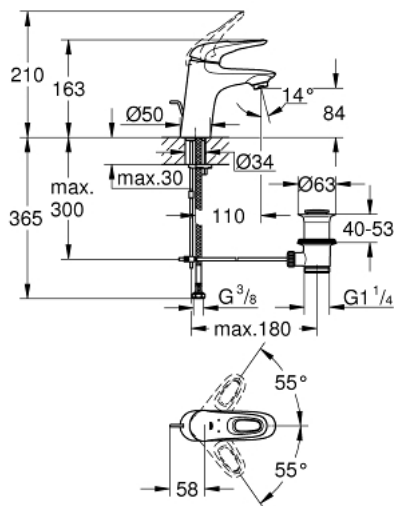

33 558 003 **EUROSTYLE BASIN MIXER 1/2"**
S-SIZE

PRODUCT DESCRIPTION

- Tyc: Chrome
- single hole installation
- loop metal lever
- GROHE SilkMove 35 mm ceramic cartridge
- adjustable flow rate limiter
- with temperature limiter
- GROHE LongLife finish
- GROHE EcoJoy - Less water, perfect flow
- maximum flow rate (at 3 bar): 5 l/min
- GROHE FastFixation rapid installation system
- pop-up waste set 1 1/4"
- flexible connection hoses

33 558 003 **EUROSTYLE BASIN MIXER 1/2"**
S-SIZE

SPARE PARTS

- 1: Lever (Spare part-nr. 46938000)
 - 2: Cap (Spare part-nr. 46492000)
 - 3: Screw coupling (Spare part-nr. 46460000)
 - 4: Cartridge (Spare part-nr. 46374000)
 - 5: Pop-up rod (Spare part-nr. 46739000)
 - 6: Mousseur (Spare part-nr. 48159000)
 - 7: Shank mounting kit (Spare part-nr. 46671000)
 - 8: Waste set 1 1/4" (Spare part-nr. 28910000)
 - 8.1: Plug (Spare part-nr. 07182000)
 - 8.2: Eccentric rod (Spare part-nr. 07052000)
 - 9: Eccentric rod (Spare part-nr. 07341000)*
 - 10: Socket spanner (Spare part-nr. 19332000)*
 - 11: Mounting wrench (Spare part-nr. 19017000)*
- * Optional accessories