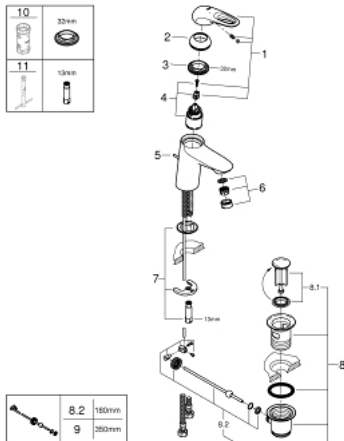

33 558 LS3 EUROSTYLE BASIN MIXER 1/2" S-SIZE

PRODUCT DESCRIPTION

- Colour: moon white/chrome
- single hole installation
- loop metal lever
- GROHE SilkMove 35 mm ceramic cartridge
- adjustable flow rate limiter
- with temperature limiter
- GROHE LongLife finish
- GROHE EcoJoy - less water, perfect flow
- maximum flow rate (at 3 bar): 5 l/min
- GROHE FastFixation rapid installation system
- pop-up waste set 1 1/4"
- flexible connection hoses

33 558 LS3 EUROSTYLE BASIN MIXER 1/2" S-SIZE

SPARE PARTS

- 1: Lever (Spare part-nr. 46938LS0)
 - 2: Cap (Spare part-nr. 46492000)
 - 3: Screw coupling (Spare part-nr. 46460000)
 - 4: Cartridge (Spare part-nr. 46374000)
 - 5: Pop-up rod (Spare part-nr. 46739000)
 - 6: Mousseur (Spare part-nr. 48159000)
 - 7: Shank mounting kit (Spare part-nr. 46671000)
 - 8: Waste set 1 1/4" (Spare part-nr. 28910000)
 - 8.1: Plug (Spare part-nr. 07182000)
 - 8.2: Eccentric rod (Spare part-nr. 07052000)
 - 9: Eccentric rod (Spare part-nr. 07341000)*
 - 10: Socket spanner (Spare part-nr. 19332000)*
 - 11: Mounting wrench (Spare part-nr. 19017000)*
- * Optional accessories