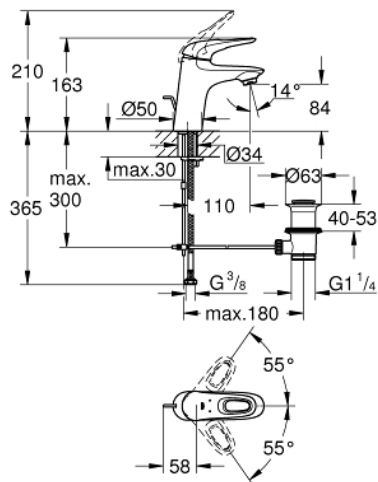

33 558 LS3 EUROSTYLE BASIN MIXER 1/2" S-SIZE

PRODUCT DESCRIPTION

- Colour: moon white/chrome
- single hole installation
- loop metal lever
- GROHE SilkMove 35 mm ceramic cartridge
- adjustable flow rate limiter
- with temperature limiter
- GROHE LongLife finish
- GROHE EcoJoy - less water, perfect flow
- maximum flow rate (at 3 bar): 5 l/min
- GROHE FastFixation rapid installation system
- pop-up waste set 1 1/4"
- flexible connection hoses

33 558 LS3 EUROSTYLE BASIN MIXER 1/2" S-SIZE

SPARE PARTS

- 1: Lever (Spare part-nr. 46938LS0)
 - 2: Cap (Spare part-nr. 46492000)
 - 3: Screw coupling (Spare part-nr. 46460000)
 - 4: Cartridge (Spare part-nr. 46374000)
 - 5: Pop-up rod (Spare part-nr. 46739000)
 - 6: Mousseur (Spare part-nr. 48159000)
 - 7: Shank mounting kit (Spare part-nr. 46671000)
 - 8: Waste set 1 1/4" (Spare part-nr. 28910000)
 - 8.1: Plug (Spare part-nr. 07182000)
 - 8.2: Eccentric rod (Spare part-nr. 07052000)
 - 9: Eccentric rod (Spare part-nr. 07341000)*
 - 10: Socket spanner (Spare part-nr. 19332000)*
 - 11: Mounting wrench (Spare part-nr. 19017000)*
- * Optional accessories