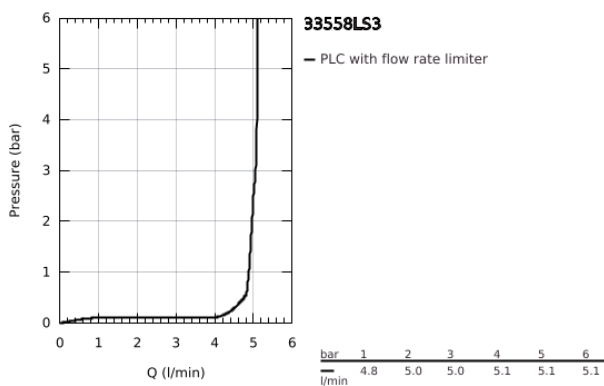

33 558 LS3 EUROSTYLE BASIN MIXER 1/2" S-SIZE

PRODUCT DESCRIPTION

- Colour: moon white/chrome
- single hole installation
- loop metal lever
- GROHE SilkMove 35 mm ceramic cartridge
- adjustable flow rate limiter
- with temperature limiter
- GROHE LongLife finish
- GROHE EcoJoy - less water, perfect flow
- maximum flow rate (at 3 bar): 5 l/min
- GROHE FastFixation rapid installation system
- pop-up waste set 1 1/4"
- flexible connection hoses

33 558 LS3 EUROSTYLE BASIN MIXER 1/2" S-SIZE

SPARE PARTS

- 1: Lever (Spare part-nr. 46938LS0)
 - 2: Cap (Spare part-nr. 46492000)
 - 3: Screw coupling (Spare part-nr. 46460000)
 - 4: Cartridge (Spare part-nr. 46374000)
 - 5: Pop-up rod (Spare part-nr. 46739000)
 - 6: Mousseur (Spare part-nr. 48159000)
 - 7: Shank mounting kit (Spare part-nr. 46671000)
 - 8: Waste set 1 1/4" (Spare part-nr. 28910000)
 - 8.1: Plug (Spare part-nr. 07182000)
 - 8.2: Eccentric rod (Spare part-nr. 07052000)
 - 9: Eccentric rod (Spare part-nr. 07341000)*
 - 10: Socket spanner (Spare part-nr. 19332000)*
 - 11: Mounting wrench (Spare part-nr. 19017000)*
- * Optional accessories