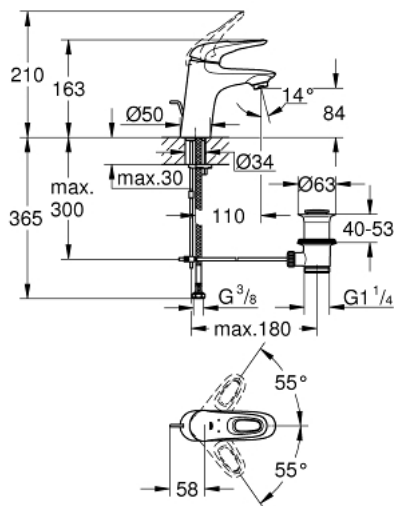

## 33 558 LS3 EUROSTYLE BASIN MIXER 1/2" S-SIZE

### PRODUCT DESCRIPTION

- Typ: moon white/chrome
- single hole installation
- loop metal lever
- GROHE SilkMove 35 mm ceramic cartridge
- adjustable flow rate limiter
- with temperature limiter
- GROHE LongLife finish
- GROHE EcoJoy - Less water, perfect flow
- maximum flow rate (at 3 bar): 5 l/min
- GROHE FastFixation rapid installation system
- pop-up waste set 1 1/4"
- flexible connection hoses

### SPARE PARTS

- 1: Lever (Spare part-nr. 46938LS0)
  - 2: Cap (Spare part-nr. 46492000)
  - 3: Screw coupling (Spare part-nr. 46460000)
  - 4: Cartridge (Spare part-nr. 46374000)
  - 5: Pop-up rod (Spare part-nr. 46739000)
  - 6: Mousseur (Spare part-nr. 48159000)
  - 7: Shank mounting kit (Spare part-nr. 46671000)
  - 8: Waste set 1 1/4" (Spare part-nr. 28910000)
  - 8.1: Plug (Spare part-nr. 07182000)
  - 8.2: Eccentric rod (Spare part-nr. 07052000)
  - 9: Eccentric rod (Spare part-nr. 07341000)\*
  - 10: Socket spanner (Spare part-nr. 19332000)\*
  - 11: Mounting wrench (Spare part-nr. 19017000)\*
- \* Optional accessories