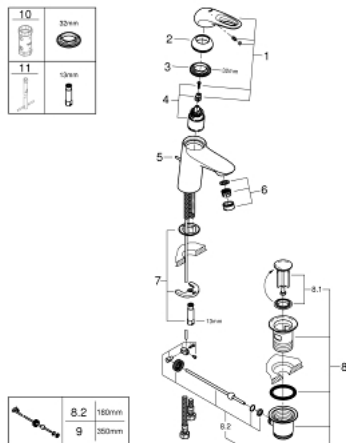

## 33 558 LS3 EUROSTYLE BASIN MIXER 1/2" S-SIZE

### PRODUCT DESCRIPTION

- Typ: moon white/chrome
- single hole installation
- loop metal lever
- GROHE SilkMove 35 mm ceramic cartridge
- adjustable flow rate limiter
- with temperature limiter
- GROHE LongLife finish
- GROHE EcoJoy - Less water, perfect flow
- maximum flow rate (at 3 bar): 5 l/min
- GROHE FastFixation rapid installation system
- pop-up waste set 1 1/4"
- flexible connection hoses

### SPARE PARTS

- 1: Lever (Spare part-nr. 46938LS0)
  - 2: Cap (Spare part-nr. 46492000)
  - 3: Screw coupling (Spare part-nr. 46460000)
  - 4: Cartridge (Spare part-nr. 46374000)
  - 5: Pop-up rod (Spare part-nr. 46739000)
  - 6: Mousseur (Spare part-nr. 48159000)
  - 7: Shank mounting kit (Spare part-nr. 46671000)
  - 8: Waste set 1 1/4" (Spare part-nr. 28910000)
  - 8.1: Plug (Spare part-nr. 07182000)
  - 8.2: Eccentric rod (Spare part-nr. 07052000)
  - 9: Eccentric rod (Spare part-nr. 07341000)\*
  - 10: Socket spanner (Spare part-nr. 19332000)\*
  - 11: Mounting wrench (Spare part-nr. 19017000)\*
- \* Optional accessories