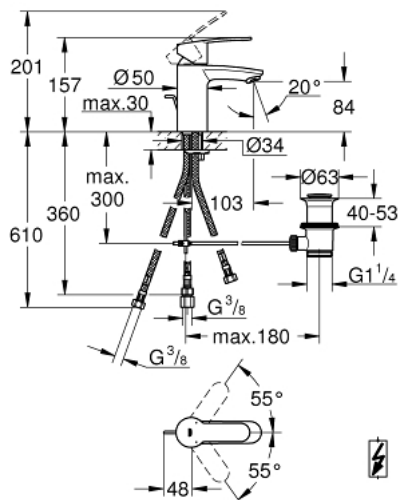

33 561 002 **EUROSTYLE COSMOPOLITAN BASIN MIXER 1/2"**  
**S-SIZE**

**PRODUCT DESCRIPTION**

- Tyc: Chrome
- single hole installation
- metal lever
- GROHE SilkMove 35 mm ceramic cartridge
- adjustable flow rate limiter
- adjustable minimum flow rate 2.5 l/min
- GROHE LongLife finish
- GROHE FastFixation installation system with centering support
- flow straightener
- pop-up waste set 1 1/4"
- flexible connection hoses
- for open water heater
- optional temperature limiter ref. no. 46 375
- noise classification I in accordance with DIN 4109

33 561 002 **EUROSTYLE COSMOPOLITAN BASIN MIXER 1/2"**  
**S-SIZE**

**SPARE PARTS**

- 1: Lever (Spare part-nr. 46748000)
  - 2: Cap (Spare part-nr. 46492000)
  - 3: Screw coupling (Spare part-nr. 46460000)
  - 4: Cartridge (Spare part-nr. 46558000)
  - 5: Pop-up rod (Spare part-nr. 46739000)
  - 6: Flow straightener (Spare part-nr. 46162000)
  - 7: Shank mounting kit (Spare part-nr. 46671000)
  - 8: Waste set 1 1/4" (Spare part-nr. 28910000)
  - 8.1: Plug (Spare part-nr. 07182000)
  - 8.2: Eccentric rod (Spare part-nr. 07052000)
  - 9: Temperature limiter (Spare part-nr. 46375000)\*
  - 10: Socket spanner (Spare part-nr. 19332000)
  - 11: Mounting wrench (Spare part-nr. 19017000)\*
- \* Optional accessories