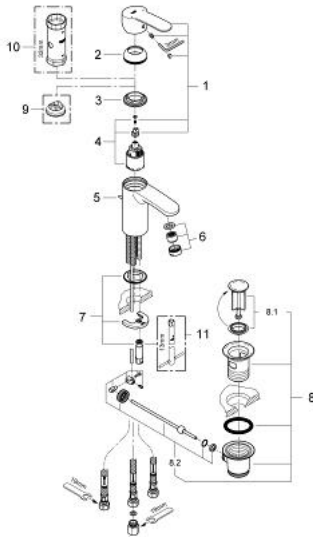

33 561 002 **EUROSTYLE COSMOPOLITAN BASIN MIXER 1/2"**  
**S-SIZE**

**PRODUCT DESCRIPTION**

- Tyc: Chrome
- single hole installation
- metal lever
- GROHE SilkMove 35 mm ceramic cartridge
- adjustable flow rate limiter
- adjustable minimum flow rate 2.5 l/min
- GROHE LongLife finish
- GROHE FastFixation installation system with centering support
- flow straightener
- pop-up waste set 1 1/4"
- flexible connection hoses
- for open water heater
- optional temperature limiter ref. no. 46 375
- noise classification I in accordance with DIN 4109

33 561 002 **EUROSTYLE COSMOPOLITAN BASIN MIXER 1/2"**  
**S-SIZE**

**SPARE PARTS**

- 1: Lever (Spare part-nr. 46748000)
  - 2: Cap (Spare part-nr. 46492000)
  - 3: Screw coupling (Spare part-nr. 46460000)
  - 4: Cartridge (Spare part-nr. 46558000)
  - 5: Pop-up rod (Spare part-nr. 46739000)
  - 6: Flow straightener (Spare part-nr. 46162000)
  - 7: Shank mounting kit (Spare part-nr. 46671000)
  - 8: Waste set 1 1/4" (Spare part-nr. 28910000)
  - 8.1: Plug (Spare part-nr. 07182000)
  - 8.2: Eccentric rod (Spare part-nr. 07052000)
  - 9: Temperature limiter (Spare part-nr. 46375000)\*
  - 10: Socket spanner (Spare part-nr. 19332000)
  - 11: Mounting wrench (Spare part-nr. 19017000)\*
- \* Optional accessories