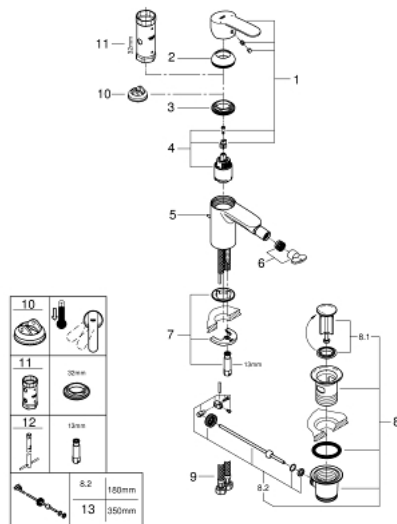

33 565 002 EUROSTYLE COSMOPOLITAN SINGLE-LEVER BIDET MIXER 1/2" S-SIZE

PRODUCT DESCRIPTION

- Colour: chrome
- single hole installation
- metal lever
- GROHE SilkMove 35 mm ceramic cartridge
- adjustable flow rate limiter
- adjustable minimum flow rate 2.5 l/min
- GROHE LongLife finish
- GROHE EcoJoy - less water, perfect flow
- maximum flow rate (at 3 bar): 5 l/min
- GROHE FastFixation installation system with centering support
- ball-joint mousseur
- pop-up waste set 1 1/4"
- flexible connection hoses
- min. recommended pressure 1.0 bar
- optional temperature limiter ref. no. 46 375

33 565 002 EUROSTYLE COSMOPOLITAN SINGLE-LEVER BIDET MIXER 1/2" S-SIZE

SPARE PARTS

- 1: Lever (Spare part-nr. 46748000)
 - 2: Cap (Spare part-nr. 46492000)
 - 3: Screw coupling (Spare part-nr. 46460000)
 - 4: Cartridge (Spare part-nr. 46374000)
 - 5: Pop-up rod (Spare part-nr. 46739000)
 - 6: Mousseur (Spare part-nr. 13998000)
 - 7: Shank mounting kit (Spare part-nr. 46671000)
 - 8: Waste set 1 1/4" (Spare part-nr. 28910000)
 - 8.1: Plug (Spare part-nr. 07182000)
 - 8.2: Eccentric rod (Spare part-nr. 07052000)
 - 9: Connection hose (Spare part-nr. 46255000)
 - 10: Temperature limiter (Spare part-nr. 46375000)*
 - 11: Socket spanner (Spare part-nr. 19332000)*
 - 12: Mounting wrench (Spare part-nr. 19017000)*
 - 13: Eccentric rod (Spare part-nr. 07341000)*
- * Optional accessories