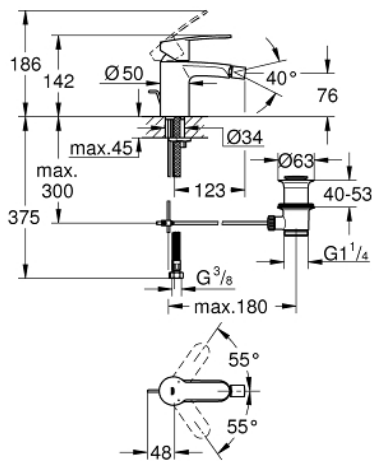

33 565 002 EUROSTYLE COSMOPOLITAN SINGLE-LEVER BIDET MIXER 1/2" S-SIZE

PRODUCT DESCRIPTION

- Colour: chrome
- single hole installation
- metal lever
- GROHE SilkMove 35 mm ceramic cartridge
- adjustable flow rate limiter
- adjustable minimum flow rate 2.5 l/min
- GROHE LongLife finish
- GROHE EcoJoy - less water, perfect flow
- maximum flow rate (at 3 bar): 5 l/min
- GROHE FastFixation installation system with centering support
- ball-joint mousseur
- pop-up waste set 1 1/4"
- flexible connection hoses
- min. recommended pressure 1.0 bar
- optional temperature limiter ref. no. 46 375

33 565 002 EUROSTYLE COSMOPOLITAN SINGLE-LEVER BIDET MIXER 1/2" S-SIZE

SPARE PARTS

- 1: Lever (Spare part-nr. 46748000)
 - 2: Cap (Spare part-nr. 46492000)
 - 3: Screw coupling (Spare part-nr. 46460000)
 - 4: Cartridge (Spare part-nr. 46374000)
 - 5: Pop-up rod (Spare part-nr. 46739000)
 - 6: Mousseur (Spare part-nr. 13998000)
 - 7: Shank mounting kit (Spare part-nr. 46671000)
 - 8: Waste set 1 1/4" (Spare part-nr. 28910000)
 - 8.1: Plug (Spare part-nr. 07182000)
 - 8.2: Eccentric rod (Spare part-nr. 07052000)
 - 9: Connection hose (Spare part-nr. 46255000)
 - 10: Temperature limiter (Spare part-nr. 46375000)*
 - 11: Socket spanner (Spare part-nr. 19332000)*
 - 12: Mounting wrench (Spare part-nr. 19017000)*
 - 13: Eccentric rod (Spare part-nr. 07341000)*
- * Optional accessories