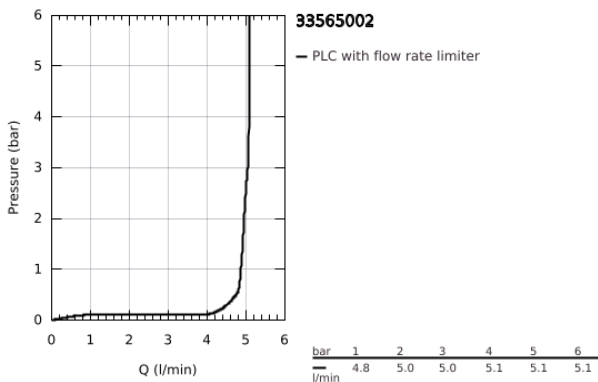

33 565 002 EUROSTYLE COSMOPOLITAN SINGLE-LEVER BIDET MIXER 1/2" S-SIZE

PRODUCT DESCRIPTION

- Colour: chrome
- single hole installation
- metal lever
- GROHE SilkMove 35 mm ceramic cartridge
- adjustable flow rate limiter
- adjustable minimum flow rate 2.5 l/min
- GROHE LongLife finish
- GROHE EcoJoy - less water, perfect flow
- maximum flow rate (at 3 bar): 5 l/min
- GROHE FastFixation installation system with centering support
- ball-joint mousseur
- pop-up waste set 1 1/4"
- flexible connection hoses
- min. recommended pressure 1.0 bar
- optional temperature limiter ref. no. 46 375

33 565 002 EUROSTYLE COSMOPOLITAN SINGLE-LEVER BIDET MIXER 1/2" S-SIZE

SPARE PARTS

- 1: Lever (Spare part-nr. 46748000)
 - 2: Cap (Spare part-nr. 46492000)
 - 3: Screw coupling (Spare part-nr. 46460000)
 - 4: Cartridge (Spare part-nr. 46374000)
 - 5: Pop-up rod (Spare part-nr. 46739000)
 - 6: Mousseur (Spare part-nr. 13998000)
 - 7: Shank mounting kit (Spare part-nr. 46671000)
 - 8: Waste set 1 1/4" (Spare part-nr. 28910000)
 - 8.1: Plug (Spare part-nr. 07182000)
 - 8.2: Eccentric rod (Spare part-nr. 07052000)
 - 9: Connection hose (Spare part-nr. 46255000)
 - 10: Temperature limiter (Spare part-nr. 46375000)*
 - 11: Socket spanner (Spare part-nr. 19332000)*
 - 12: Mounting wrench (Spare part-nr. 19017000)*
 - 13: Eccentric rod (Spare part-nr. 07341000)*
- * Optional accessories