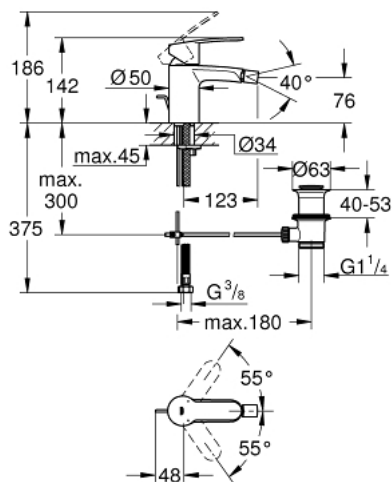

33 565 002 EUROSTYLE COSMOPOLITAN SINGLE-LEVER BIDET MIXER 1/2" S-SIZE

PRODUCT DESCRIPTION

- Tyc: Chrome
- single hole installation
- metal lever
- GROHE SilkMove 35 mm ceramic cartridge
- adjustable flow rate limiter
- adjustable minimum flow rate 2.5 l/min
- GROHE LongLife finish
- GROHE EcoJoy - Less water, perfect flow
- maximum flow rate (at 3 bar): 5 l/min
- GROHE FastFixation installation system with centering support
- ball-joint mousseur
- pop-up waste set 1 1/4"
- flexible connection hoses
- min. recommended pressure 1.0 bar
- optional temperature limiter ref. no. 46 375

33 565 002 EUROSTYLE COSMOPOLITAN SINGLE-LEVER BIDET MIXER 1/2" S-SIZE

SPARE PARTS

- 1: Lever (Spare part-nr. 46748000)
 - 2: Cap (Spare part-nr. 46492000)
 - 3: Screw coupling (Spare part-nr. 46460000)
 - 4: Cartridge (Spare part-nr. 46374000)
 - 5: Pop-up rod (Spare part-nr. 46739000)
 - 6: Mousseur (Spare part-nr. 13998000)
 - 7: Shank mounting kit (Spare part-nr. 46671000)
 - 8: Waste set 1 1/4" (Spare part-nr. 28910000)
 - 8.1: Plug (Spare part-nr. 07182000)
 - 8.2: Eccentric rod (Spare part-nr. 07052000)
 - 9: Connection hose (Spare part-nr. 46255000)
 - 10: Temperature limiter (Spare part-nr. 46375000)*
 - 11: Socket spanner (Spare part-nr. 19332000)*
 - 12: Mounting wrench (Spare part-nr. 19017000)*
 - 13: Eccentric rod (Spare part-nr. 07341000)*
- * Optional accessories