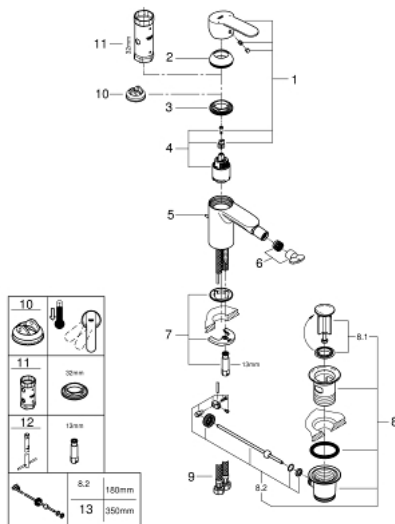

33 565 002 EUROSTYLE COSMOPOLITAN SINGLE-LEVER BIDET MIXER 1/2" S-SIZE

PRODUCT DESCRIPTION

- Tyc: Chrome
- single hole installation
- metal lever
- GROHE SilkMove 35 mm ceramic cartridge
- adjustable flow rate limiter
- adjustable minimum flow rate 2.5 l/min
- GROHE LongLife finish
- GROHE EcoJoy - Less water, perfect flow
- maximum flow rate (at 3 bar): 5 l/min
- GROHE FastFixation installation system with centering support
- ball-joint mousseur
- pop-up waste set 1 1/4"
- flexible connection hoses
- min. recommended pressure 1.0 bar
- optional temperature limiter ref. no. 46 375

33 565 002 EUROSTYLE COSMOPOLITAN SINGLE-LEVER BIDET MIXER 1/2" S-SIZE

SPARE PARTS

- 1: Lever (Spare part-nr. 46748000)
 - 2: Cap (Spare part-nr. 46492000)
 - 3: Screw coupling (Spare part-nr. 46460000)
 - 4: Cartridge (Spare part-nr. 46374000)
 - 5: Pop-up rod (Spare part-nr. 46739000)
 - 6: Mousseur (Spare part-nr. 13998000)
 - 7: Shank mounting kit (Spare part-nr. 46671000)
 - 8: Waste set 1 1/4" (Spare part-nr. 28910000)
 - 8.1: Plug (Spare part-nr. 07182000)
 - 8.2: Eccentric rod (Spare part-nr. 07052000)
 - 9: Connection hose (Spare part-nr. 46255000)
 - 10: Temperature limiter (Spare part-nr. 46375000)*
 - 11: Socket spanner (Spare part-nr. 19332000)*
 - 12: Mounting wrench (Spare part-nr. 19017000)*
 - 13: Eccentric rod (Spare part-nr. 07341000)*
- * Optional accessories