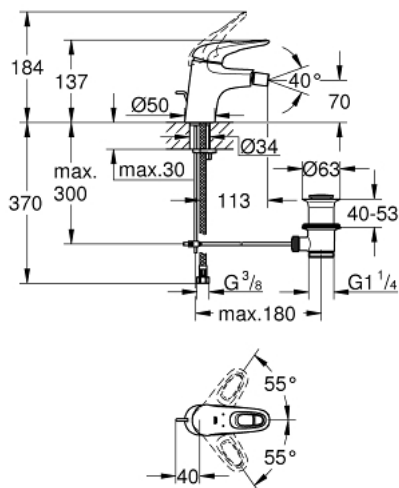

33 565 003 EUROSTYLE SINGLE-LEVER BIDET MIXER 1/2" S-SIZE

PRODUCT DESCRIPTION

- Tyc: Chrome
- single hole installation
- loop metal lever
- GROHE SilkMove 35 mm ceramic cartridge
- adjustable flow rate limiter
- with temperature limiter
- GROHE LongLife finish
- GROHE EcoJoy - Less water, perfect flow
- maximum flow rate (at 3 bar): 5 l/min
- GROHE FastFixation rapid installation system
- with ball joint
- pop-up waste set 1 1/4"
- flexible connection hoses

33 565 003 EUROSTYLE SINGLE-LEVER BIDET MIXER 1/2" S-SIZE

SPARE PARTS

- 1: Lever (Spare part-nr. 46938000)
- 2: Cap (Spare part-nr. 46492000)
- 3: Screw coupling (Spare part-nr. 46460000)
- 4: Cartridge (Spare part-nr. 46374000)
- 5: Pop-up rod (Spare part-nr. 46739000)
- 6: Mousseur (Spare part-nr. 13998000)
- 7: Shank mounting kit (Spare part-nr. 46671000)
- 8: Waste set 1 1/4" (Spare part-nr. 28910000)
- 8.1: Plug (Spare part-nr. 07182000)
- 8.2: Eccentric rod (Spare part-nr. 07052000)
- 9: Eccentric rod (Spare part-nr. 07341000)*
- 10: Socket spanner (Spare part-nr. 19332000)*
- 11: Mounting wrench (Spare part-nr. 19017000)*