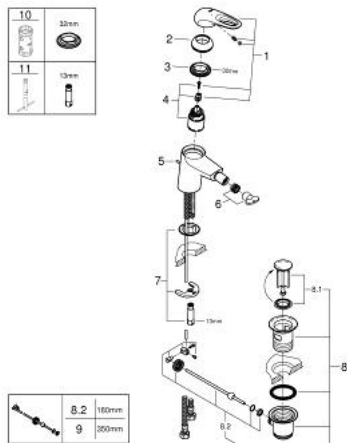

33 565 003 EUROSTYLE SINGLE-LEVER BIDET MIXER 1/2" S-SIZE

PRODUCT DESCRIPTION

- Tyc: Chrome
- single hole installation
- loop metal lever
- GROHE SilkMove 35 mm ceramic cartridge
- adjustable flow rate limiter
- with temperature limiter
- GROHE LongLife finish
- GROHE EcoJoy - Less water, perfect flow
- maximum flow rate (at 3 bar): 5 l/min
- GROHE FastFixation rapid installation system
- with ball joint
- pop-up waste set 1 1/4"
- flexible connection hoses

33 565 003 EUROSTYLE SINGLE-LEVER BIDET MIXER 1/2" S-SIZE

SPARE PARTS

- 1: Lever (Spare part-nr. 46938000)
- 2: Cap (Spare part-nr. 46492000)
- 3: Screw coupling (Spare part-nr. 46460000)
- 4: Cartridge (Spare part-nr. 46374000)
- 5: Pop-up rod (Spare part-nr. 46739000)
- 6: Mousseur (Spare part-nr. 13998000)
- 7: Shank mounting kit (Spare part-nr. 46671000)
- 8: Waste set 1 1/4" (Spare part-nr. 28910000)
- 8.1: Plug (Spare part-nr. 07182000)
- 8.2: Eccentric rod (Spare part-nr. 07052000)
- 9: Eccentric rod (Spare part-nr. 07341000)*
- 10: Socket spanner (Spare part-nr. 19332000)*
- 11: Mounting wrench (Spare part-nr. 19017000)*