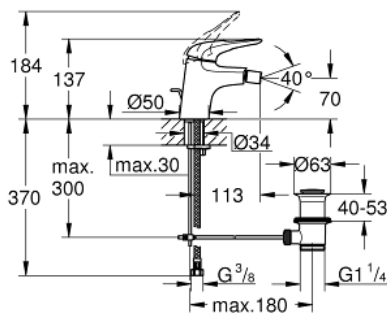

33 565 LS3 EUROSTYLE SINGLE-LEVER BIDET MIXER 1/2" S-SIZE

PRODUCT DESCRIPTION

- Colour: moon white/chrome
- single hole installation
- loop metal lever
- GROHE SilkMove 35 mm ceramic cartridge
- adjustable flow rate limiter
- with temperature limiter
- GROHE LongLife finish
- GROHE EcoJoy - less water, perfect flow
- maximum flow rate (at 3 bar): 5 l/min
- GROHE FastFixation rapid installation system
- with ball joint
- pop-up waste set 1 1/4"
- flexible connection hoses

33 565 LS3 EUROSTYLE SINGLE-LEVER BIDET MIXER 1/2" S-SIZE

SPARE PARTS

- 1: Lever (Spare part-nr. 46938LS0)
- 2: Cap (Spare part-nr. 46492000)
- 3: Screw coupling (Spare part-nr. 46460000)
- 4: Cartridge (Spare part-nr. 46374000)
- 5: Pop-up rod (Spare part-nr. 46739000)
- 6: Mousseur (Spare part-nr. 13998000)
- 7: Shank mounting kit (Spare part-nr. 46671000)
- 8: Waste set 1 1/4" (Spare part-nr. 28910000)
- 8.1: Plug (Spare part-nr. 07182000)
- 8.2: Eccentric rod (Spare part-nr. 07052000)
- 9: Eccentric rod (Spare part-nr. 07341000)*
- 10: Socket spanner (Spare part-nr. 19332000)*
- 11: Mounting wrench (Spare part-nr. 19017000)*