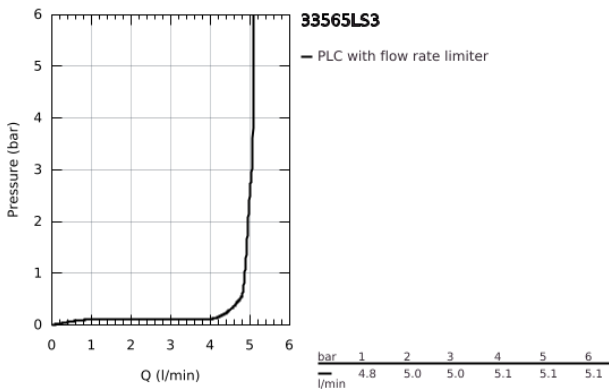

33 565 LS3 EUROSTYLE SINGLE-LEVER BIDET MIXER 1/2" S-SIZE

PRODUCT DESCRIPTION

- Colour: moon white/chrome
- single hole installation
- loop metal lever
- GROHE SilkMove 35 mm ceramic cartridge
- adjustable flow rate limiter
- with temperature limiter
- GROHE LongLife finish
- GROHE EcoJoy - less water, perfect flow
- maximum flow rate (at 3 bar): 5 l/min
- GROHE FastFixation rapid installation system
- with ball joint
- pop-up waste set 1 1/4"
- flexible connection hoses

33 565 LS3 EUROSTYLE SINGLE-LEVER BIDET MIXER 1/2" S-SIZE

SPARE PARTS

- 1: Lever (Spare part-nr. 46938LS0)
- 2: Cap (Spare part-nr. 46492000)
- 3: Screw coupling (Spare part-nr. 46460000)
- 4: Cartridge (Spare part-nr. 46374000)
- 5: Pop-up rod (Spare part-nr. 46739000)
- 6: Mousseur (Spare part-nr. 13998000)
- 7: Shank mounting kit (Spare part-nr. 46671000)
- 8: Waste set 1 1/4" (Spare part-nr. 28910000)
- 8.1: Plug (Spare part-nr. 07182000)
- 8.2: Eccentric rod (Spare part-nr. 07052000)
- 9: Eccentric rod (Spare part-nr. 07341000)*
- 10: Socket spanner (Spare part-nr. 19332000)*
- 11: Mounting wrench (Spare part-nr. 19017000)*