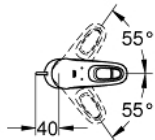

33 565 LS3 EUROSTYLE SINGLE-LEVER BIDET MIXER 1/2" S-SIZE

PRODUCT DESCRIPTION

- Colour: moon white/chrome
- single hole installation
- loop metal lever
- GROHE SilkMove 35 mm ceramic cartridge
- adjustable flow rate limiter
- with temperature limiter
- GROHE LongLife finish
- GROHE EcoJoy - less water, perfect flow
- maximum flow rate (at 3 bar): 5 l/min
- GROHE FastFixation rapid installation system
- with ball joint
- pop-up waste set 1 1/4"
- flexible connection hoses

33 565 LS3 EUROSTYLE SINGLE-LEVER BIDET MIXER 1/2" S-SIZE

SPARE PARTS

- 1: Lever (Spare part-nr. 46938LS0)
- 2: Cap (Spare part-nr. 46492000)
- 3: Screw coupling (Spare part-nr. 46460000)
- 4: Cartridge (Spare part-nr. 46374000)
- 5: Pop-up rod (Spare part-nr. 46739000)
- 6: Mousseur (Spare part-nr. 13998000)
- 7: Shank mounting kit (Spare part-nr. 46671000)
- 8: Waste set 1 1/4" (Spare part-nr. 28910000)
- 8.1: Plug (Spare part-nr. 07182000)
- 8.2: Eccentric rod (Spare part-nr. 07052000)
- 9: Eccentric rod (Spare part-nr. 07341000)*
- 10: Socket spanner (Spare part-nr. 19332000)*
- 11: Mounting wrench (Spare part-nr. 19017000)*