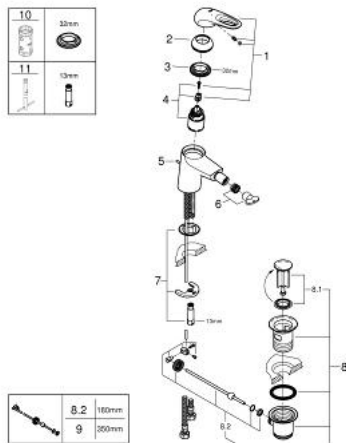

33 565 LS3 EUROSTYLE SINGLE-LEVER BIDET MIXER 1/2" S-SIZE

PRODUCT DESCRIPTION

- Colour: moon white/chrome
- single hole installation
- loop metal lever
- GROHE SilkMove 35 mm ceramic cartridge
- adjustable flow rate limiter
- with temperature limiter
- GROHE LongLife finish
- GROHE EcoJoy - less water, perfect flow
- maximum flow rate (at 3 bar): 5 l/min
- GROHE FastFixation rapid installation system
- with ball joint
- pop-up waste set 1 1/4"
- flexible connection hoses

33 565 LS3 EUROSTYLE SINGLE-LEVER BIDET MIXER 1/2" S-SIZE

SPARE PARTS

- 1: Lever (Spare part-nr. 46938LS0)
- 2: Cap (Spare part-nr. 46492000)
- 3: Screw coupling (Spare part-nr. 46460000)
- 4: Cartridge (Spare part-nr. 46374000)
- 5: Pop-up rod (Spare part-nr. 46739000)
- 6: Mousseur (Spare part-nr. 13998000)
- 7: Shank mounting kit (Spare part-nr. 46671000)
- 8: Waste set 1 1/4" (Spare part-nr. 28910000)
- 8.1: Plug (Spare part-nr. 07182000)
- 8.2: Eccentric rod (Spare part-nr. 07052000)
- 9: Eccentric rod (Spare part-nr. 07341000)*
- 10: Socket spanner (Spare part-nr. 19332000)*
- 11: Mounting wrench (Spare part-nr. 19017000)*