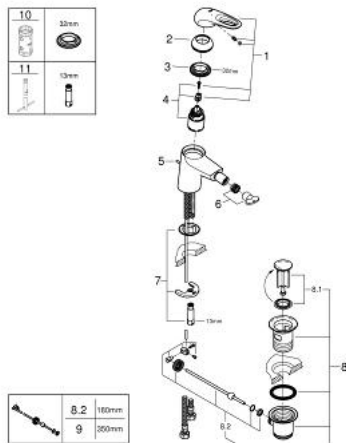

33 565 LS3 EUROSTYLE SINGLE-LEVER BIDET MIXER 1/2" S-SIZE

PRODUCT DESCRIPTION

- Typ: moon white/chrome
- single hole installation
- loop metal lever
- GROHE SilkMove 35 mm ceramic cartridge
- adjustable flow rate limiter
- with temperature limiter
- GROHE LongLife finish
- GROHE EcoJoy - Less water, perfect flow
- maximum flow rate (at 3 bar): 5 l/min
- GROHE FastFixation rapid installation system
- with ball joint
- pop-up waste set 1 1/4"
- flexible connection hoses

33 565 LS3 EUROSTYLE SINGLE-LEVER BIDET MIXER 1/2" S-SIZE

SPARE PARTS

- 1: Lever (Spare part-nr. 46938LS0)
- 2: Cap (Spare part-nr. 46492000)
- 3: Screw coupling (Spare part-nr. 46460000)
- 4: Cartridge (Spare part-nr. 46374000)
- 5: Pop-up rod (Spare part-nr. 46739000)
- 6: Mousseur (Spare part-nr. 13998000)
- 7: Shank mounting kit (Spare part-nr. 46671000)
- 8: Waste set 1 1/4" (Spare part-nr. 28910000)
- 8.1: Plug (Spare part-nr. 07182000)
- 8.2: Eccentric rod (Spare part-nr. 07052000)
- 9: Eccentric rod (Spare part-nr. 07341000)*
- 10: Socket spanner (Spare part-nr. 19332000)*
- 11: Mounting wrench (Spare part-nr. 19017000)*