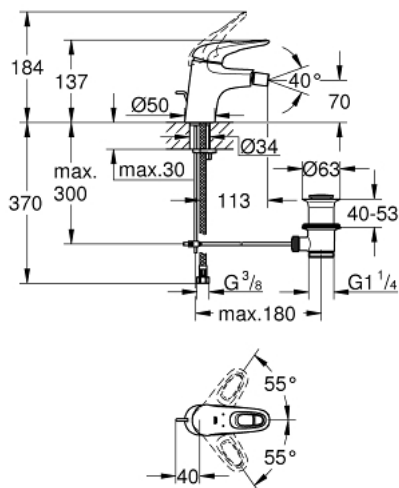

33 565 LS3 EUROSTYLE SINGLE-LEVER BIDET MIXER 1/2" S-SIZE

PRODUCT DESCRIPTION

- Typ: moon white/chrome
- single hole installation
- loop metal lever
- GROHE SilkMove 35 mm ceramic cartridge
- adjustable flow rate limiter
- with temperature limiter
- GROHE LongLife finish
- GROHE EcoJoy - Less water, perfect flow
- maximum flow rate (at 3 bar): 5 l/min
- GROHE FastFixation rapid installation system
- with ball joint
- pop-up waste set 1 1/4"
- flexible connection hoses

33 565 LS3 EUROSTYLE SINGLE-LEVER BIDET MIXER 1/2" S-SIZE

SPARE PARTS

- 1: Lever (Spare part-nr. 46938LS0)
- 2: Cap (Spare part-nr. 46492000)
- 3: Screw coupling (Spare part-nr. 46460000)
- 4: Cartridge (Spare part-nr. 46374000)
- 5: Pop-up rod (Spare part-nr. 46739000)
- 6: Mousseur (Spare part-nr. 13998000)
- 7: Shank mounting kit (Spare part-nr. 46671000)
- 8: Waste set 1 1/4" (Spare part-nr. 28910000)
- 8.1: Plug (Spare part-nr. 07182000)
- 8.2: Eccentric rod (Spare part-nr. 07052000)
- 9: Eccentric rod (Spare part-nr. 07341000)*
- 10: Socket spanner (Spare part-nr. 19332000)*
- 11: Mounting wrench (Spare part-nr. 19017000)*