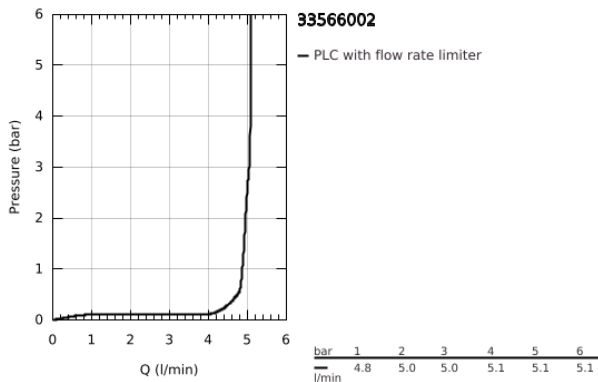

33 566 002 **EUROSTYLE COSMOPOLITAN SINGLE-LEVER BIDET MIXER 1/2" S-SIZE**

**PRODUCT DESCRIPTION**

- Colour: chrome
- single hole installation
- metal lever
- GROHE SilkMove 35 mm ceramic cartridge
- adjustable flow rate limiter
- adjustable minimum flow rate 2.5 l/min
- GROHE LongLife finish
- GROHE EcoJoy - less water, perfect flow
- maximum flow rate (at 3 bar): 5 l/min
- GROHE FastFixation installation system with centering support
- ball-joint mousseur
- retractable chain
- flexible connection hoses
- optional temperature limiter ref. no. 46 375
- noise classification I in accordance with DIN 4109

## 33 566 002 EUROSTYLE COSMOPOLITAN SINGLE-LEVER BIDET MIXER 1/2" S-SIZE