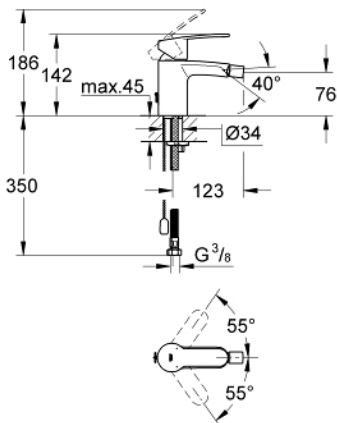

33 566 002 **EUROSTYLE COSMOPOLITAN SINGLE-LEVER BIDET MIXER 1/2" S-SIZE**

**PRODUCT DESCRIPTION**

- Colour: chrome
- single hole installation
- metal lever
- GROHE SilkMove 35 mm ceramic cartridge
- adjustable flow rate limiter
- adjustable minimum flow rate 2.5 l/min
- GROHE LongLife finish
- GROHE EcoJoy - less water, perfect flow
- maximum flow rate (at 3 bar): 5 l/min
- GROHE FastFixation installation system with centering support
- ball-joint mousseur
- retractable chain
- flexible connection hoses
- optional temperature limiter ref. no. 46 375
- noise classification I in accordance with DIN 4109

## 33 566 002 EUROSTYLE COSMOPOLITAN SINGLE-LEVER BIDET MIXER 1/2" S-SIZE

### SPARE PARTS

- 1: Lever (Spare part-nr. 46748000)
- 2: Cap (Spare part-nr. 46492000)
- 3: Screw coupling (Spare part-nr. 46460000)
- 4: Cartridge (Spare part-nr. 46374000)
- 5: Chain support (Spare part-nr. 06815000)
- 6: Mousseur (Spare part-nr. 13998000)
- 7: Shank mounting kit (Spare part-nr. 46671000)
- 8: Temperature limiter (Spare part-nr. 46375000)\*
- 9: Socket spanner (Spare part-nr. 19332000)\*
- 10: Mounting wrench (Spare part-nr. 19017000)\*