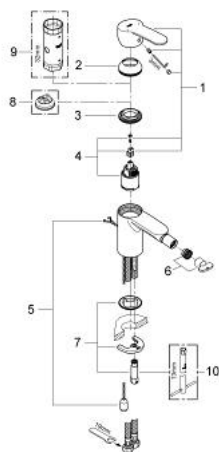

33 566 002 **EUROSTYLE COSMOPOLITAN SINGLE-LEVER BIDET MIXER 1/2" S-SIZE**

**PRODUCT DESCRIPTION**

- Colour: chrome
- single hole installation
- metal lever
- GROHE SilkMove 35 mm ceramic cartridge
- adjustable flow rate limiter
- adjustable minimum flow rate 2.5 l/min
- GROHE LongLife finish
- GROHE EcoJoy - less water, perfect flow
- maximum flow rate (at 3 bar): 5 l/min
- GROHE FastFixation installation system with centering support
- ball-joint mousseur
- retractable chain
- flexible connection hoses
- optional temperature limiter ref. no. 46 375
- noise classification I in accordance with DIN 4109

## 33 566 002 EUROSTYLE COSMOPOLITAN SINGLE-LEVER BIDET MIXER 1/2" S-SIZE

### SPARE PARTS

- 1: Lever (Spare part-nr. 46748000)
- 2: Cap (Spare part-nr. 46492000)
- 3: Screw coupling (Spare part-nr. 46460000)
- 4: Cartridge (Spare part-nr. 46374000)
- 5: Chain support (Spare part-nr. 06815000)
- 6: Mousseur (Spare part-nr. 13998000)
- 7: Shank mounting kit (Spare part-nr. 46671000)
- 8: Temperature limiter (Spare part-nr. 46375000)\*
- 9: Socket spanner (Spare part-nr. 19332000)\*
- 10: Mounting wrench (Spare part-nr. 19017000)\*