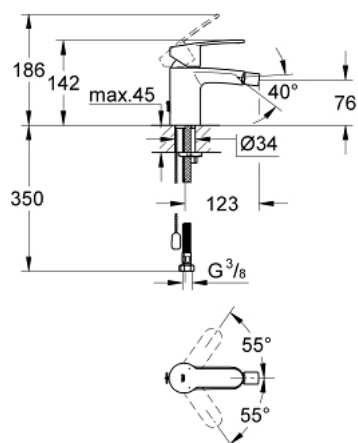

33 566 002 EUROSTYLE COSMOPOLITAN SINGLE-LEVER BIDET MIXER 1/2" S-SIZE

PRODUCT DESCRIPTION

- Tyc: Chrome
- single hole installation
- metal lever
- GROHE SilkMove 35 mm ceramic cartridge
- adjustable flow rate limiter
- adjustable minimum flow rate 2.5 l/min
- GROHE LongLife finish
- GROHE EcoJoy - Less water, perfect flow
- maximum flow rate (at 3 bar): 5 l/min
- GROHE FastFixation installation system with centering support
- ball-joint mousseur
- retractable chain
- flexible connection hoses
- optional temperature limiter ref. no. 46 375
- noise classification I in accordance with DIN 4109

33 566 002 EUROSTYLE COSMOPOLITAN SINGLE-LEVER BIDET MIXER 1/2" S-SIZE

SPARE PARTS

- 1: Lever (Spare part-nr. 46748000)
- 2: Cap (Spare part-nr. 46492000)
- 3: Screw coupling (Spare part-nr. 46460000)
- 4: Cartridge (Spare part-nr. 46374000)
- 5: Chain (Spare part-nr. 06815000)
- 6: Mousseur (Spare part-nr. 13998000)
- 7: Shank mounting kit (Spare part-nr. 46671000)
- 8: Temperature limiter (Spare part-nr. 46375000)*
- 9: Socket spanner (Spare part-nr. 19332000)*
- 10: Mounting wrench (Spare part-nr. 19017000)*