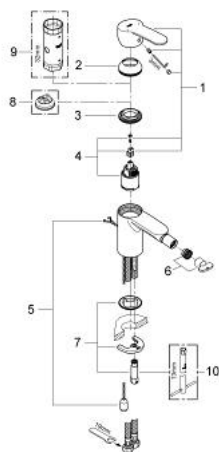

33 566 002 EUROSTYLE COSMOPOLITAN SINGLE-LEVER BIDET MIXER 1/2" S-SIZE

PRODUCT DESCRIPTION

- Tyc: Chrome
- single hole installation
- metal lever
- GROHE SilkMove 35 mm ceramic cartridge
- adjustable flow rate limiter
- adjustable minimum flow rate 2.5 l/min
- GROHE LongLife finish
- GROHE EcoJoy - Less water, perfect flow
- maximum flow rate (at 3 bar): 5 l/min
- GROHE FastFixation installation system with centering support
- ball-joint mousseur
- retractable chain
- flexible connection hoses
- optional temperature limiter ref. no. 46 375
- noise classification I in accordance with DIN 4109

33 566 002 EUROSTYLE COSMOPOLITAN SINGLE-LEVER BIDET MIXER 1/2" S-SIZE

SPARE PARTS

- 1: Lever (Spare part-nr. 46748000)
- 2: Cap (Spare part-nr. 46492000)
- 3: Screw coupling (Spare part-nr. 46460000)
- 4: Cartridge (Spare part-nr. 46374000)
- 5: Chain (Spare part-nr. 06815000)
- 6: Mousseur (Spare part-nr. 13998000)
- 7: Shank mounting kit (Spare part-nr. 46671000)
- 8: Temperature limiter (Spare part-nr. 46375000)*
- 9: Socket spanner (Spare part-nr. 19332000)*
- 10: Mounting wrench (Spare part-nr. 19017000)*