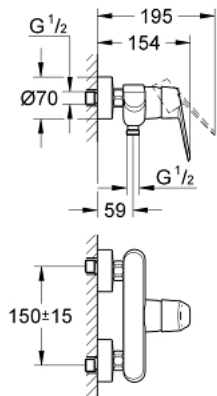

33 569 002 EURODISC COSMOPOLITAN SINGLE-LEVER SHOWER MIXER 1/2"

PRODUCT DESCRIPTION

- Colour: chrome
- wall mounted
- metal lever
- GROHE SilkMove 46 mm ceramic cartridge
- GROHE LongLife finish
- adjustable flow rate limiter
- adjustable minimum flow rate 2.5 l/min
- shower bottom outlet 1/2"
- integrated non-return valve
- S-unions
- protected against backflow
- optional temperature limiter ref. no. 46 308
- noise classification I in accordance with DIN 4109

33 569 002 EURODISC COSMOPOLITAN SINGLE-LEVER SHOWER MIXER 1/2"

SPARE PARTS

- 1: Lever (Spare part-nr. 46743000)
 - 2: Cap (Spare part-nr. 46427000)
 - 3: Cartridge (Spare part-nr. 46048000)
 - 4: Screw connection 1/2" (Spare part-nr. 45044000)
 - 5: S-union (Spare part-nr. 12662000)
 - 6: Non-return valve (Spare part-nr. 08565000)
 - 7: Temperature limiter (Spare part-nr. 46308000)*
 - 8: Extension 3/4", 20 mm (Spare part-nr. 0713000M)*
 - 9: Special spanner (Spare part-nr. 19377000)*
- * Optional accessories