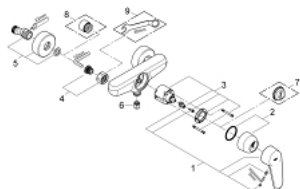

33 569 002 EURODISC COSMOPOLITAN SINGLE-LEVER SHOWER MIXER 1/2"

PRODUCT DESCRIPTION

- Colour: chrome
- wall mounted
- metal lever
- GROHE SilkMove 46 mm ceramic cartridge
- GROHE LongLife finish
- adjustable flow rate limiter
- adjustable minimum flow rate 2.5 l/min
- shower bottom outlet 1/2"
- integrated non-return valve
- S-unions
- protected against backflow
- optional temperature limiter ref. no. 46 308
- noise classification I in accordance with DIN 4109

33 569 002 EURODISC COSMOPOLITAN SINGLE-LEVER SHOWER MIXER 1/2"

SPARE PARTS

- 1: Lever (Spare part-nr. 46743000)
 - 2: Cap (Spare part-nr. 46427000)
 - 3: Cartridge (Spare part-nr. 46048000)
 - 4: Screw connection 1/2" (Spare part-nr. 45044000)
 - 5: S-union (Spare part-nr. 12662000)
 - 6: Non-return valve (Spare part-nr. 08565000)
 - 7: Temperature limiter (Spare part-nr. 46308000)*
 - 8: Extension 3/4", 20 mm (Spare part-nr. 0713000M)*
 - 9: Special spanner (Spare part-nr. 19377000)*
- * Optional accessories