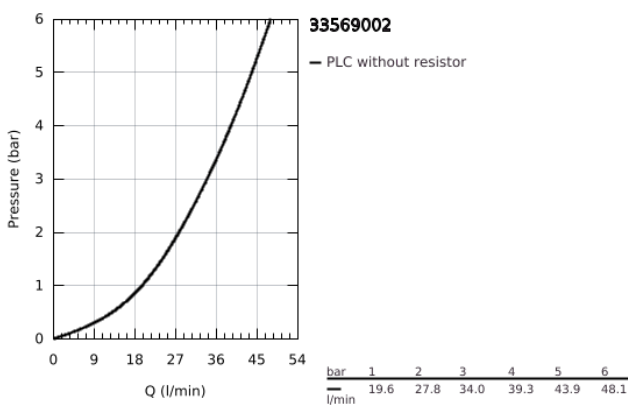

33 569 002 EURODISC COSMOPOLITAN SINGLE-LEVER SHOWER MIXER 1/2"

PRODUCT DESCRIPTION

- Colour: chrome
- wall mounted
- metal lever
- GROHE SilkMove 46 mm ceramic cartridge
- GROHE LongLife finish
- adjustable flow rate limiter
- adjustable minimum flow rate 2.5 l/min
- shower bottom outlet 1/2"
- integrated non-return valve
- S-unions
- protected against backflow
- optional temperature limiter ref. no. 46 308
- noise classification I in accordance with DIN 4109

33 569 002 EURODISC COSMOPOLITAN SINGLE-LEVER SHOWER MIXER 1/2"

SPARE PARTS

- 1: Lever (Spare part-nr. 46743000)
 - 2: Cap (Spare part-nr. 46427000)
 - 3: Cartridge (Spare part-nr. 46048000)
 - 4: Screw connection 1/2" (Spare part-nr. 45044000)
 - 5: S-union (Spare part-nr. 12662000)
 - 6: Non-return valve (Spare part-nr. 08565000)
 - 7: Temperature limiter (Spare part-nr. 46308000)*
 - 8: Extension 3/4", 20 mm (Spare part-nr. 0713000M)*
 - 9: Special spanner (Spare part-nr. 19377000)*
- * Optional accessories