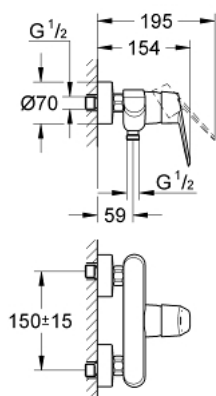

33 569 002 EURODISC COSMOPOLITAN SINGLE-LEVER SHOWER MIXER 1/2"

PRODUCT DESCRIPTION

- Tyc: Chrome
- wall mounted
- metal lever
- GROHE SilkMove 46 mm ceramic cartridge
- GROHE LongLife finish
- adjustable flow rate limiter
- adjustable minimum flow rate 2.5 l/min
- shower bottom outlet 1/2"
- integrated non-return valve
- S-unions
- protected against backflow
- optional temperature limiter ref. no. 46 308
- noise classification I in accordance with DIN 4109

33 569 002 EURODISC COSMOPOLITAN SINGLE-LEVER SHOWER MIXER 1/2"

SPARE PARTS

- 1: Lever (Spare part-nr. 46743000)
 - 2: Cap (Spare part-nr. 46427000)
 - 3: Cartridge (Spare part-nr. 46048000)
 - 4: Screw connection 1/2" (Spare part-nr. 45044000)
 - 5: S-union (Spare part-nr. 12662000)
 - 6: Non-return valve (Spare part-nr. 08565000)
 - 7: Temperature limiter (Spare part-nr. 46308000)*
 - 8: Extension 3/4", 20 mm (Spare part-nr. 0713000M)*
 - 9: Special spanner (Spare part-nr. 19377000)*
- * Optional accessories