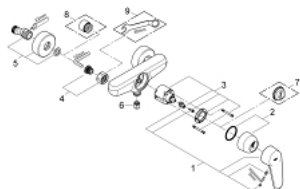

33 569 002 EURODISC COSMOPOLITAN SINGLE-LEVER SHOWER MIXER 1/2"

PRODUCT DESCRIPTION

- Tyc: Chrome
- wall mounted
- metal lever
- GROHE SilkMove 46 mm ceramic cartridge
- GROHE LongLife finish
- adjustable flow rate limiter
- adjustable minimum flow rate 2.5 l/min
- shower bottom outlet 1/2"
- integrated non-return valve
- S-unions
- protected against backflow
- optional temperature limiter ref. no. 46 308
- noise classification I in accordance with DIN 4109

33 569 002 EURODISC COSMOPOLITAN SINGLE-LEVER SHOWER MIXER 1/2"

SPARE PARTS

- 1: Lever (Spare part-nr. 46743000)
 - 2: Cap (Spare part-nr. 46427000)
 - 3: Cartridge (Spare part-nr. 46048000)
 - 4: Screw connection 1/2" (Spare part-nr. 45044000)
 - 5: S-union (Spare part-nr. 12662000)
 - 6: Non-return valve (Spare part-nr. 08565000)
 - 7: Temperature limiter (Spare part-nr. 46308000)*
 - 8: Extension 3/4", 20 mm (Spare part-nr. 0713000M)*
 - 9: Special spanner (Spare part-nr. 19377000)*
- * Optional accessories