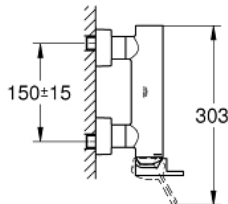

33 577 003 GROHE PLUS SINGLE-LEVER SHOWER MIXER 1/2"

PRODUCT DESCRIPTION

- Colour: chrome
- wall mounted
- metal lever
- GROHE SilkMove 35 mm ceramic cartridge
- with temperature limiter
- GROHE LongLife finish
- shower outlet 1/2"
- integrated non-return valve
- covered S-unions
- protected against backflow
- min. recommended pressure 1.0 bar

33 577 003 GROHE PLUS SINGLE-LEVER SHOWER MIXER 1/2"

SPARE PARTS

- 1: Lever (Spare part-nr. 48450000)
 - 2: Cartridge (Spare part-nr. 46374000)
 - 3: Non-return valve (Spare part-nr. 08565000)
 - 4: Screw connection 1/2" (Spare part-nr. 45044000)
 - 5: S-union (Spare part-nr. 48453000)
 - 6: Extension 30 (Spare part-nr. 46238000)*
 - 7: Socket spanner (Spare part-nr. 19332000)*
 - 8: Special spanner (Spare part-nr. 19377000)*
- * Optional accessories