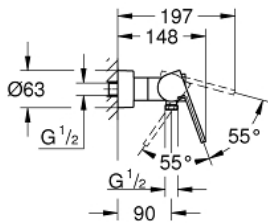

33 577 003 GROHE PLUS SINGLE-LEVER SHOWER MIXER 1/2"

PRODUCT DESCRIPTION

- Colour: chrome
- wall mounted
- metal lever
- GROHE SilkMove 35 mm ceramic cartridge
- with temperature limiter
- GROHE LongLife finish
- shower outlet 1/2"
- integrated non-return valve
- covered S-unions
- protected against backflow
- min. recommended pressure 1.0 bar

33 577 003 GROHE PLUS SINGLE-LEVER SHOWER MIXER 1/2"

SPARE PARTS

- 1: Lever (Spare part-nr. 48450000)
 - 2: Cartridge (Spare part-nr. 46374000)
 - 3: Non-return valve (Spare part-nr. 08565000)
 - 4: Screw connection 1/2" (Spare part-nr. 45044000)
 - 5: S-union (Spare part-nr. 48453000)
 - 6: Extension 30 (Spare part-nr. 46238000)*
 - 7: Socket spanner (Spare part-nr. 19332000)*
 - 8: Special spanner (Spare part-nr. 19377000)*
- * Optional accessories