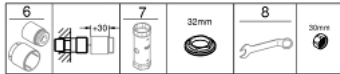

33 577 003 GROHE PLUS SINGLE-LEVER SHOWER MIXER 1/2"

PRODUCT DESCRIPTION

- Colour: chrome
- wall mounted
- metal lever
- GROHE SilkMove 35 mm ceramic cartridge
- with temperature limiter
- GROHE LongLife finish
- shower outlet 1/2"
- integrated non-return valve
- covered S-unions
- protected against backflow
- min. recommended pressure 1.0 bar

33 577 003 GROHE PLUS SINGLE-LEVER SHOWER MIXER 1/2"

SPARE PARTS

- 1: Lever (Spare part-nr. 48450000)
 - 2: Cartridge (Spare part-nr. 46374000)
 - 3: Non-return valve (Spare part-nr. 08565000)
 - 4: Screw connection 1/2" (Spare part-nr. 45044000)
 - 5: S-union (Spare part-nr. 48453000)
 - 6: Extension 30 (Spare part-nr. 46238000)*
 - 7: Socket spanner (Spare part-nr. 19332000)*
 - 8: Special spanner (Spare part-nr. 19377000)*
- * Optional accessories