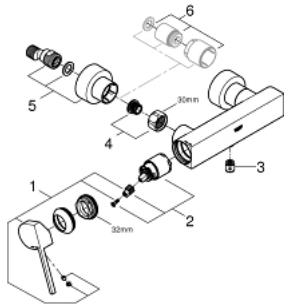

33 577 003 GROHE PLUS SINGLE-LEVER SHOWER MIXER 1/2"

PRODUCT DESCRIPTION

- Colour: chrome
- wall mounted
- metal lever
- GROHE SilkMove 35 mm ceramic cartridge
- with temperature limiter
- GROHE LongLife finish
- shower outlet 1/2"
- integrated non-return valve
- covered S-unions
- protected against backflow
- min. recommended pressure 1.0 bar

33 577 003 GROHE PLUS SINGLE-LEVER SHOWER MIXER 1/2"

SPARE PARTS

- 1: Lever (Spare part-nr. 48450000)
 - 2: Cartridge (Spare part-nr. 46374000)
 - 3: Non-return valve (Spare part-nr. 08565000)
 - 4: Screw connection 1/2" (Spare part-nr. 45044000)
 - 5: S-union (Spare part-nr. 48453000)
 - 6: Extension 30 (Spare part-nr. 46238000)*
 - 7: Socket spanner (Spare part-nr. 19332000)*
 - 8: Special spanner (Spare part-nr. 19377000)*
- * Optional accessories