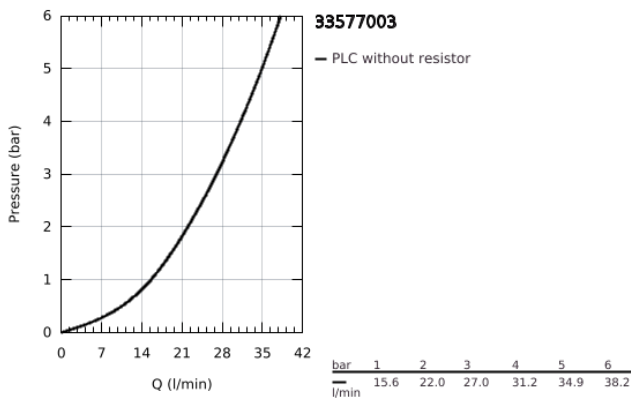

33 577 003 GROHE PLUS SINGLE-LEVER SHOWER MIXER 1/2"

PRODUCT DESCRIPTION

- Colour: chrome
- wall mounted
- metal lever
- GROHE SilkMove 35 mm ceramic cartridge
- with temperature limiter
- GROHE LongLife finish
- shower outlet 1/2"
- integrated non-return valve
- covered S-unions
- protected against backflow
- min. recommended pressure 1.0 bar

33 577 003 GROHE PLUS SINGLE-LEVER SHOWER MIXER 1/2"

SPARE PARTS

- 1: Lever (Spare part-nr. 48450000)
 - 2: Cartridge (Spare part-nr. 46374000)
 - 3: Non-return valve (Spare part-nr. 08565000)
 - 4: Screw connection 1/2" (Spare part-nr. 45044000)
 - 5: S-union (Spare part-nr. 48453000)
 - 6: Extension 30 (Spare part-nr. 46238000)*
 - 7: Socket spanner (Spare part-nr. 19332000)*
 - 8: Special spanner (Spare part-nr. 19377000)*
- * Optional accessories