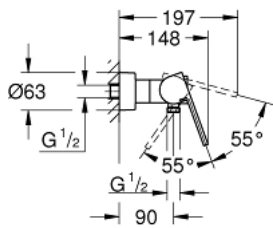

## 33 577 003 GROHE PLUS SINGLE-LEVER SHOWER MIXER 1/2"

### PRODUCT DESCRIPTION

- Tyc: Chrome
- wall mounted
- metal lever
- GROHE SilkMove 35 mm ceramic cartridge
- with temperature limiter
- GROHE LongLife finish
- shower outlet 1/2"
- integrated non-return valve
- covered S-unions
- protected against backflow
- min. recommended pressure 1.0 bar

### SPARE PARTS

- 1: Lever (Spare part-nr. 48450000)
  - 2: Cartridge (Spare part-nr. 46374000)
  - 3: Non-return valve (Spare part-nr. 08565000)
  - 4: Screw connection 1/2" (Spare part-nr. 45044000)
  - 5: S-union (Spare part-nr. 48453000)
  - 6: Extension set, 30 mm (Spare part-nr. 46238000)\*
  - 7: Socket spanner (Spare part-nr. 19332000)\*
  - 8: Special spanner (Spare part-nr. 19377000)\*
- \* Optional accessories