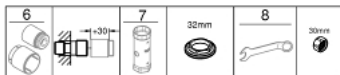

## 33 577 003 GROHE PLUS SINGLE-LEVER SHOWER MIXER 1/2"

### PRODUCT DESCRIPTION

- Tyc: Chrome
- wall mounted
- metal lever
- GROHE SilkMove 35 mm ceramic cartridge
- with temperature limiter
- GROHE LongLife finish
- shower outlet 1/2"
- integrated non-return valve
- covered S-unions
- protected against backflow
- min. recommended pressure 1.0 bar

### SPARE PARTS

- 1: Lever (Spare part-nr. 48450000)
  - 2: Cartridge (Spare part-nr. 46374000)
  - 3: Non-return valve (Spare part-nr. 08565000)
  - 4: Screw connection 1/2" (Spare part-nr. 45044000)
  - 5: S-union (Spare part-nr. 48453000)
  - 6: Extension set, 30 mm (Spare part-nr. 46238000)\*
  - 7: Socket spanner (Spare part-nr. 19332000)\*
  - 8: Special spanner (Spare part-nr. 19377000)\*
- \* Optional accessories