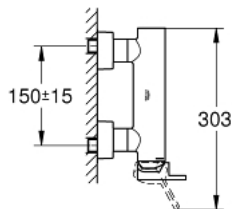

## 33 577 003 GROHE PLUS SINGLE-LEVER SHOWER MIXER 1/2"

### PRODUCT DESCRIPTION

- Tyc: Chrome
- wall mounted
- metal lever
- GROHE SilkMove 35 mm ceramic cartridge
- with temperature limiter
- GROHE LongLife finish
- shower outlet 1/2"
- integrated non-return valve
- covered S-unions
- protected against backflow
- min. recommended pressure 1.0 bar

### SPARE PARTS

- 1: Lever (Spare part-nr. 48450000)
  - 2: Cartridge (Spare part-nr. 46374000)
  - 3: Non-return valve (Spare part-nr. 08565000)
  - 4: Screw connection 1/2" (Spare part-nr. 45044000)
  - 5: S-union (Spare part-nr. 48453000)
  - 6: Extension set, 30 mm (Spare part-nr. 46238000)\*
  - 7: Socket spanner (Spare part-nr. 19332000)\*
  - 8: Special spanner (Spare part-nr. 19377000)\*
- \* Optional accessories