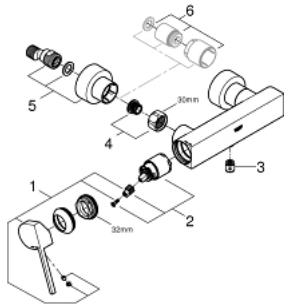

## 33 577 003 GROHE PLUS SINGLE-LEVER SHOWER MIXER 1/2"

### PRODUCT DESCRIPTION

- Tyc: Chrome
- wall mounted
- metal lever
- GROHE SilkMove 35 mm ceramic cartridge
- with temperature limiter
- GROHE LongLife finish
- shower outlet 1/2"
- integrated non-return valve
- covered S-unions
- protected against backflow
- min. recommended pressure 1.0 bar

### SPARE PARTS

- 1: Lever (Spare part-nr. 48450000)
  - 2: Cartridge (Spare part-nr. 46374000)
  - 3: Non-return valve (Spare part-nr. 08565000)
  - 4: Screw connection 1/2" (Spare part-nr. 45044000)
  - 5: S-union (Spare part-nr. 48453000)
  - 6: Extension set, 30 mm (Spare part-nr. 46238000)\*
  - 7: Socket spanner (Spare part-nr. 19332000)\*
  - 8: Special spanner (Spare part-nr. 19377000)\*
- \* Optional accessories