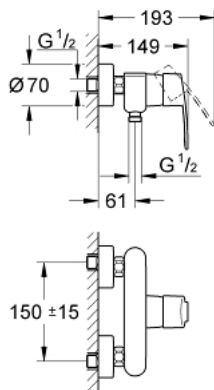

## 33 590 002 EUROSTYLE COSMOPOLITAN SINGLE-LEVER SHOWER MIXER 1/2"

### PRODUCT DESCRIPTION

- Colour: chrome
- wall mounted
- metal lever
- GROHE SilkMove 46 mm ceramic cartridge
- GROHE LongLife finish
- adjustable flow rate limiter
- shower bottom outlet 1/2"
- integrated non-return valve
- S-unions
- protected against backflow
- optional temperature limiter ref. no. 46 308
- noise classification I in accordance with DIN 4109
- min. recommended pressure 1.0 bar

### SPARE PARTS

- 1: Lever (Spare part-nr. 46752000)
- 2: Cap (Spare part-nr. 46427000)
- 3: Cartridge (Spare part-nr. 46048000)
- 4: Screw connection 1/2" (Spare part-nr. 45044000)
- 5: S-union (Spare part-nr. 12662000)
- 6: Non-return valve (Spare part-nr. 08565000)
- 7: Temperature limiter (Spare part-nr. 46308000)\*
- 8: Extension 3/4", 20 mm (Spare part-nr. 0713000M)\*
- 9: Plastic tray (Spare part-nr. 18383002)\*
- 10: Special spanner (Spare part-nr. 19377000)\*