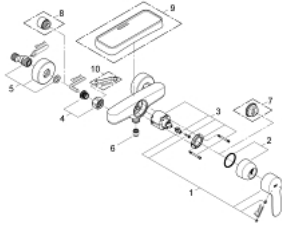

## 33 590 002 EUROSTYLE COSMOPOLITAN SINGLE-LEVER SHOWER MIXER 1/2"

### PRODUCT DESCRIPTION

- Colour: chrome
- wall mounted
- metal lever
- GROHE SilkMove 46 mm ceramic cartridge
- GROHE LongLife finish
- adjustable flow rate limiter
- shower bottom outlet 1/2"
- integrated non-return valve
- S-unions
- protected against backflow
- optional temperature limiter ref. no. 46 308
- noise classification I in accordance with DIN 4109
- min. recommended pressure 1.0 bar

### SPARE PARTS

- 1: Lever (Spare part-nr. 46752000)
- 2: Cap (Spare part-nr. 46427000)
- 3: Cartridge (Spare part-nr. 46048000)
- 4: Screw connection 1/2" (Spare part-nr. 45044000)
- 5: S-union (Spare part-nr. 12662000)
- 6: Non-return valve (Spare part-nr. 08565000)
- 7: Temperature limiter (Spare part-nr. 46308000)\*
- 8: Extension 3/4", 20 mm (Spare part-nr. 0713000M)\*
- 9: Plastic tray (Spare part-nr. 18383002)\*
- 10: Special spanner (Spare part-nr. 19377000)\*