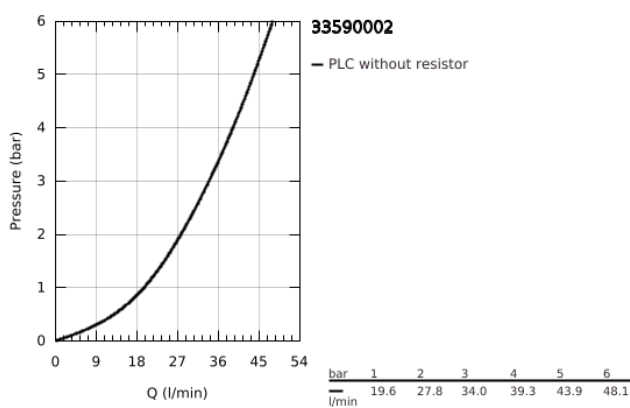

## 33 590 002 EUROSTYLE COSMOPOLITAN SINGLE-LEVER SHOWER MIXER 1/2"

### PRODUCT DESCRIPTION

- Colour: chrome
- wall mounted
- metal lever
- GROHE SilkMove 46 mm ceramic cartridge
- GROHE LongLife finish
- adjustable flow rate limiter
- shower bottom outlet 1/2"
- integrated non-return valve
- S-unions
- protected against backflow
- optional temperature limiter ref. no. 46 308
- noise classification I in accordance with DIN 4109
- min. recommended pressure 1.0 bar