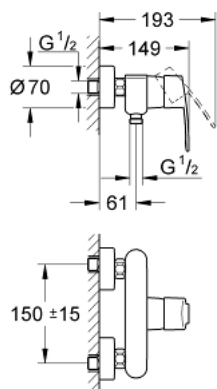

33 590 002 EUROSTYLE COSMOPOLITAN SINGLE-LEVER SHOWER MIXER 1/2"

PRODUCT DESCRIPTION

- Tyc: Chrome
- wall mounted
- metal lever
- GROHE SilkMove 46 mm ceramic cartridge
- GROHE LongLife finish
- adjustable flow rate limiter
- shower bottom outlet 1/2"
- integrated non-return valve
- S-unions
- protected against backflow
- optional temperature limiter ref. no. 46 308
- noise classification I in accordance with DIN 4109
- min. recommended pressure 1.0 bar

33 590 002 EUROSTYLE COSMOPOLITAN SINGLE-LEVER SHOWER MIXER 1/2"

SPARE PARTS

- 1: Lever (Spare part-nr. 46752000)
- 2: Cap (Spare part-nr. 46427000)
- 3: Cartridge (Spare part-nr. 46048000)
- 4: Screw connection 1/2" (Spare part-nr. 45044000)
- 5: S-union (Spare part-nr. 12662000)
- 6: Non-return valve (Spare part-nr. 08565000)
- 7: Temperature limiter (Spare part-nr. 46308000)*
- 8: Extension 3/4", 20 mm (Spare part-nr. 0713000M)*
- 9: Plastic tray (Spare part-nr. 18383002)*
- 10: Special spanner (Spare part-nr. 19377000)*