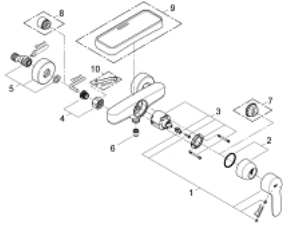

33 590 002 EUROSTYLE COSMOPOLITAN SINGLE-LEVER SHOWER MIXER 1/2"

PRODUCT DESCRIPTION

- Tyc: Chrome
- wall mounted
- metal lever
- GROHE SilkMove 46 mm ceramic cartridge
- GROHE LongLife finish
- adjustable flow rate limiter
- shower bottom outlet 1/2"
- integrated non-return valve
- S-unions
- protected against backflow
- optional temperature limiter ref. no. 46 308
- noise classification I in accordance with DIN 4109
- min. recommended pressure 1.0 bar

33 590 002 EUROSTYLE COSMOPOLITAN SINGLE-LEVER SHOWER MIXER 1/2"

SPARE PARTS

- 1: Lever (Spare part-nr. 46752000)
- 2: Cap (Spare part-nr. 46427000)
- 3: Cartridge (Spare part-nr. 46048000)
- 4: Screw connection 1/2" (Spare part-nr. 45044000)
- 5: S-union (Spare part-nr. 12662000)
- 6: Non-return valve (Spare part-nr. 08565000)
- 7: Temperature limiter (Spare part-nr. 46308000)*
- 8: Extension 3/4", 20 mm (Spare part-nr. 0713000M)*
- 9: Plastic tray (Spare part-nr. 18383002)*
- 10: Special spanner (Spare part-nr. 19377000)*