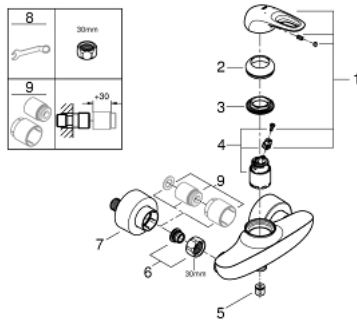

### 33 590 003 EUROSTYLE SINGLE-LEVER SHOWER MIXER 1/2"

**PRODUCT DESCRIPTION**

- Colour: chrome
- wall mounted
- loop metal lever
- GROHE SilkMove 35 mm ceramic cartridge
- with temperature limiter
- GROHE LongLife finish
- adjustable flow rate limiter
- shower outlet 1/2" with integrated non-return valve
- covered S-unions
- escutcheon and shaft sealing
- protected against backflow

## 33 590 003 EUROSTYLE SINGLE-LEVER SHOWER MIXER 1/2"

### SPARE PARTS

- 1: Lever (Spare part-nr. 46940000)
  - 2: Cap (Spare part-nr. 46436000)
  - 3: Screw coupling (Spare part-nr. 46460000)
  - 4: Cartridge (Spare part-nr. 46374000)
  - 5: Non-return valve (Spare part-nr. 48276000)
  - 6: Screw connection 1/2" (Spare part-nr. 45044000)
  - 7: S-union (Spare part-nr. 12693000)
  - 8: Special spanner (Spare part-nr. 19377000)\*
  - 9: Extension 30 (Spare part-nr. 46238000)\*
- \* Optional accessories