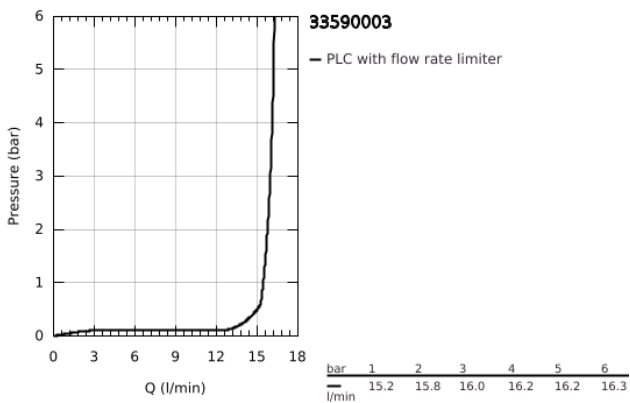

### 33 590 003 EUROSTYLE SINGLE-LEVER SHOWER MIXER 1/2"

**PRODUCT DESCRIPTION**

- Colour: chrome
- wall mounted
- loop metal lever
- GROHE SilkMove 35 mm ceramic cartridge
- with temperature limiter
- GROHE LongLife finish
- adjustable flow rate limiter
- shower outlet 1/2" with integrated non-return valve
- covered S-unions
- escutcheon and shaft sealing
- protected against backflow

## 33 590 003 EUROSTYLE SINGLE-LEVER SHOWER MIXER 1/2"