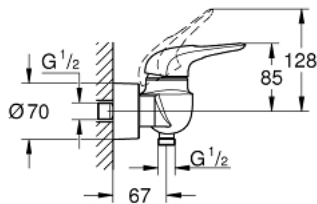

### 33 590 003 EUROSTYLE SINGLE-LEVER SHOWER MIXER 1/2"

**PRODUCT DESCRIPTION**

- Colour: chrome
- wall mounted
- loop metal lever
- GROHE SilkMove 35 mm ceramic cartridge
- with temperature limiter
- GROHE LongLife finish
- adjustable flow rate limiter
- shower outlet 1/2" with integrated non-return valve
- covered S-unions
- escutcheon and shaft sealing
- protected against backflow

## 33 590 003 EUROSTYLE SINGLE-LEVER SHOWER MIXER 1/2"

### SPARE PARTS

- 1: Lever (Spare part-nr. 46940000)
  - 2: Cap (Spare part-nr. 46436000)
  - 3: Screw coupling (Spare part-nr. 46460000)
  - 4: Cartridge (Spare part-nr. 46374000)
  - 5: Non-return valve (Spare part-nr. 48276000)
  - 6: Screw connection 1/2" (Spare part-nr. 45044000)
  - 7: S-union (Spare part-nr. 12693000)
  - 8: Special spanner (Spare part-nr. 19377000)\*
  - 9: Extension 30 (Spare part-nr. 46238000)\*
- \* Optional accessories