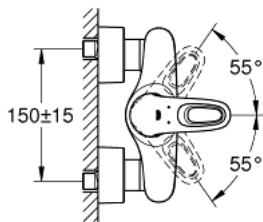

### 33 590 003 EUROSTYLE SINGLE-LEVER SHOWER MIXER 1/2"

**PRODUCT DESCRIPTION**

- Colour: chrome
- wall mounted
- loop metal lever
- GROHE SilkMove 35 mm ceramic cartridge
- with temperature limiter
- GROHE LongLife finish
- adjustable flow rate limiter
- shower outlet 1/2" with integrated non-return valve
- covered S-unions
- escutcheon and shaft sealing
- protected against backflow

## 33 590 003 EUROSTYLE SINGLE-LEVER SHOWER MIXER 1/2"

### SPARE PARTS

- 1: Lever (Spare part-nr. 46940000)
  - 2: Cap (Spare part-nr. 46436000)
  - 3: Screw coupling (Spare part-nr. 46460000)
  - 4: Cartridge (Spare part-nr. 46374000)
  - 5: Non-return valve (Spare part-nr. 48276000)
  - 6: Screw connection 1/2" (Spare part-nr. 45044000)
  - 7: S-union (Spare part-nr. 12693000)
  - 8: Special spanner (Spare part-nr. 19377000)\*
  - 9: Extension 30 (Spare part-nr. 46238000)\*
- \* Optional accessories