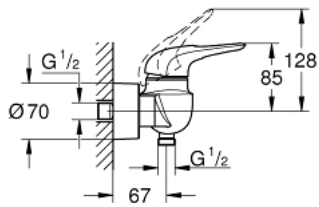

## 33 590 003 EUROSTYLE SINGLE-LEVER SHOWER MIXER 1/2"

### PRODUCT DESCRIPTION

- Tyc: Chrome
- wall mounted
- loop metal lever
- GROHE SilkMove 35 mm ceramic cartridge
- with temperature limiter
- GROHE LongLife finish
- adjustable flow rate limiter
- shower outlet 1/2" with integrated non-return valve
- covered S-unions
- metal wall escutcheons
- protected against backflow

### SPARE PARTS

- 1: Lever (Spare part-nr. 46940000)
  - 2: Cap (Spare part-nr. 46436000)
  - 3: Screw coupling (Spare part-nr. 46460000)
  - 4: Cartridge (Spare part-nr. 46374000)
  - 5: Non-return valve (Spare part-nr. 48276000)
  - 6: Screw connection 1/2" (Spare part-nr. 45044000)
  - 7: S-union (Spare part-nr. 12693000)
  - 8: Special spanner (Spare part-nr. 19377000)\*
  - 9: Extension set, 30 mm (Spare part-nr. 46238000)\*
- \* Optional accessories