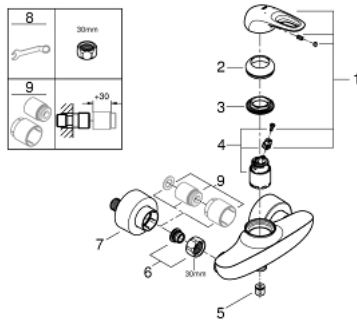

## 33 590 003 EUROSTYLE SINGLE-LEVER SHOWER MIXER 1/2"

### PRODUCT DESCRIPTION

- Tyc: Chrome
- wall mounted
- loop metal lever
- GROHE SilkMove 35 mm ceramic cartridge
- with temperature limiter
- GROHE LongLife finish
- adjustable flow rate limiter
- shower outlet 1/2" with integrated non-return valve
- covered S-unions
- metal wall escutcheons
- protected against backflow

### SPARE PARTS

- 1: Lever (Spare part-nr. 46940000)
  - 2: Cap (Spare part-nr. 46436000)
  - 3: Screw coupling (Spare part-nr. 46460000)
  - 4: Cartridge (Spare part-nr. 46374000)
  - 5: Non-return valve (Spare part-nr. 48276000)
  - 6: Screw connection 1/2" (Spare part-nr. 45044000)
  - 7: S-union (Spare part-nr. 12693000)
  - 8: Special spanner (Spare part-nr. 19377000)\*
  - 9: Extension set, 30 mm (Spare part-nr. 46238000)\*
- \* Optional accessories