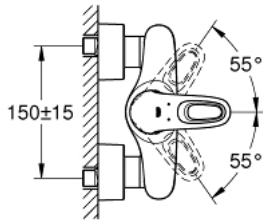

## 33 590 003 EUROSTYLE SINGLE-LEVER SHOWER MIXER 1/2"

### PRODUCT DESCRIPTION

- Tyc: Chrome
- wall mounted
- loop metal lever
- GROHE SilkMove 35 mm ceramic cartridge
- with temperature limiter
- GROHE LongLife finish
- adjustable flow rate limiter
- shower outlet 1/2" with integrated non-return valve
- covered S-unions
- metal wall escutcheons
- protected against backflow

### SPARE PARTS

- 1: Lever (Spare part-nr. 46940000)
  - 2: Cap (Spare part-nr. 46436000)
  - 3: Screw coupling (Spare part-nr. 46460000)
  - 4: Cartridge (Spare part-nr. 46374000)
  - 5: Non-return valve (Spare part-nr. 48276000)
  - 6: Screw connection 1/2" (Spare part-nr. 45044000)
  - 7: S-union (Spare part-nr. 12693000)
  - 8: Special spanner (Spare part-nr. 19377000)\*
  - 9: Extension set, 30 mm (Spare part-nr. 46238000)\*
- \* Optional accessories