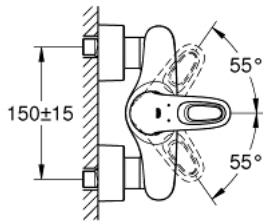

33 590 LS3 EUROSTYLE SINGLE-LEVER SHOWER MIXER 1/2"

PRODUCT DESCRIPTION

- Colour: moon white/chrome
- wall mounted
- loop metal lever
- GROHE SilkMove 35 mm ceramic cartridge
- with temperature limiter
- GROHE LongLife finish
- adjustable flow rate limiter
- shower outlet 1/2" with integrated non-return valve
- covered S-unions
- escutcheon and shaft sealing
- protected against backflow
- GROHE LongLife finish

33 590 LS3 EUROSTYLE SINGLE-LEVER SHOWER MIXER 1/2"

SPARE PARTS

- 1: Lever (Spare part-nr. 46940LS0)
 - 2: Cap (Spare part-nr. 46436000)
 - 3: Screw coupling (Spare part-nr. 46460000)
 - 4: Cartridge (Spare part-nr. 46374000)
 - 5: Non-return valve (Spare part-nr. 48276000)
 - 6: Screw connection 1/2" (Spare part-nr. 45044000)
 - 7: S-union (Spare part-nr. 12693LS0)
 - 8: Socket spanner (Spare part-nr. 19332000)*
 - 9: Extension 30 (Spare part-nr. 46238000)*
- * Optional accessories