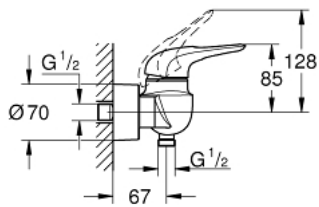

33 590 LS3 EUROSTYLE SINGLE-LEVER SHOWER MIXER 1/2"

PRODUCT DESCRIPTION

- Colour: moon white/chrome
- wall mounted
- loop metal lever
- GROHE SilkMove 35 mm ceramic cartridge
- with temperature limiter
- GROHE LongLife finish
- adjustable flow rate limiter
- shower outlet 1/2" with integrated non-return valve
- covered S-unions
- escutcheon and shaft sealing
- protected against backflow
- GROHE LongLife finish

33 590 LS3 EUROSTYLE SINGLE-LEVER SHOWER MIXER 1/2"

SPARE PARTS

- 1: Lever (Spare part-nr. 46940LS0)
 - 2: Cap (Spare part-nr. 46436000)
 - 3: Screw coupling (Spare part-nr. 46460000)
 - 4: Cartridge (Spare part-nr. 46374000)
 - 5: Non-return valve (Spare part-nr. 48276000)
 - 6: Screw connection 1/2" (Spare part-nr. 45044000)
 - 7: S-union (Spare part-nr. 12693LS0)
 - 8: Socket spanner (Spare part-nr. 19332000)*
 - 9: Extension 30 (Spare part-nr. 46238000)*
- * Optional accessories