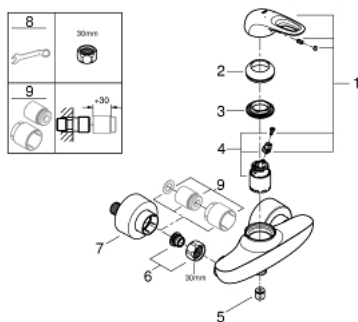

33 590 LS3 EUROSTYLE SINGLE-LEVER SHOWER MIXER 1/2"

PRODUCT DESCRIPTION

- Colour: moon white/chrome
- wall mounted
- loop metal lever
- GROHE SilkMove 35 mm ceramic cartridge
- with temperature limiter
- GROHE LongLife finish
- adjustable flow rate limiter
- shower outlet 1/2" with integrated non-return valve
- covered S-unions
- escutcheon and shaft sealing
- protected against backflow
- GROHE LongLife finish

33 590 LS3 EUROSTYLE SINGLE-LEVER SHOWER MIXER 1/2"

SPARE PARTS

- 1: Lever (Spare part-nr. 46940LS0)
 - 2: Cap (Spare part-nr. 46436000)
 - 3: Screw coupling (Spare part-nr. 46460000)
 - 4: Cartridge (Spare part-nr. 46374000)
 - 5: Non-return valve (Spare part-nr. 48276000)
 - 6: Screw connection 1/2" (Spare part-nr. 45044000)
 - 7: S-union (Spare part-nr. 12693LS0)
 - 8: Socket spanner (Spare part-nr. 19332000)*
 - 9: Extension 30 (Spare part-nr. 46238000)*
- * Optional accessories