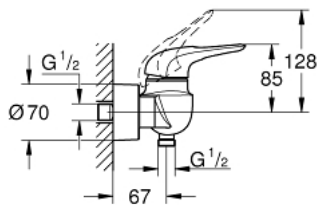

33 590 LS3 EUROSTYLE SINGLE-LEVER SHOWER MIXER 1/2"

PRODUCT DESCRIPTION

- Typ: moon white/chrome
- wall mounted
- loop metal lever
- GROHE SilkMove 35 mm ceramic cartridge
- with temperature limiter
- GROHE LongLife finish
- adjustable flow rate limiter
- shower outlet 1/2" with integrated non-return valve
- covered S-unions
- metal wall escutcheons
- protected against backflow
- GROHE LongLife finish

33 590 LS3 EUROSTYLE SINGLE-LEVER SHOWER MIXER 1/2"

SPARE PARTS

- 1: Lever (Spare part-nr. 46940LS0)
 - 2: Cap (Spare part-nr. 46436000)
 - 3: Screw coupling (Spare part-nr. 46460000)
 - 4: Cartridge (Spare part-nr. 46374000)
 - 5: Non-return valve (Spare part-nr. 48276000)
 - 6: Screw connection 1/2" (Spare part-nr. 45044000)
 - 7: S-union (Spare part-nr. 12693LS0)
 - 8: Socket spanner (Spare part-nr. 19332000)*
 - 9: Extension set, 30 mm (Spare part-nr. 46238000)*
- * Optional accessories