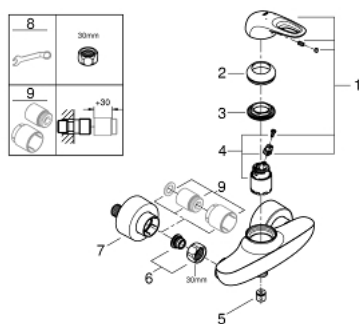

33 590 LS3 EUROSTYLE SINGLE-LEVER SHOWER MIXER 1/2"

PRODUCT DESCRIPTION

- Typ: moon white/chrome
- wall mounted
- loop metal lever
- GROHE SilkMove 35 mm ceramic cartridge
- with temperature limiter
- GROHE LongLife finish
- adjustable flow rate limiter
- shower outlet 1/2" with integrated non-return valve
- covered S-unions
- metal wall escutcheons
- protected against backflow
- GROHE LongLife finish

33 590 LS3 EUROSTYLE SINGLE-LEVER SHOWER MIXER 1/2"

SPARE PARTS

- 1: Lever (Spare part-nr. 46940LS0)
 - 2: Cap (Spare part-nr. 46436000)
 - 3: Screw coupling (Spare part-nr. 46460000)
 - 4: Cartridge (Spare part-nr. 46374000)
 - 5: Non-return valve (Spare part-nr. 48276000)
 - 6: Screw connection 1/2" (Spare part-nr. 45044000)
 - 7: S-union (Spare part-nr. 12693LS0)
 - 8: Socket spanner (Spare part-nr. 19332000)*
 - 9: Extension set, 30 mm (Spare part-nr. 46238000)*
- * Optional accessories