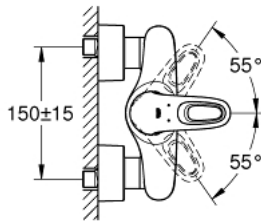

33 590 LS3 EUROSTYLE SINGLE-LEVER SHOWER MIXER 1/2"

PRODUCT DESCRIPTION

- Typ: moon white/chrome
- wall mounted
- loop metal lever
- GROHE SilkMove 35 mm ceramic cartridge
- with temperature limiter
- GROHE LongLife finish
- adjustable flow rate limiter
- shower outlet 1/2" with integrated non-return valve
- covered S-unions
- metal wall escutcheons
- protected against backflow
- GROHE LongLife finish

33 590 LS3 EUROSTYLE SINGLE-LEVER SHOWER MIXER 1/2"

SPARE PARTS

- 1: Lever (Spare part-nr. 46940LS0)
 - 2: Cap (Spare part-nr. 46436000)
 - 3: Screw coupling (Spare part-nr. 46460000)
 - 4: Cartridge (Spare part-nr. 46374000)
 - 5: Non-return valve (Spare part-nr. 48276000)
 - 6: Screw connection 1/2" (Spare part-nr. 45044000)
 - 7: S-union (Spare part-nr. 12693LS0)
 - 8: Socket spanner (Spare part-nr. 19332000)*
 - 9: Extension set, 30 mm (Spare part-nr. 46238000)*
- * Optional accessories