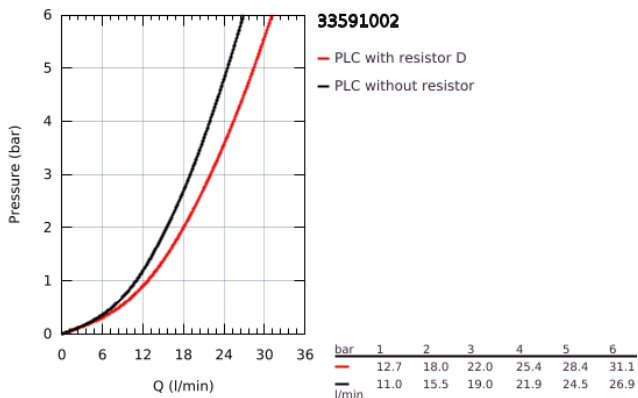

### 33 591 002 EUROSTYLE COSMOPOLITAN SINGLE-LEVER BATH MIXER 1/2"

#### PRODUCT DESCRIPTION

- Colour: chrome
- wall mounted
- metal lever
- GROHE SilkMove 46 mm ceramic cartridge
- GROHE LongLife finish
- adjustable flow rate limiter
- automatic diverter: bath/shower
- mousseur
- integrated non-return valve in the shower outlet 1/2"
- S-unions
- protected against backflow
- optional temperature limiter ref. no. 46 308
- min. recommended pressure 1.0 bar