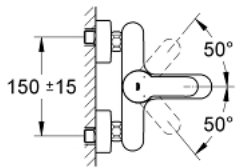

### 33 591 002 EUROSTYLE COSMOPOLITAN SINGLE-LEVER BATH MIXER 1/2"

#### PRODUCT DESCRIPTION

- Colour: chrome
- wall mounted
- metal lever
- GROHE SilkMove 46 mm ceramic cartridge
- GROHE LongLife finish
- adjustable flow rate limiter
- automatic diverter: bath/shower
- mousseur
- integrated non-return valve in the shower outlet 1/2"
- S-unions
- protected against backflow
- optional temperature limiter ref. no. 46 308
- min. recommended pressure 1.0 bar

## 33 591 002 EUROSTYLE COSMOPOLITAN SINGLE-LEVER BATH MIXER 1/2"

### SPARE PARTS

- 1: Lever (Spare part-nr. 46752000)
- 2: Cap (Spare part-nr. 46427000)
- 3: Cartridge (Spare part-nr. 46048000)
- 4: Diverter knob (Spare part-nr. 64309000)
- 5: Diverter (Spare part-nr. 65655000)
- 6: Non-return valve (Spare part-nr. 08565000)
- 7: Mousseur (Spare part-nr. 13941000)
- 8: Screw connection 1/2" (Spare part-nr. 45044000)
- 9: S-union (Spare part-nr. 12662000)
- 10: Temperature limiter (Spare part-nr. 46308000)\*
- 11: Extension 3/4", 20 mm (Spare part-nr. 0713000M)\*
- 12: Special spanner (Spare part-nr. 19377000)\*