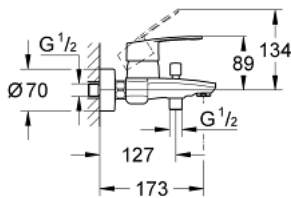

### 33 591 002 EUROSTYLE COSMOPOLITAN SINGLE-LEVER BATH MIXER 1/2"

#### PRODUCT DESCRIPTION

- Colour: chrome
- wall mounted
- metal lever
- GROHE SilkMove 46 mm ceramic cartridge
- GROHE LongLife finish
- adjustable flow rate limiter
- automatic diverter: bath/shower
- mousseur
- integrated non-return valve in the shower outlet 1/2"
- S-unions
- protected against backflow
- optional temperature limiter ref. no. 46 308
- min. recommended pressure 1.0 bar

## 33 591 002 EUROSTYLE COSMOPOLITAN SINGLE-LEVER BATH MIXER 1/2"

### SPARE PARTS

- 1: Lever (Spare part-nr. 46752000)
- 2: Cap (Spare part-nr. 46427000)
- 3: Cartridge (Spare part-nr. 46048000)
- 4: Diverter knob (Spare part-nr. 64309000)
- 5: Diverter (Spare part-nr. 65655000)
- 6: Non-return valve (Spare part-nr. 08565000)
- 7: Mousseur (Spare part-nr. 13941000)
- 8: Screw connection 1/2" (Spare part-nr. 45044000)
- 9: S-union (Spare part-nr. 12662000)
- 10: Temperature limiter (Spare part-nr. 46308000)\*
- 11: Extension 3/4", 20 mm (Spare part-nr. 0713000M)\*
- 12: Special spanner (Spare part-nr. 19377000)\*