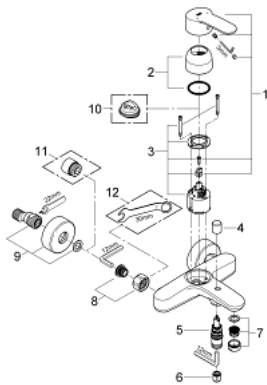

### 33 591 002 EUROSTYLE COSMOPOLITAN SINGLE-LEVER BATH MIXER 1/2"

#### PRODUCT DESCRIPTION

- Colour: chrome
- wall mounted
- metal lever
- GROHE SilkMove 46 mm ceramic cartridge
- GROHE LongLife finish
- adjustable flow rate limiter
- automatic diverter: bath/shower
- mousseur
- integrated non-return valve in the shower outlet 1/2"
- S-unions
- protected against backflow
- optional temperature limiter ref. no. 46 308
- min. recommended pressure 1.0 bar

## 33 591 002 EUROSTYLE COSMOPOLITAN SINGLE-LEVER BATH MIXER 1/2"

### SPARE PARTS

- 1: Lever (Spare part-nr. 46752000)
- 2: Cap (Spare part-nr. 46427000)
- 3: Cartridge (Spare part-nr. 46048000)
- 4: Diverter knob (Spare part-nr. 64309000)
- 5: Diverter (Spare part-nr. 65655000)
- 6: Non-return valve (Spare part-nr. 08565000)
- 7: Mousseur (Spare part-nr. 13941000)
- 8: Screw connection 1/2" (Spare part-nr. 45044000)
- 9: S-union (Spare part-nr. 12662000)
- 10: Temperature limiter (Spare part-nr. 46308000)\*
- 11: Extension 3/4", 20 mm (Spare part-nr. 0713000M)\*
- 12: Special spanner (Spare part-nr. 19377000)\*